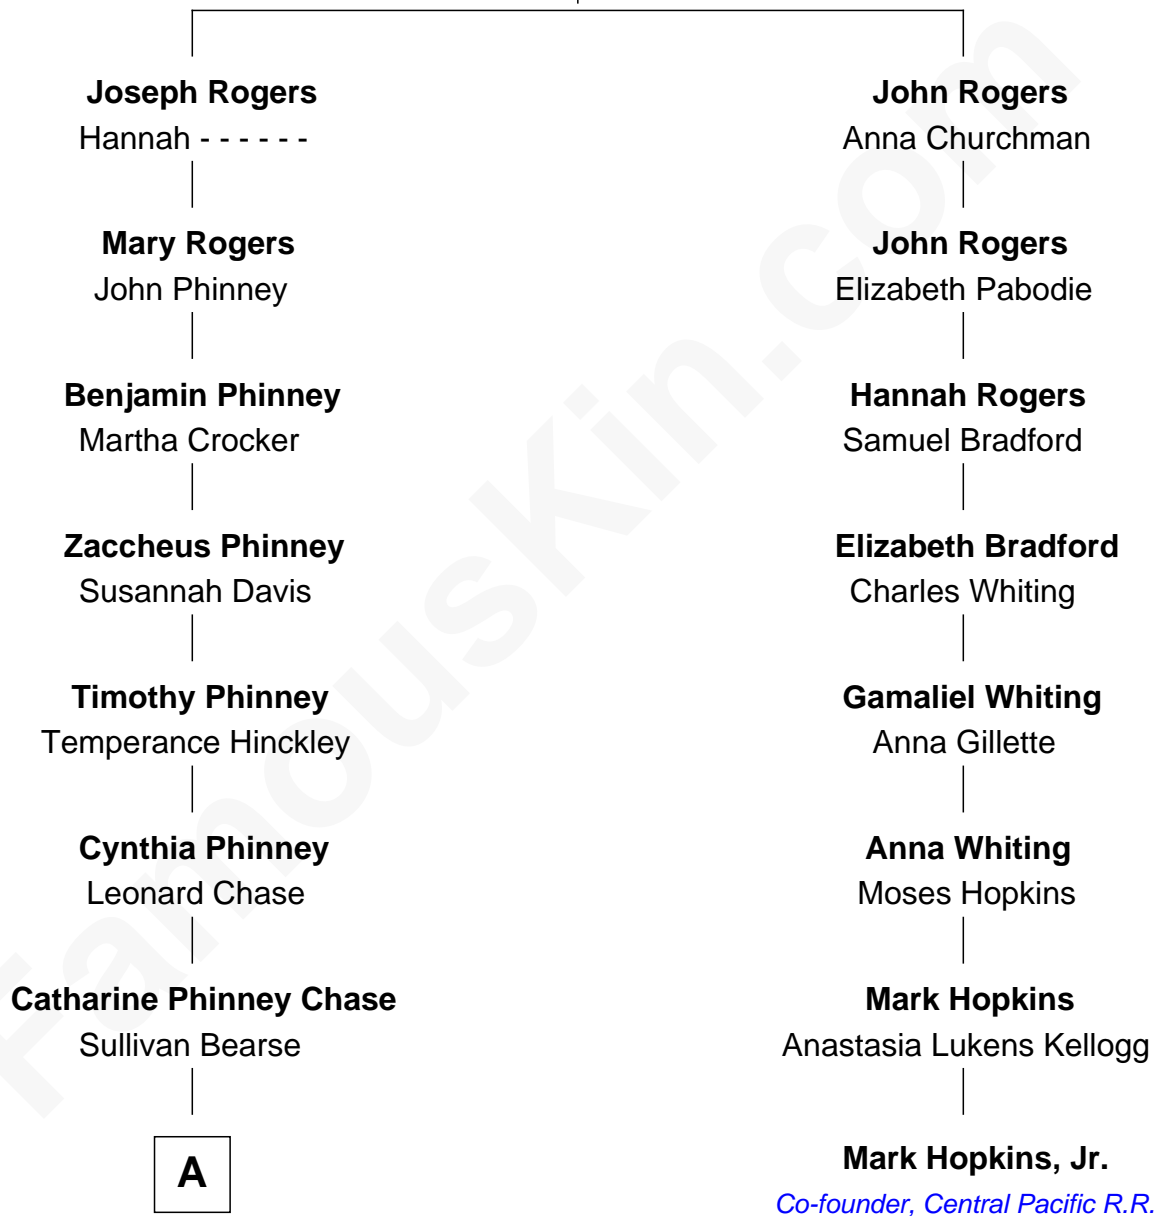

FamousKin.com

Relationship Chart of

Sonny Dove

NYC Basketball Hall of Fame

7th cousin 4 times removed of

Mark Hopkins, Jr.

Co-founder, Central Pacific R.R.

Thomas Rogers

Alice Cosford

A

—
Nathaniel D. S. Bearse

Olive Gould Pells

—
Christine Nelson Bearse

Irving Westley Coombs Oakley

—
Emma Genevieve Oakley

Ferdinand Wilson Mills