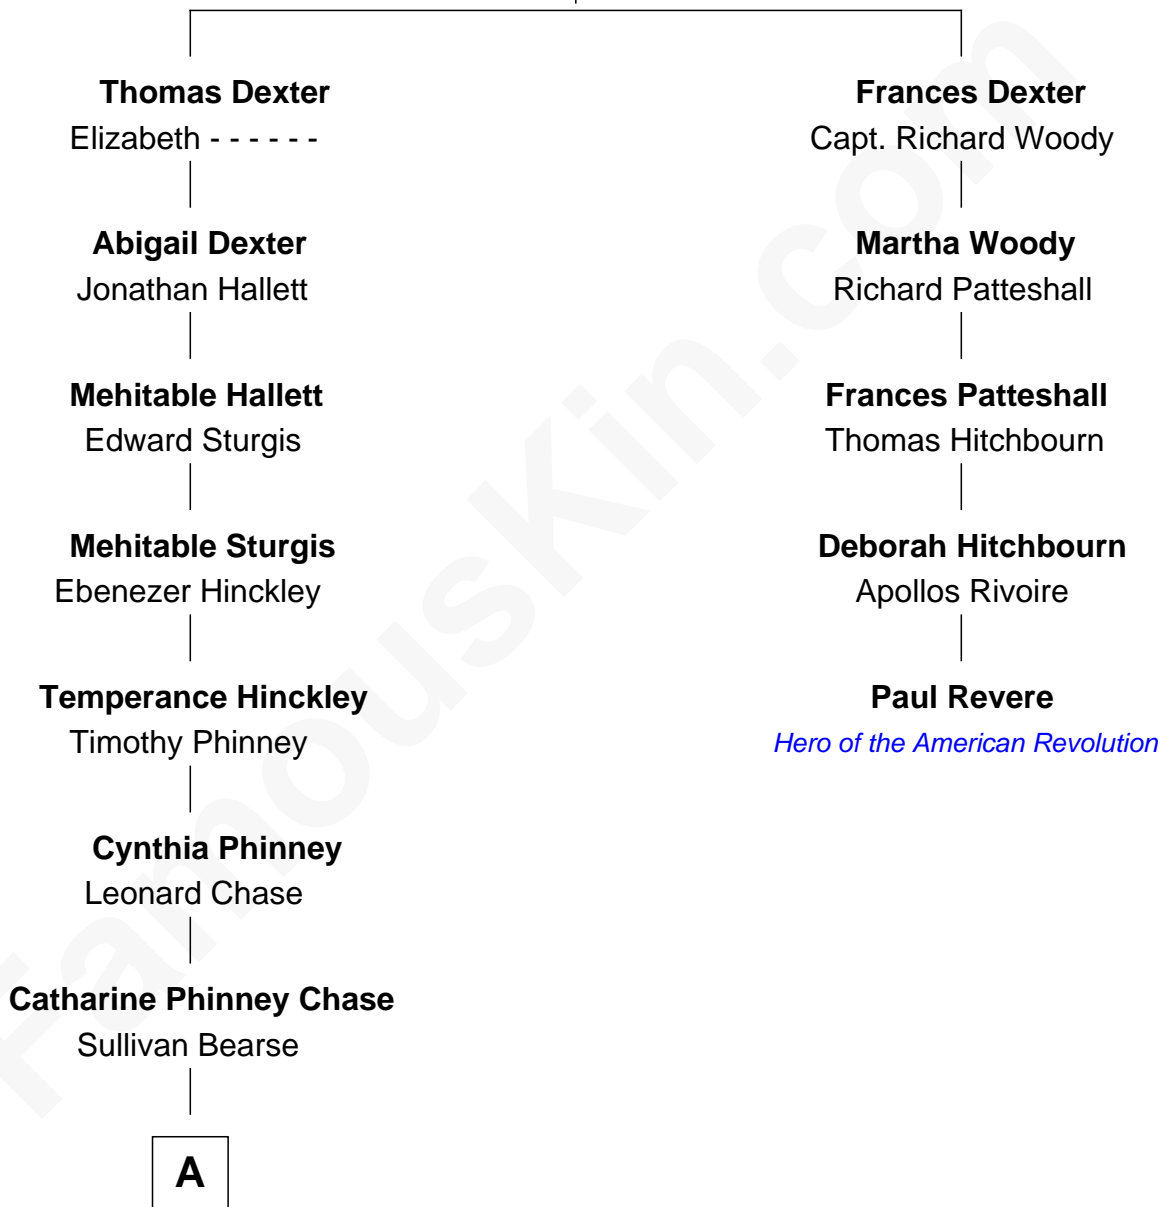

FamousKin.com

Relationship Chart of

Sonny Dove

NYC Basketball Hall of Fame

4th cousin 7 times removed of

Paul Revere

Hero of the American Revolution

Thomas Dexter