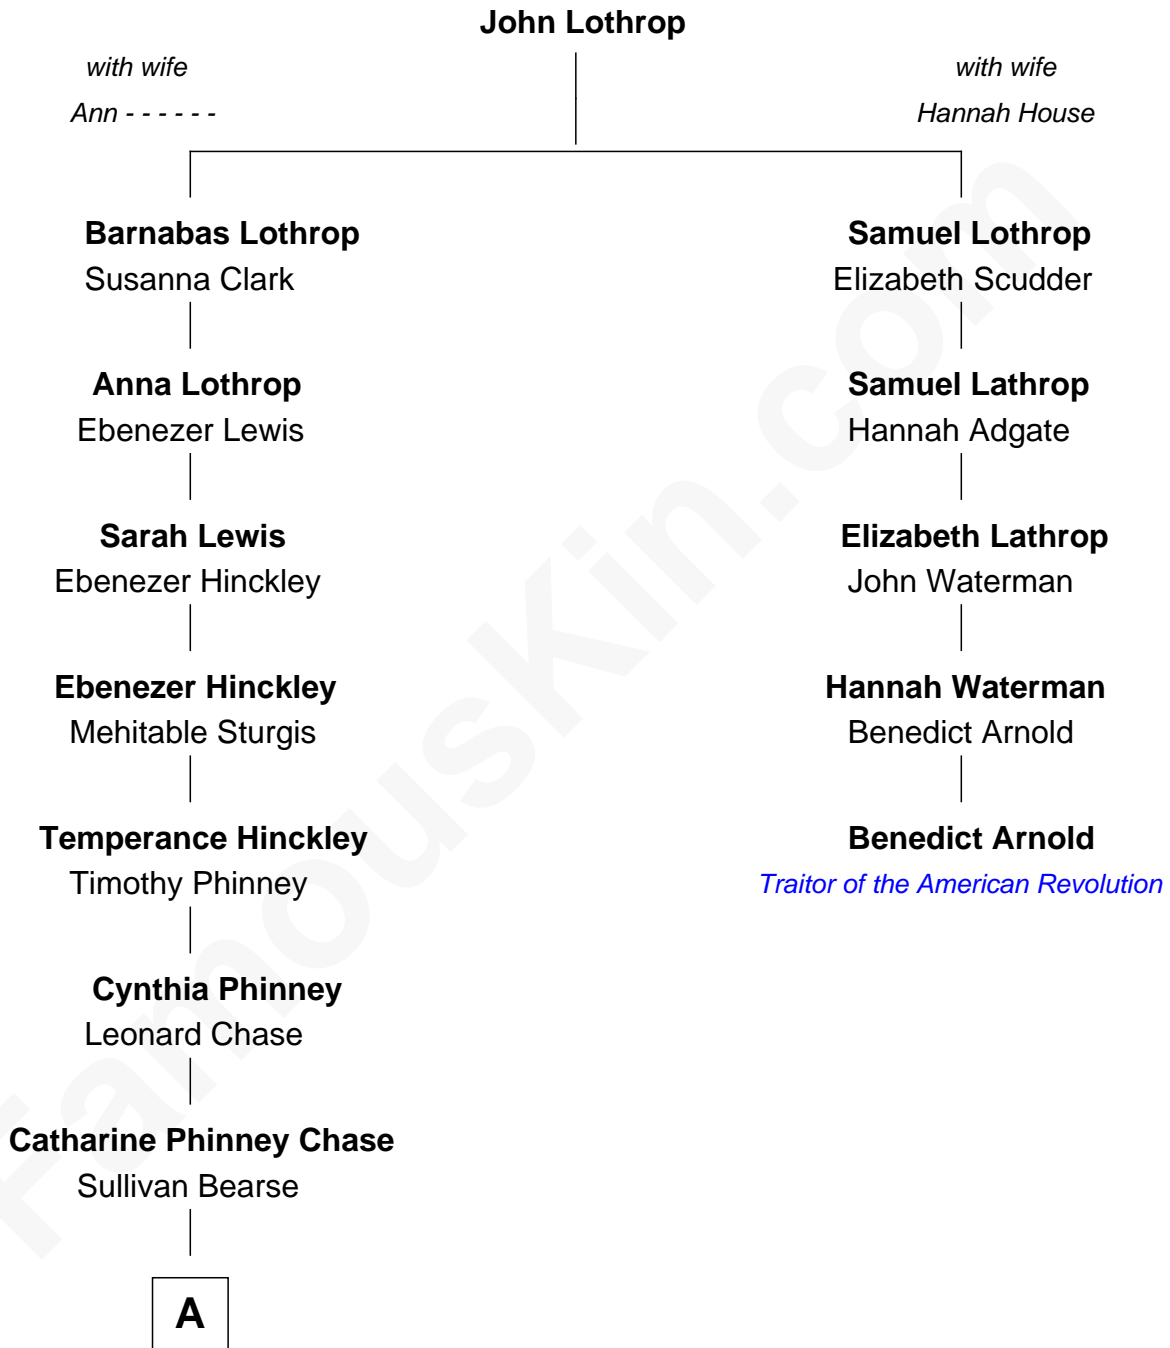

## Relationship Chart of

### Sonny Dove

*NYC Basketball Hall of Fame*

4th cousin 7 times removed of

### Benedict Arnold

*Traitor of the American Revolution*

**A**

—  
**Nathaniel D. S. Bearse**

Olive Gould Pells

—  
**Christine Nelson Bearse**

Irving Westley Coombs Oakley

—  
**Emma Genevieve Oakley**