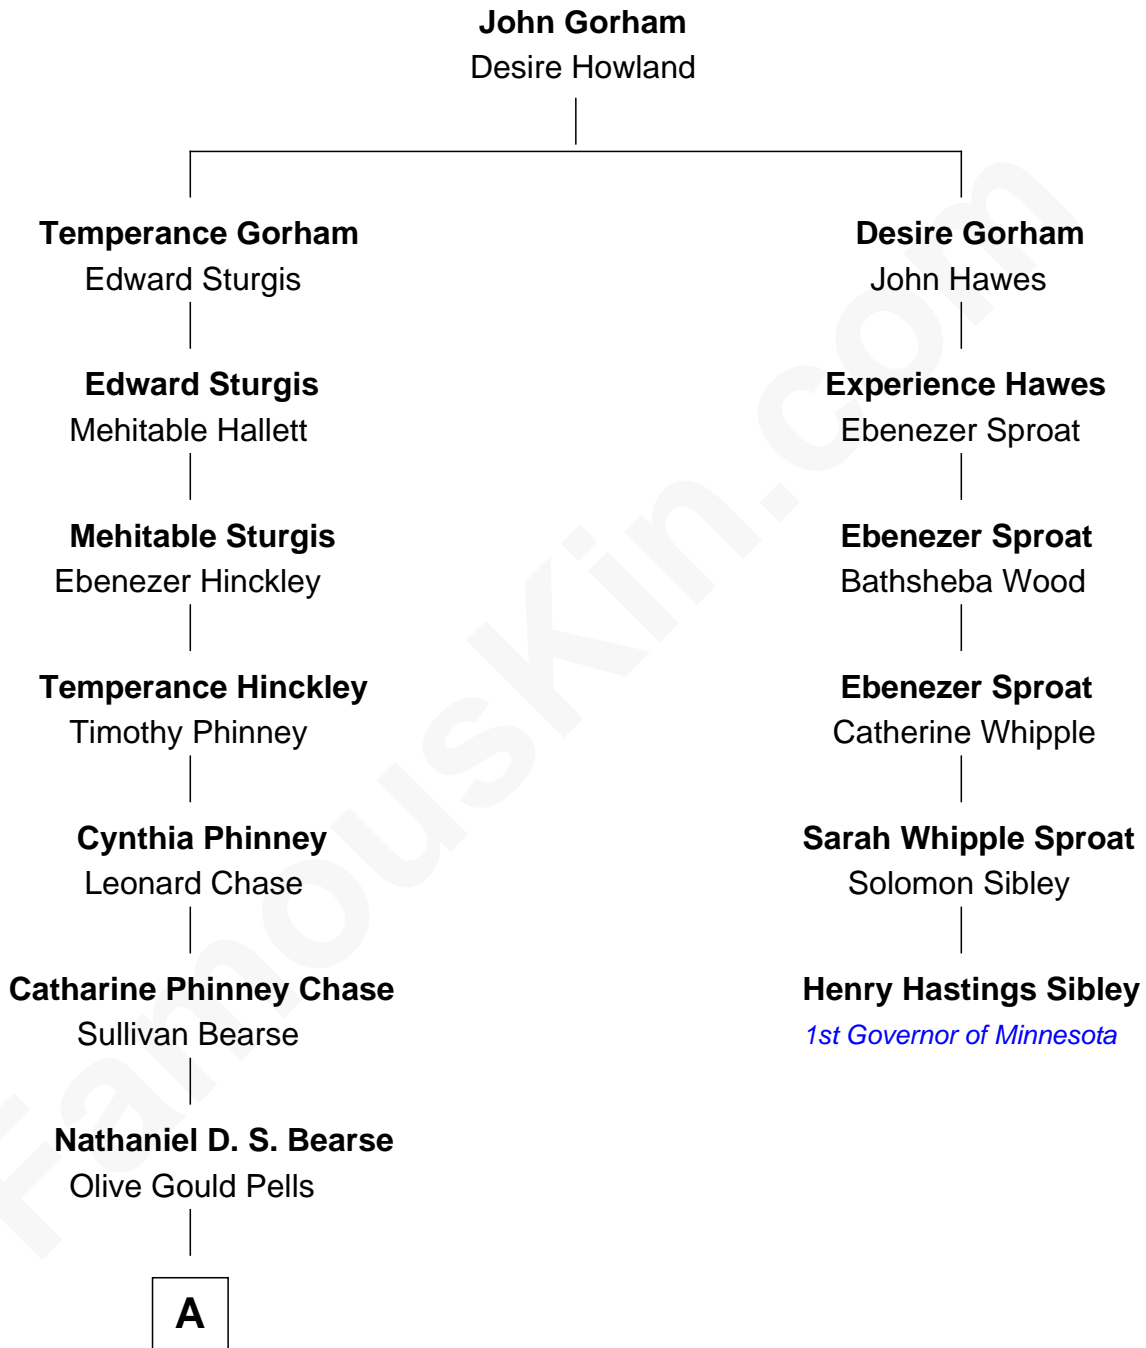

FamousKin.com

Relationship Chart of

Sonny Dove

NYC Basketball Hall of Fame

5th cousin 5 times removed of

Henry Hastings Sibley

1st Governor of Minnesota

A

—
Christine Nelson Bearse
Irving Westley Coombs Oakley

—
Emma Genevieve Oakley
Ferdinand Wilson Mills

—
Adeline Beus Mills
Lloyd Leslie Dove

—
Sonny Dove
NBA Small Forward

FamousKin.com