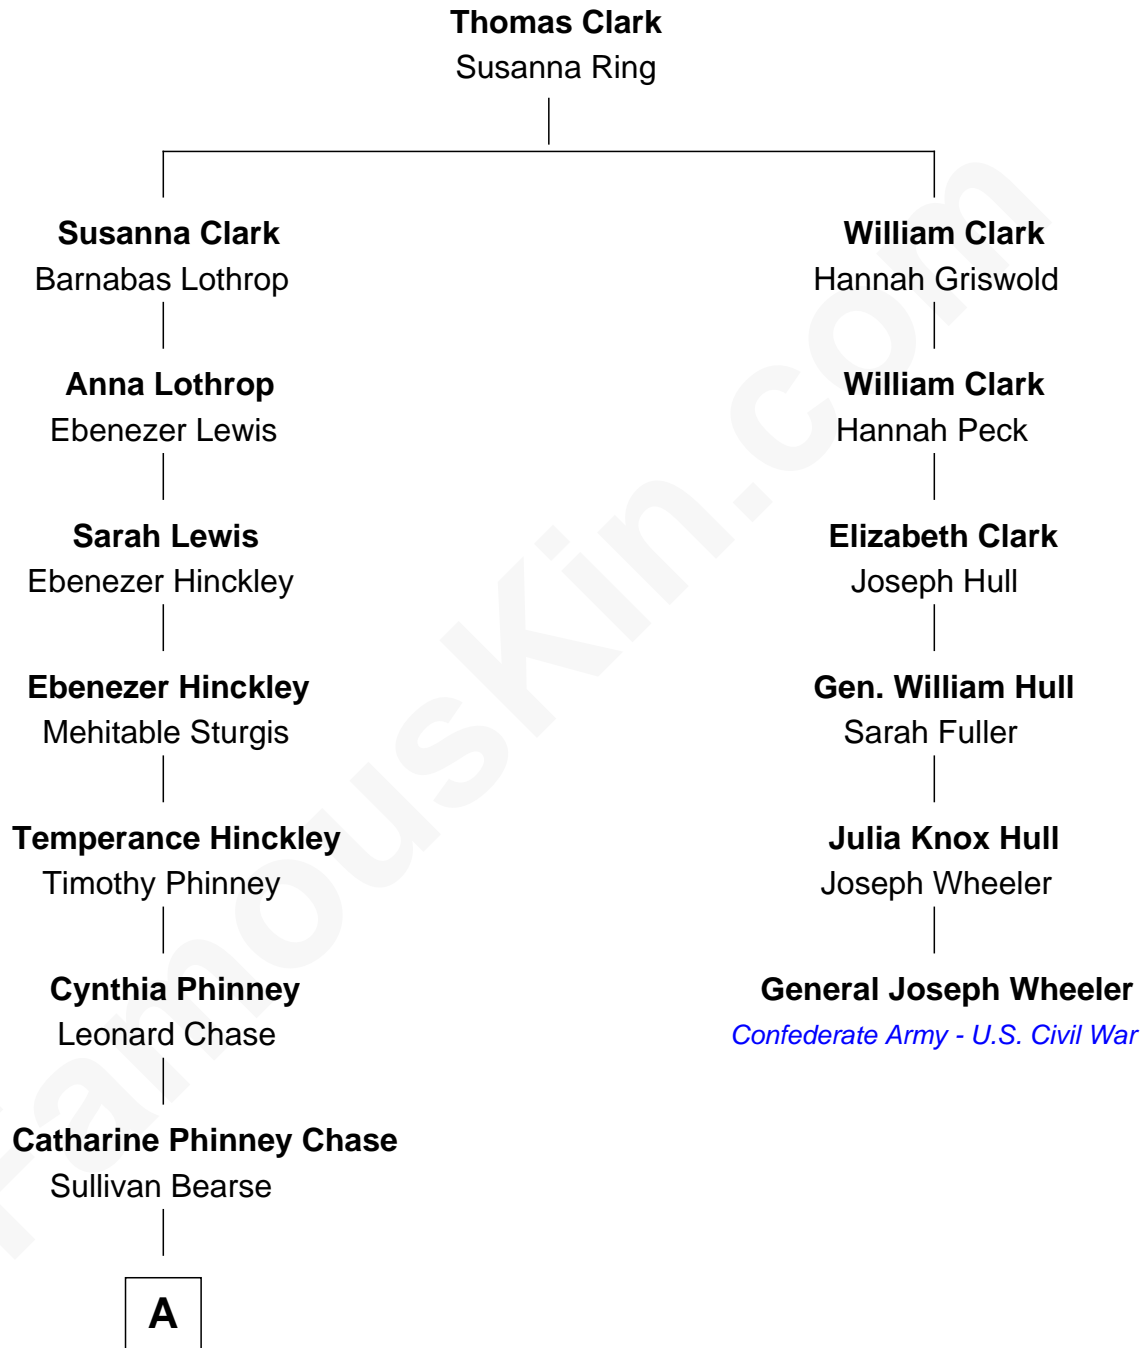

FamousKin.com

Relationship Chart of

Sonny Dove

NYC Basketball Hall of Fame

5th cousin 6 times removed of

General Joseph Wheeler

Confederate Army - U.S. Civil War

A