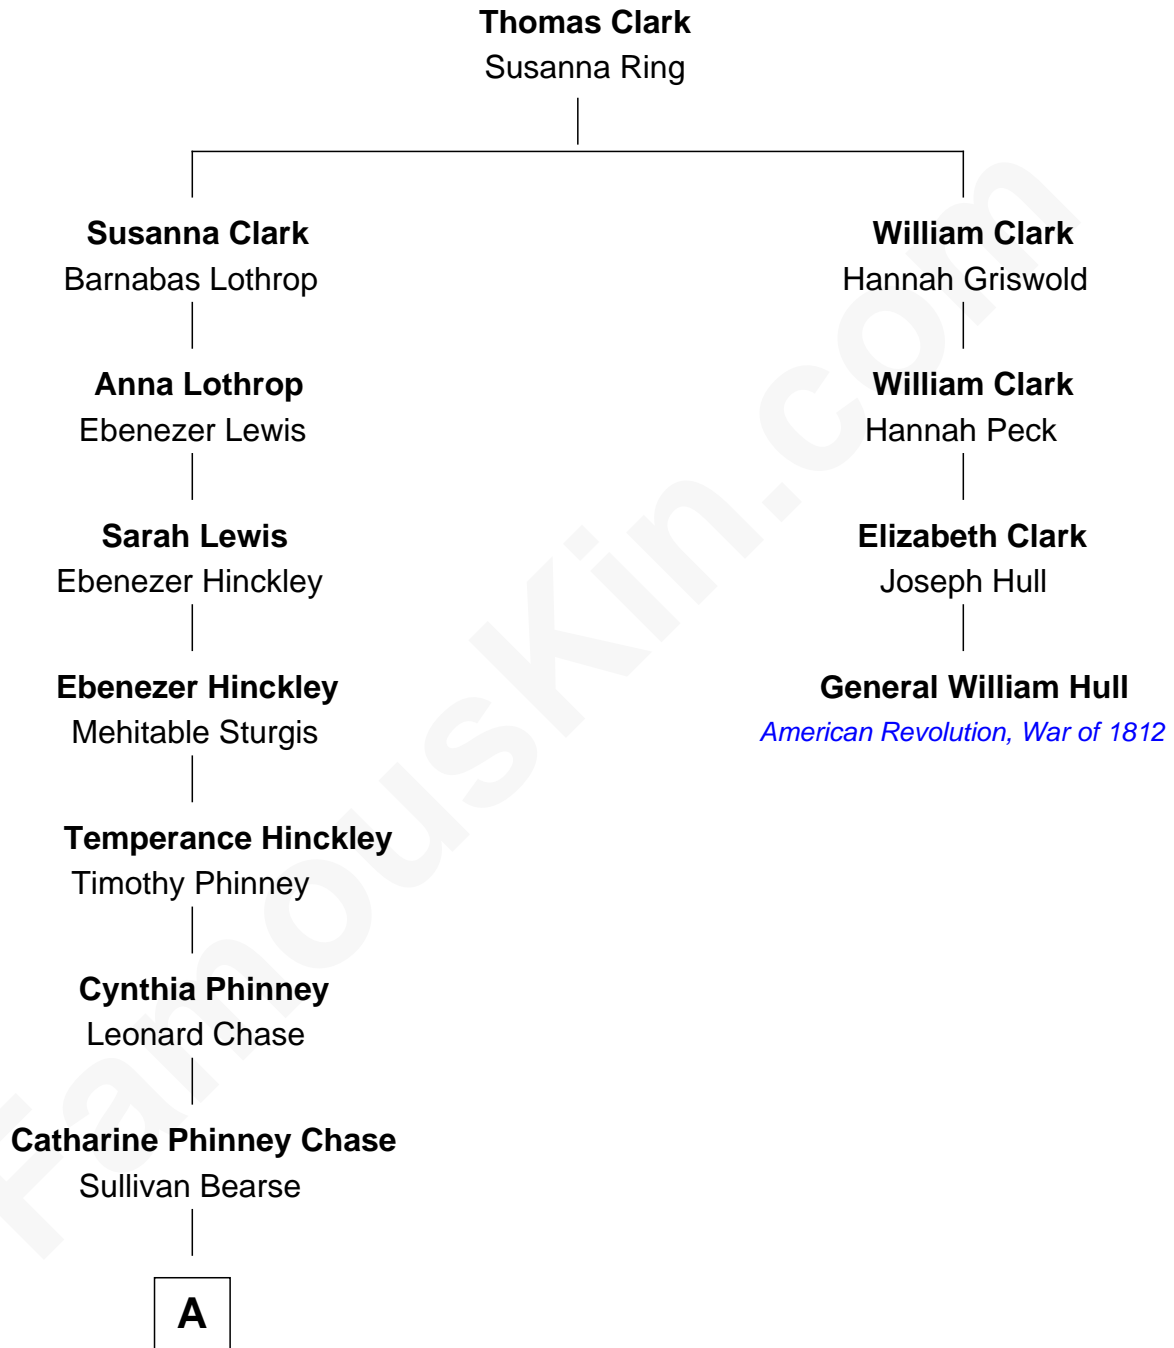

## Relationship Chart of

### Sonny Dove

*NYC Basketball Hall of Fame*

3rd cousin 8 times removed of

### General William Hull

*American Revolution, War of 1812*

**A**

—  
**Nathaniel D. S. Bearse**

Olive Gould Pells

—  
**Christine Nelson Bearse**

Irving Westley Coombs Oakley

—  
**Emma Genevieve Oakley**