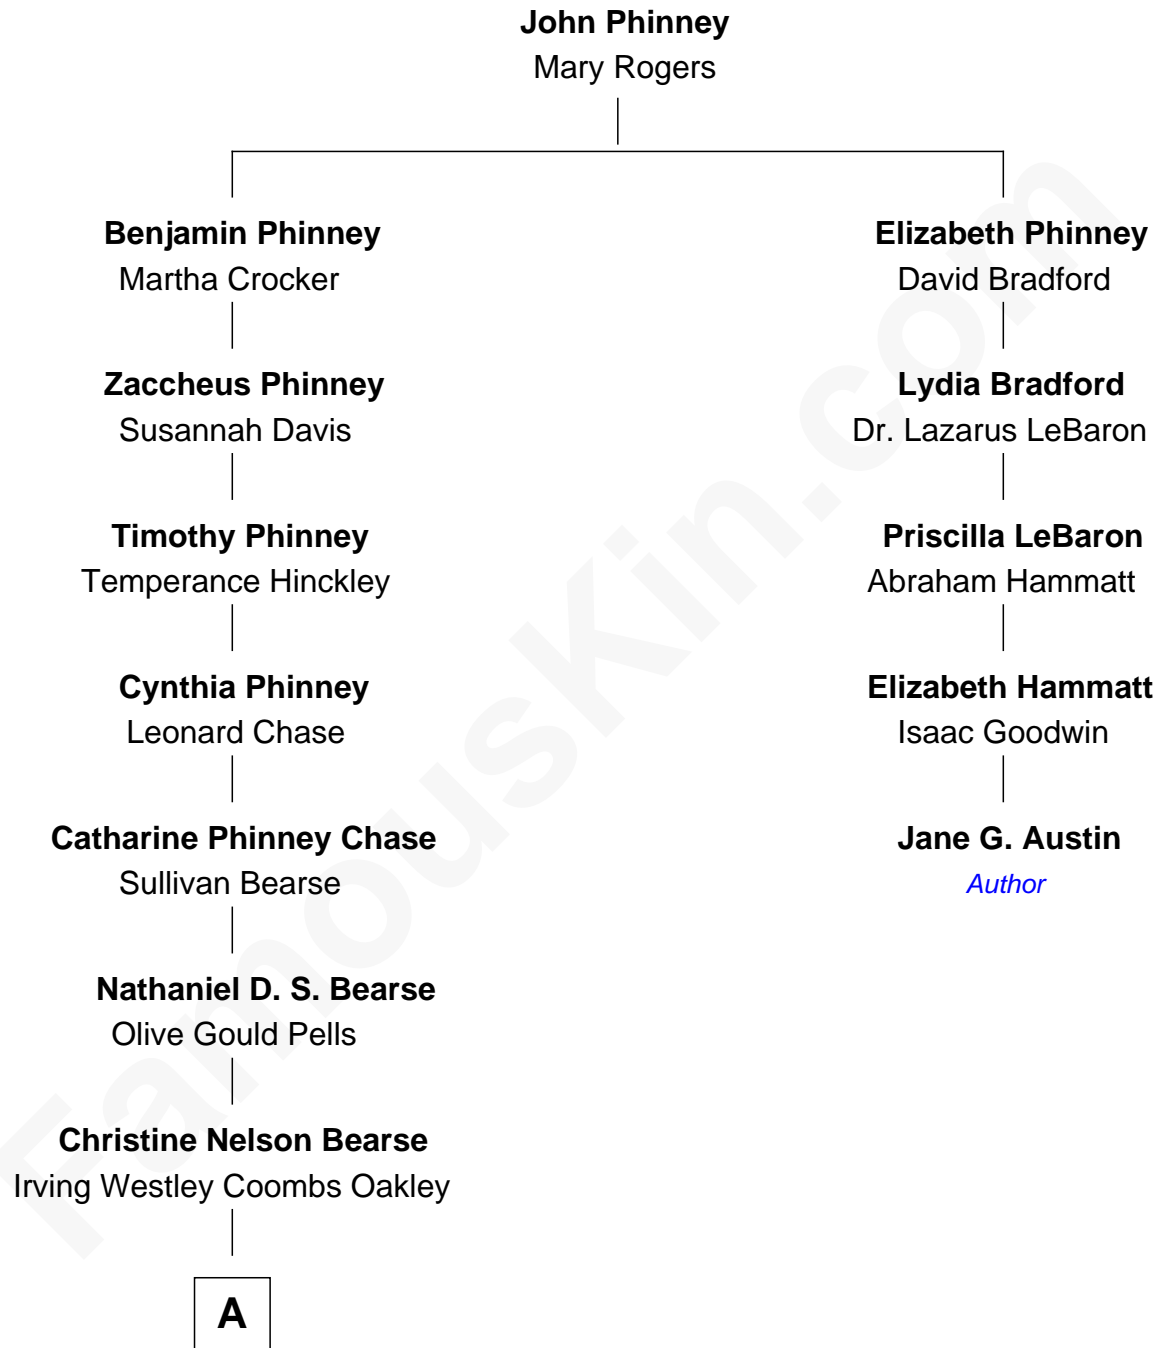

FamousKin.com Relationship Chart of

Sonny Dove

NYC Basketball Hall of Fame

4th cousin 5 times removed of

Jane G. Austin

Author

A

—
Emma Genevieve Oakley

Ferdinand Wilson Mills

—
Adeline Beus Mills

Lloyd Leslie Dove

—
Sonny Dove

NBA Small Forward

FamousKin.com