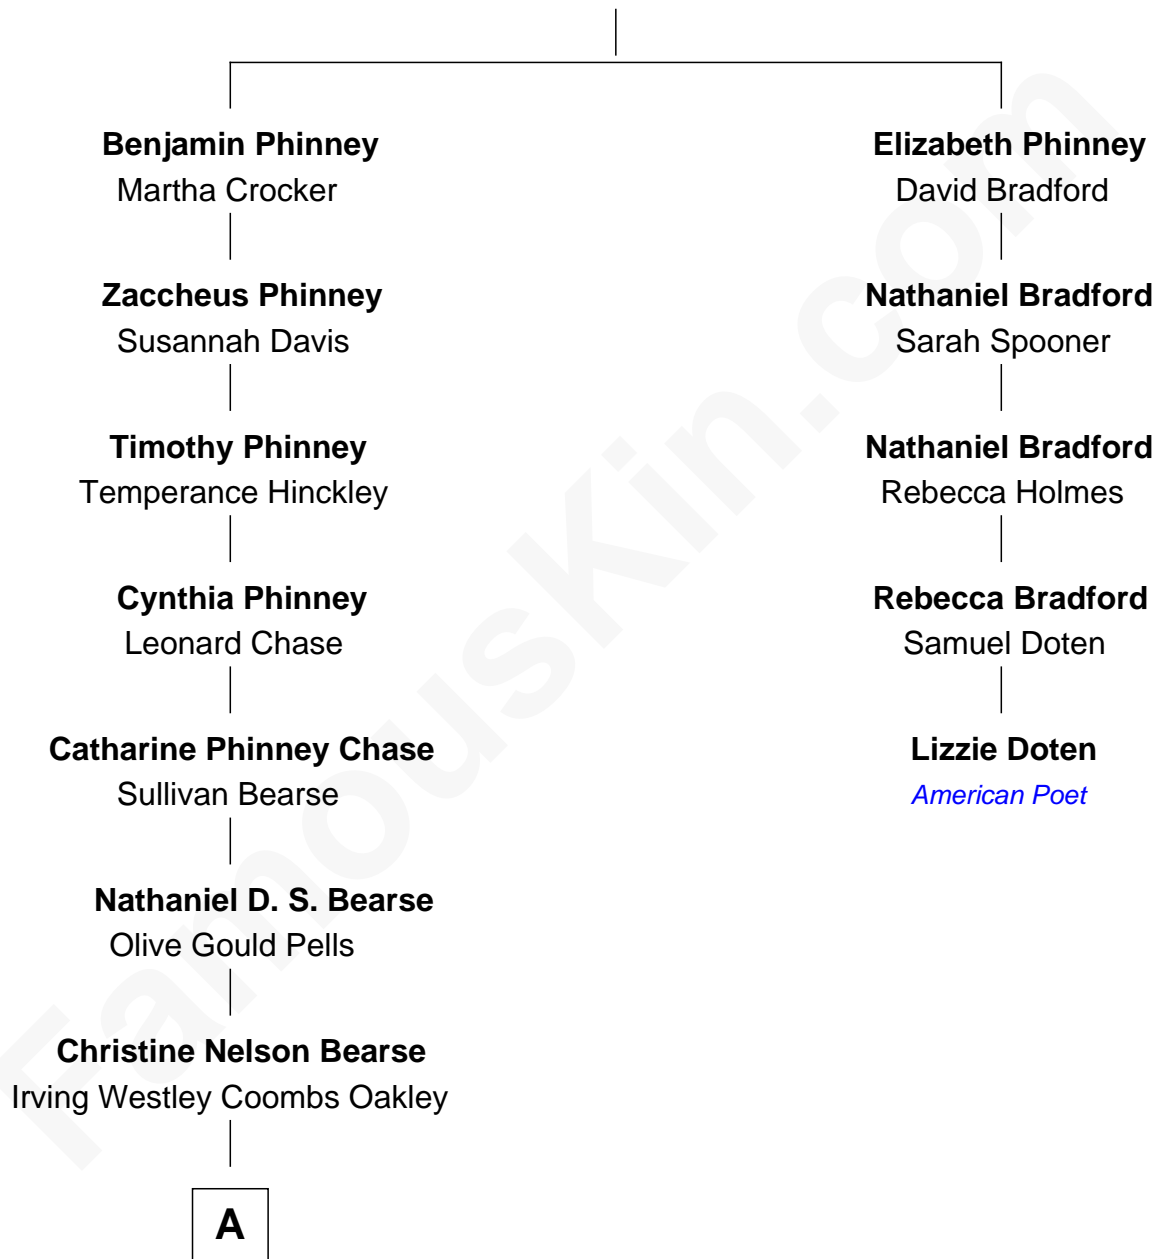

FamousKin.com

Relationship Chart of

Sonny Dove

NYC Basketball Hall of Fame

4th cousin 5 times removed of

Lizzie Doten

American Poet

John Pinney

Mary Rogers

A

—
Emma Genevieve Oakley

Ferdinand Wilson Mills

—
Adeline Beus Mills

Lloyd Leslie Dove

—
Sonny Dove

NBA Small Forward