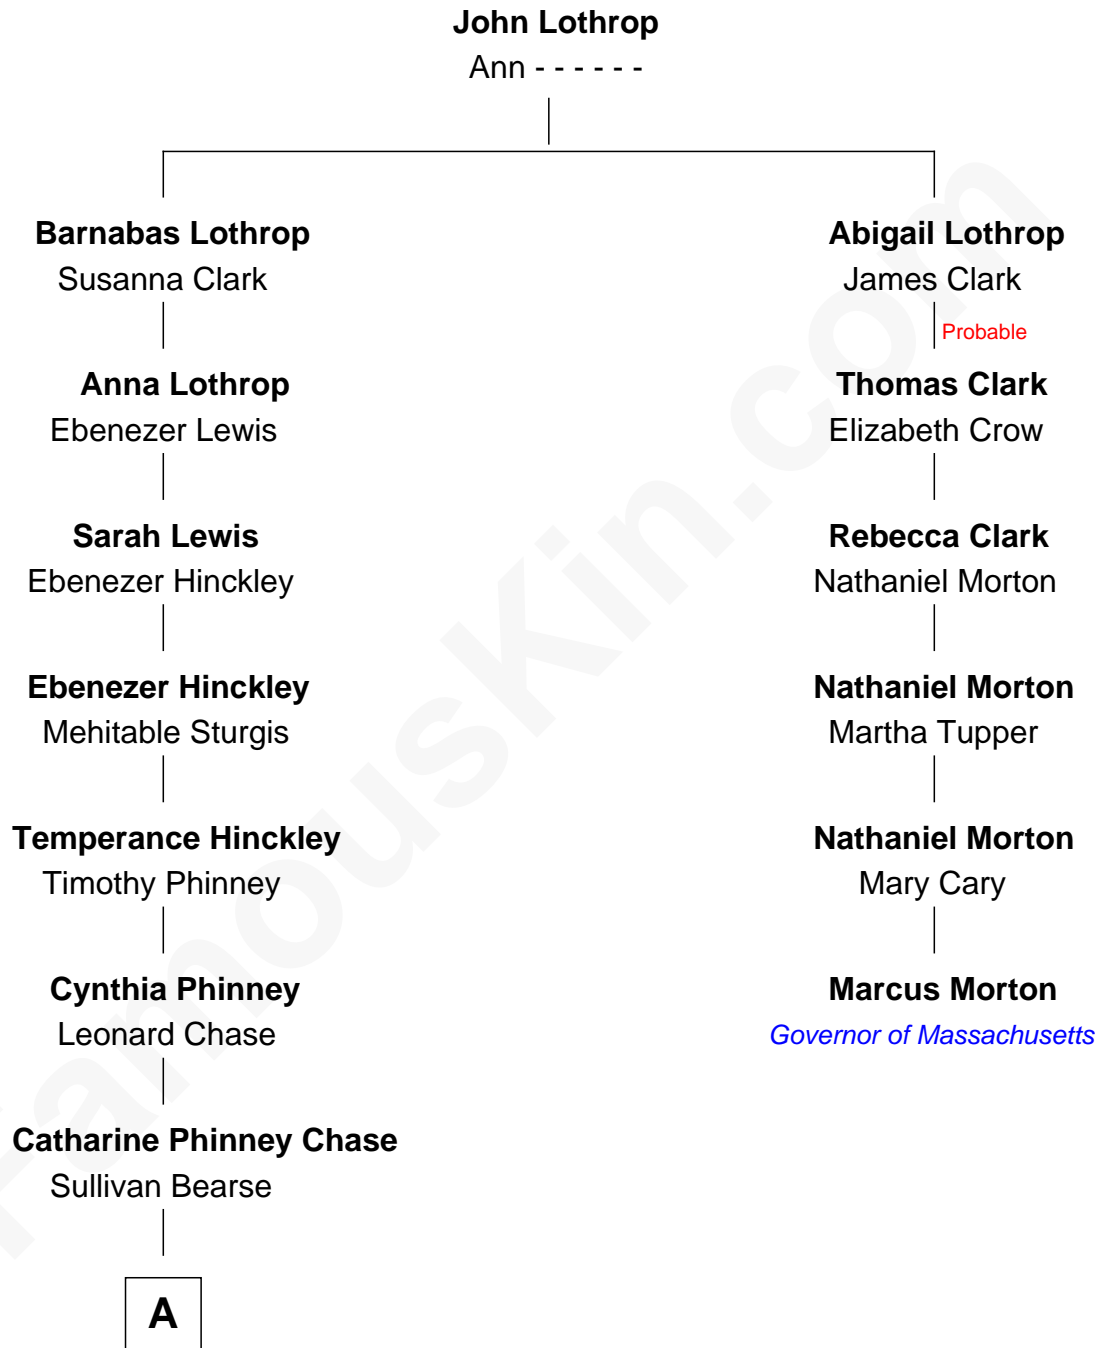

FamousKin.com

Relationship Chart of

Sonny Dove

NYC Basketball Hall of Fame

5th cousin 6 times removed of

Marcus Morton

16th and 18th Governor of Massachusetts

A

—
Nathaniel D. S. Bearse

Olive Gould Pells

—
Christine Nelson Bearse

Irving Westley Coombs Oakley

—
Emma Genevieve Oakley

Ferdinand Wilson Mills

—
Adeline Beus Mills

Lloyd Leslie Dove