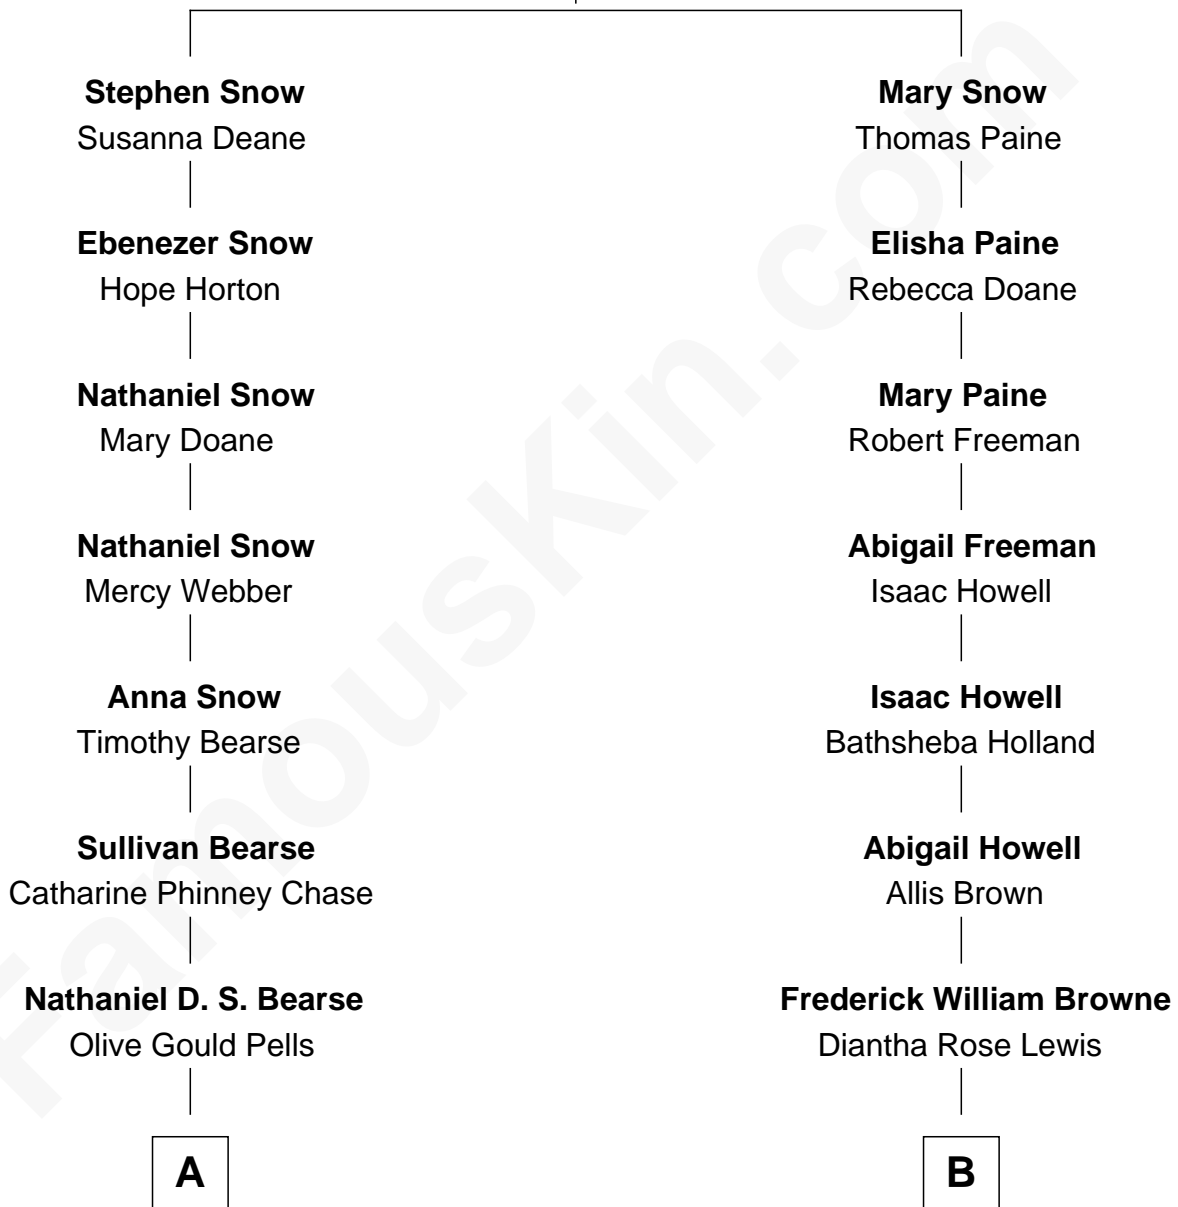

FamousKin.com

Relationship Chart of

Sonny Dove

NYC Basketball Hall of Fame

9th cousin 1 time removed of

Jackson Browne

Singer and Songwriter

Nicholas Snow
Constance Hopkins