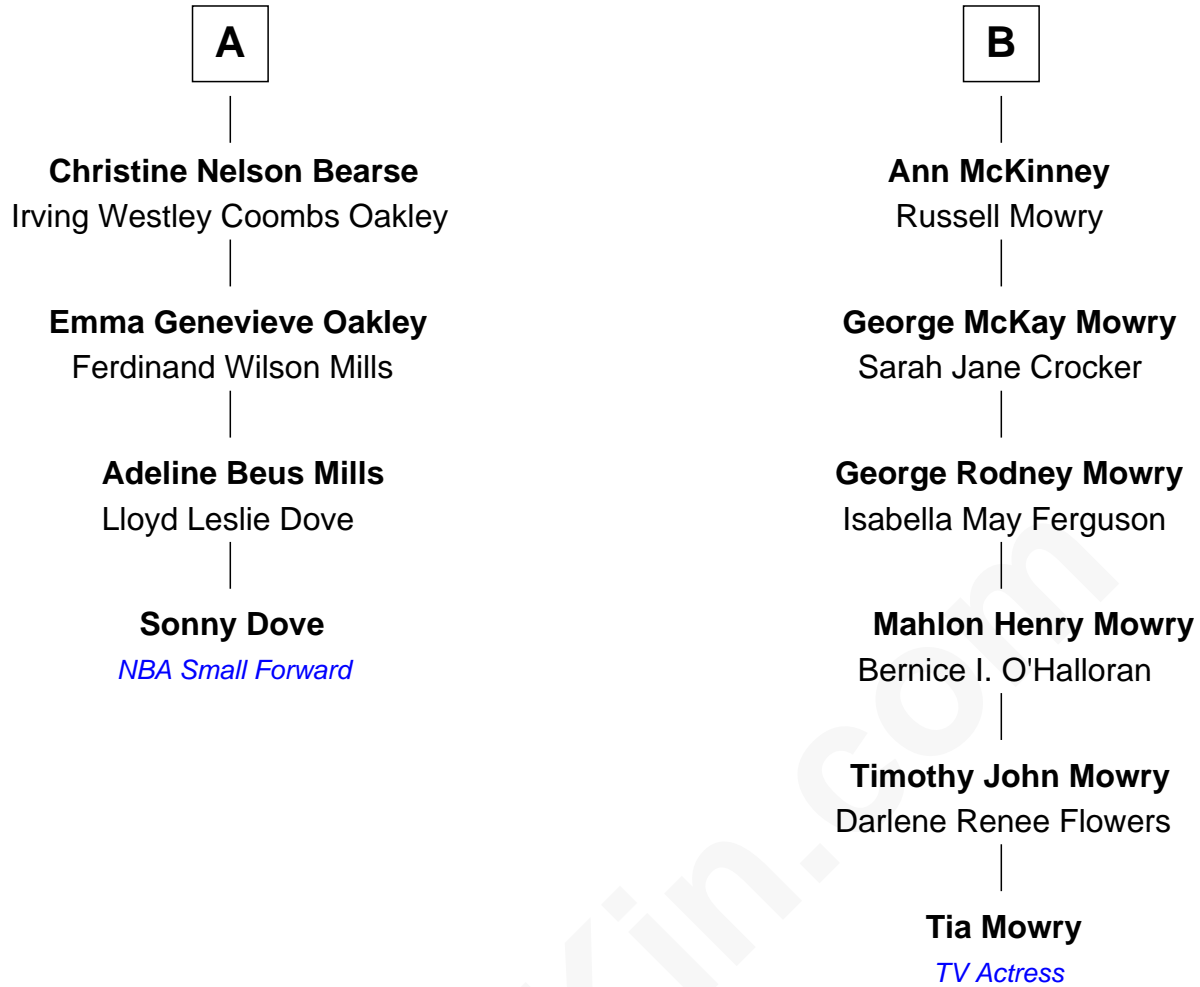

FamousKin.com Relationship Chart of

Sonny Dove

NYC Basketball Hall of Fame

10th cousin 2 times removed of

Tia Mowry

TV Actress

Samuel Hinckley

Sarah Soole

Tia Mowry photo by [Sidewalks Entertainment](#) (CC BY SA 3.0 DE)