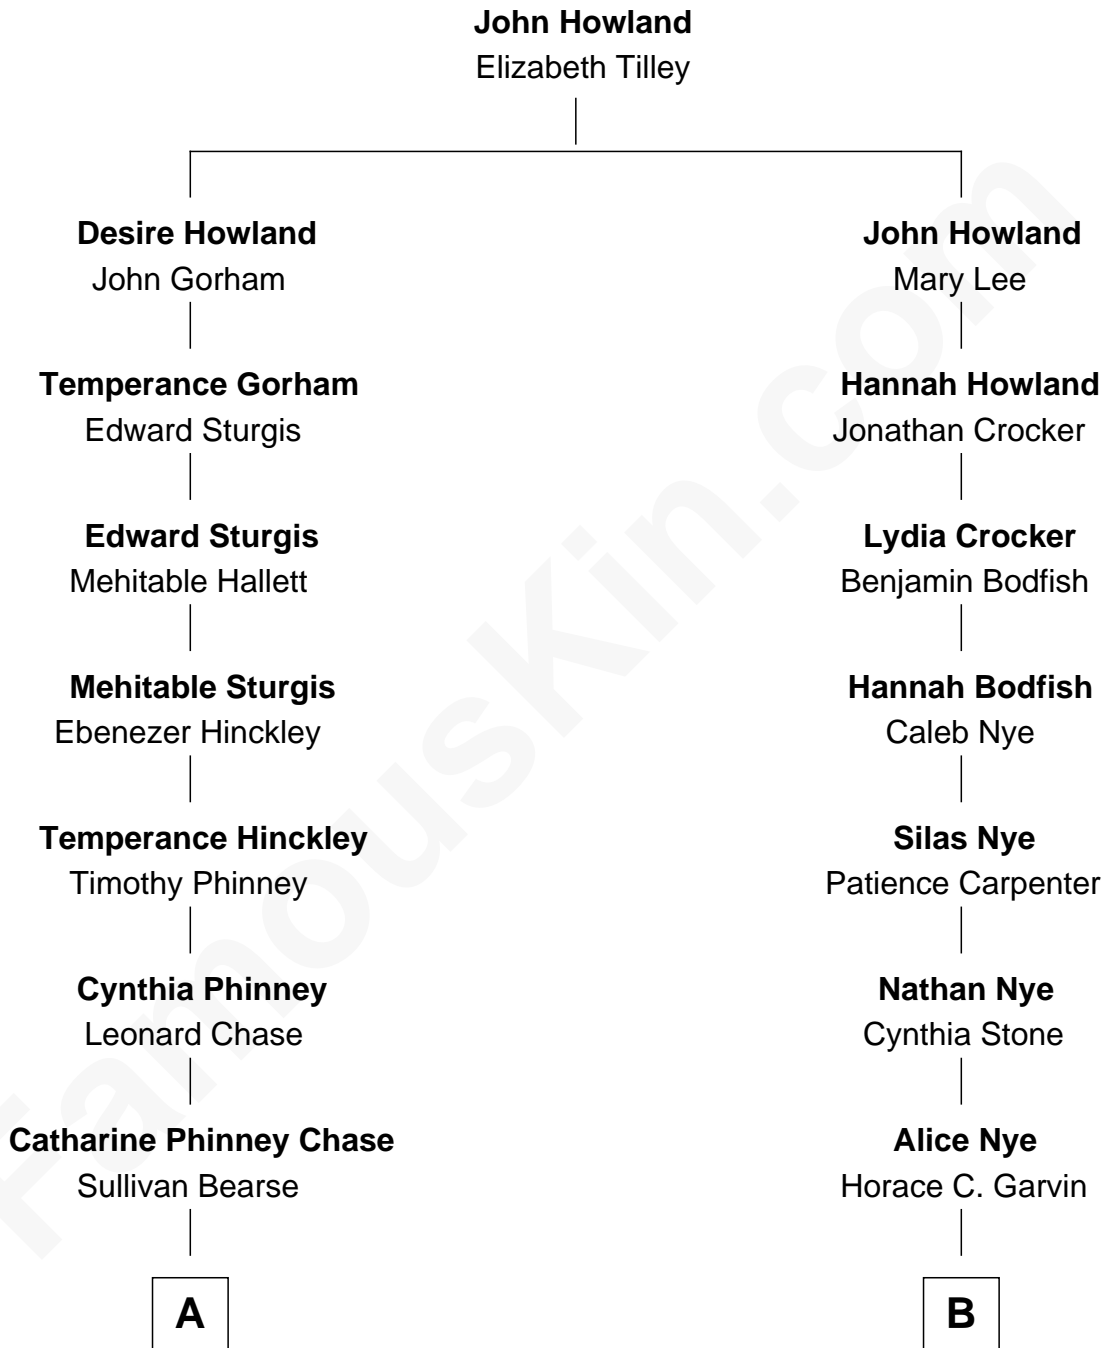

FamousKin.com

Relationship Chart of

Sonny Dove

NYC Basketball Hall of Fame

11th cousin 2 times removed of

Taylor Lautner
TV and Movie Actor

A

Nathaniel D. S. Bearse

Olive Gould Pells

Christine Nelson Bearse

Irving Westley Coombs Oakley

Emma Genevieve Oakley

Ferdinand Wilson Mills

Adeline Beus Mills

Lloyd Leslie Dove

Sonny Dove