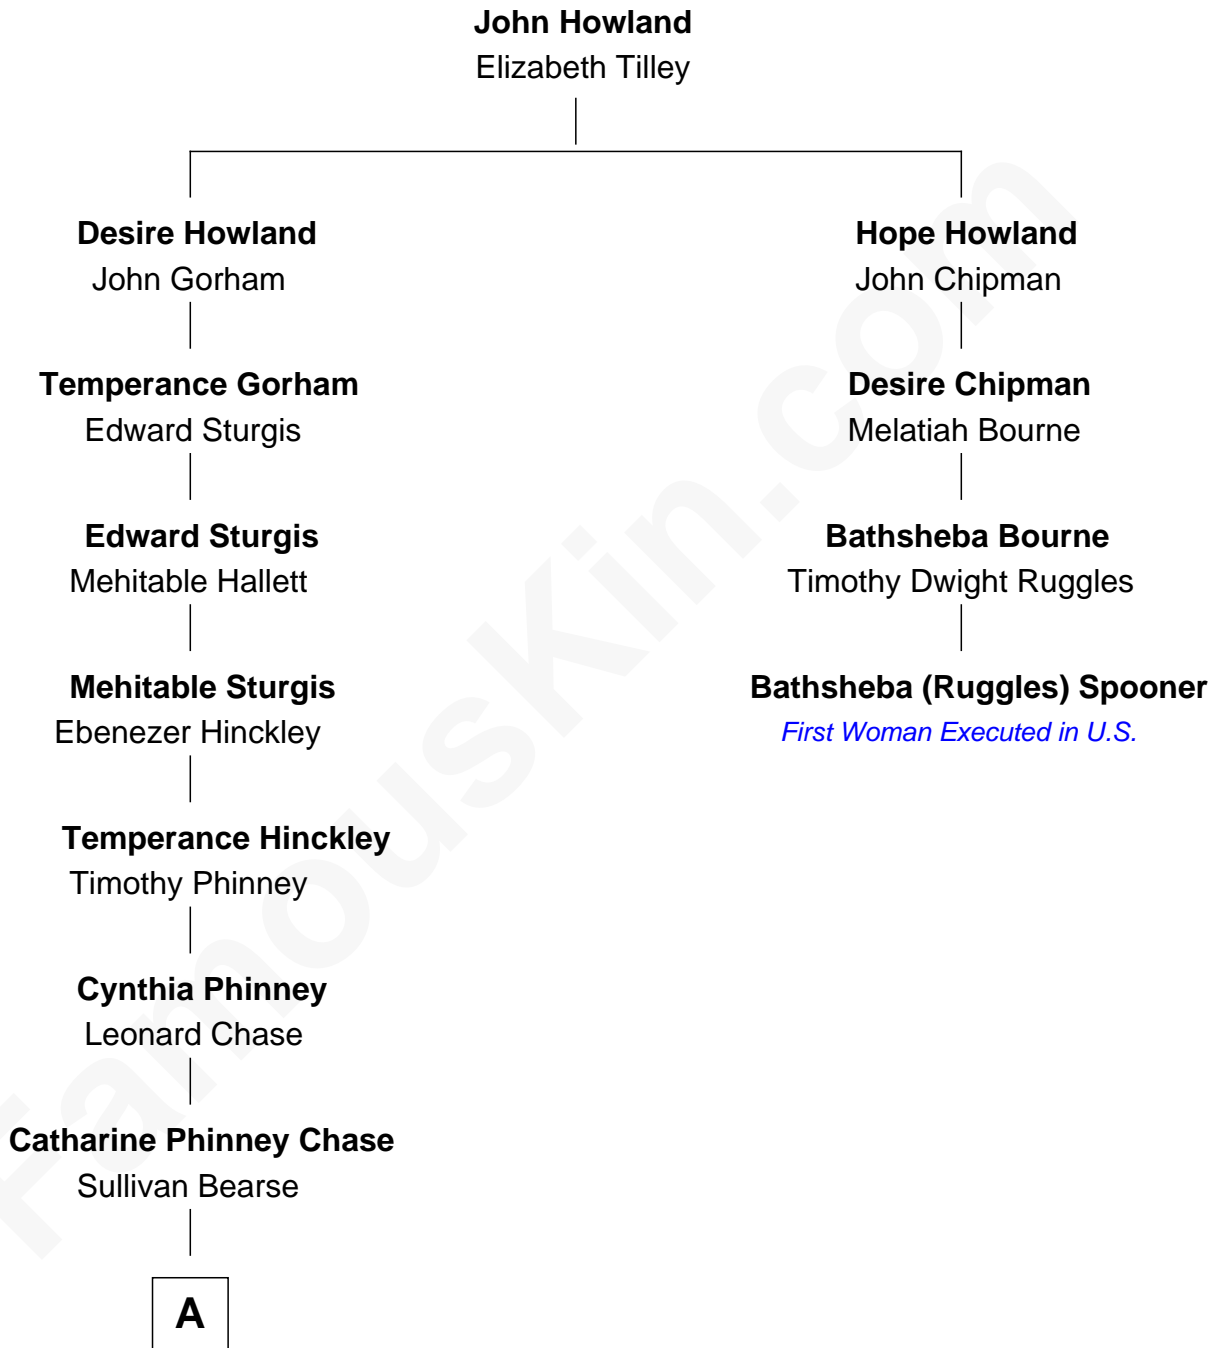

FamousKin.com

Relationship Chart of

Sonny Dove

NYC Basketball Hall of Fame

3rd cousin 8 times removed of

Bathsheba (Ruggles) Spooner

First woman executed for murder in U.S. by non-British government

A

—
Nathaniel D. S. Bearse

Olive Gould Pells

—
Christine Nelson Bearse

Irving Westley Coombs Oakley

—
Emma Genevieve Oakley

Ferdinand Wilson Mills

—
Adeline Beus Mills

Lloyd Leslie Dove

—
Sonny Dove

NBA Small Forward