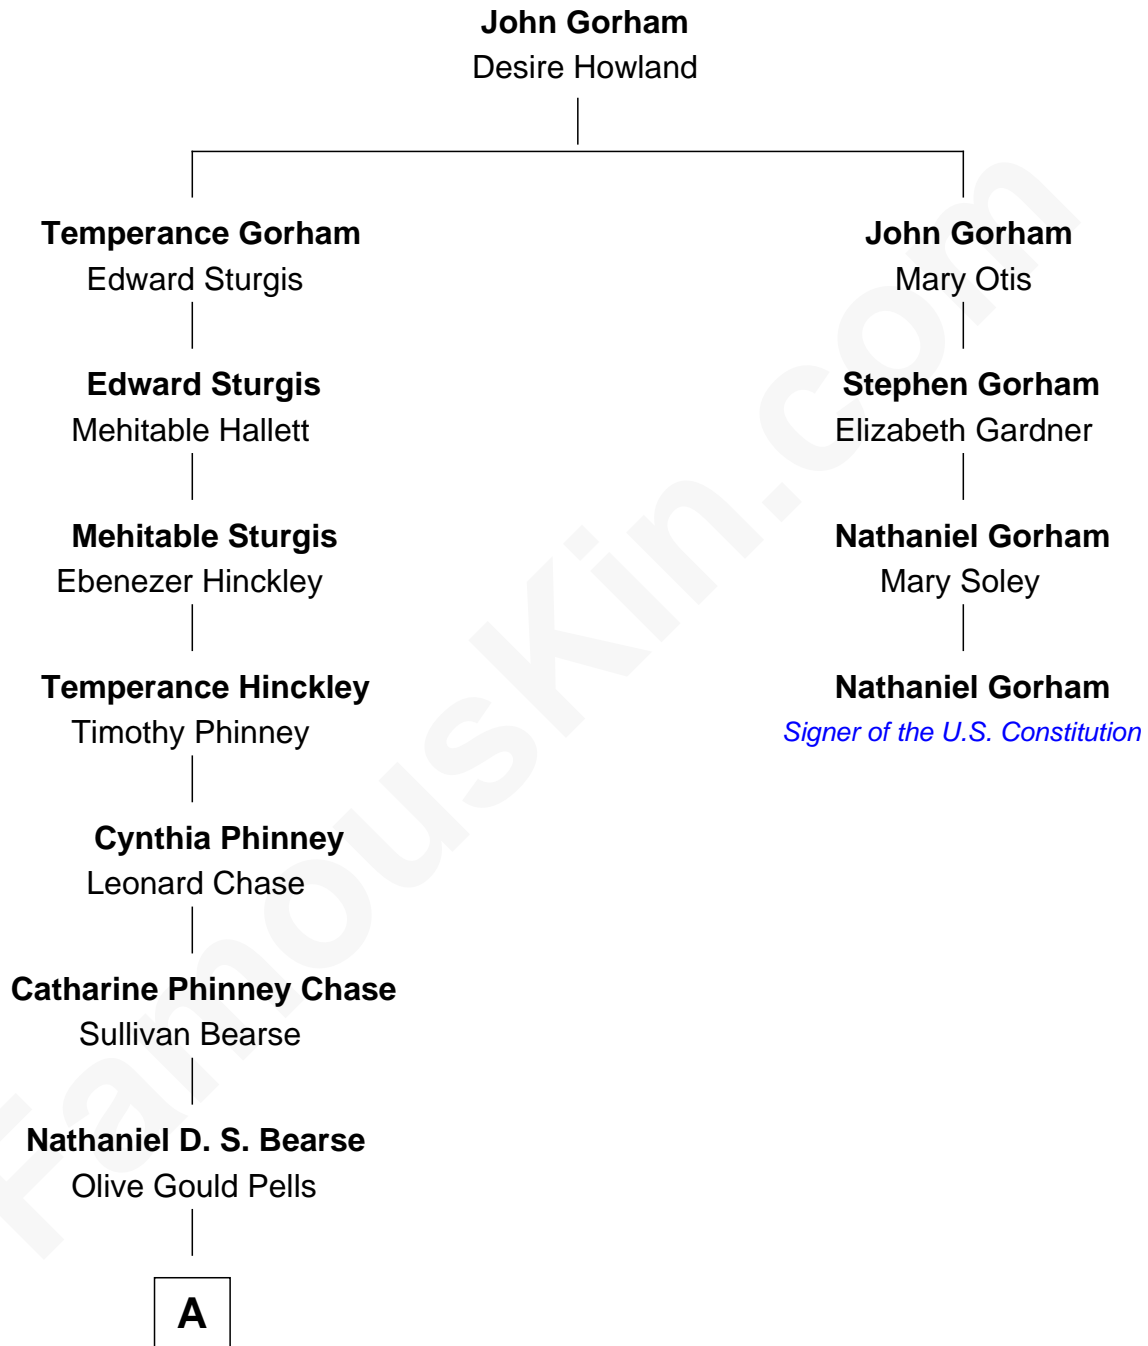

FamousKin.com

Relationship Chart of

Sonny Dove

NYC Basketball Hall of Fame

3rd cousin 7 times removed of

Nathaniel Gorham

Signer of the U.S. Constitution

A

—
Christine Nelson Bearse
Irving Westley Coombs Oakley

—
Emma Genevieve Oakley
Ferdinand Wilson Mills

—
Adeline Beus Mills
Lloyd Leslie Dove

—
Sonny Dove
NBA Small Forward

FamousKin.com