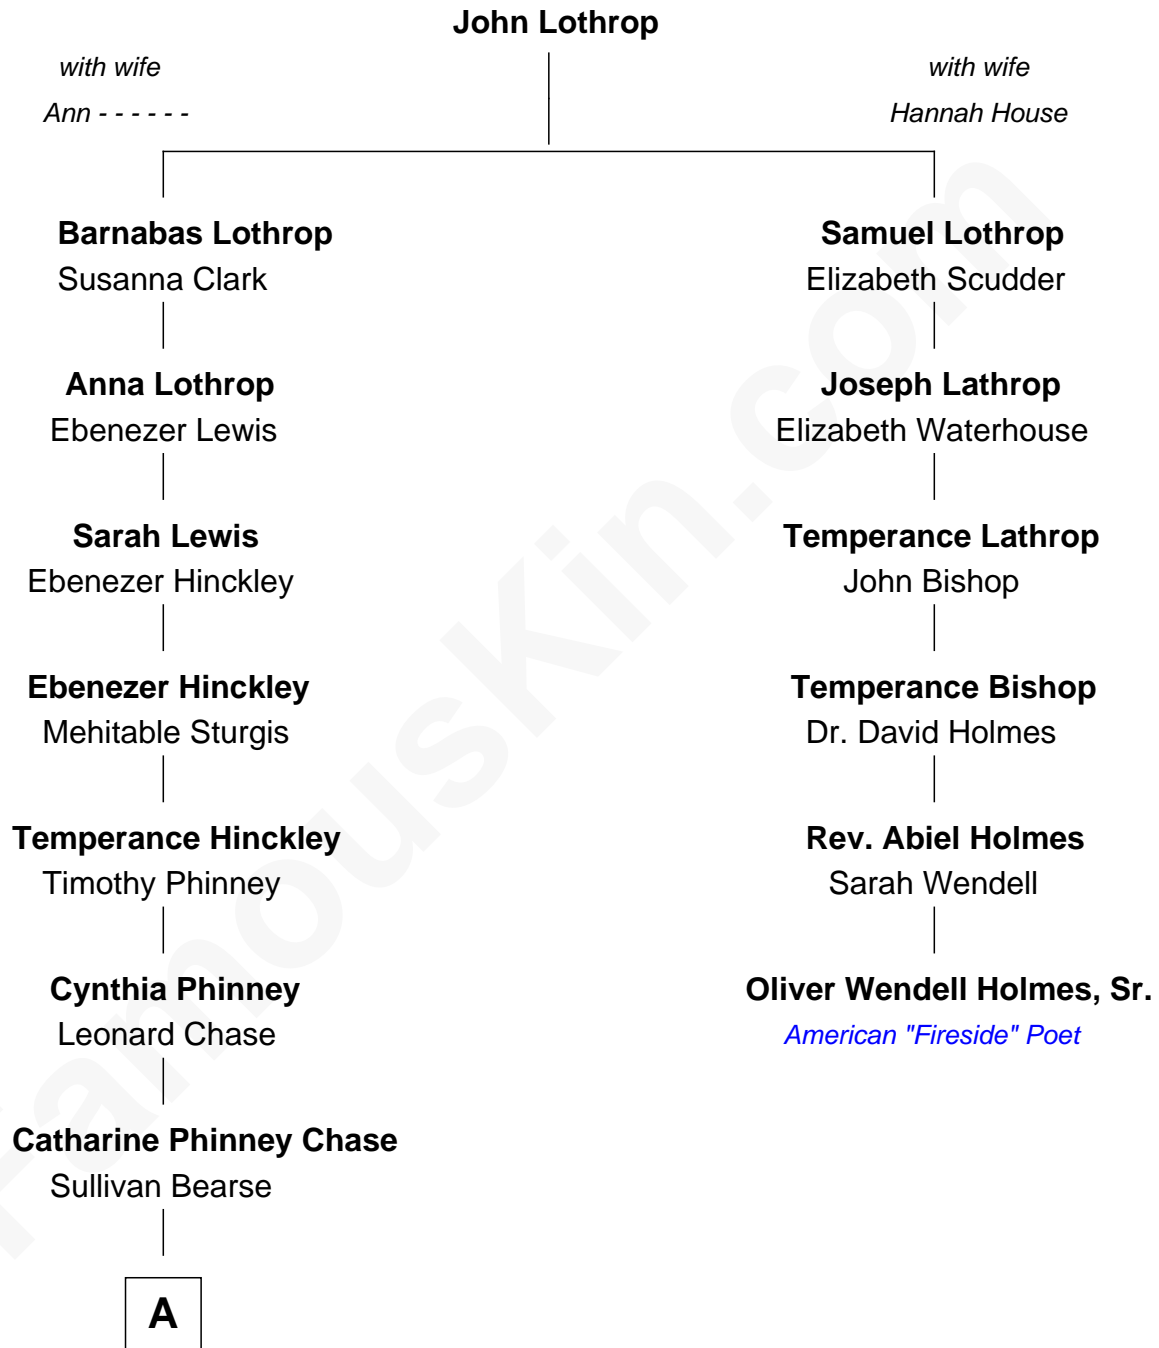

FamousKin.com

Relationship Chart of

Sonny Dove

NYC Basketball Hall of Fame

5th cousin 6 times removed of

Oliver Wendell Holmes, Sr.

American "Fireside" Poet

A

—
Nathaniel D. S. Bearse

Olive Gould Pells

—
Christine Nelson Bearse

Irving Westley Coombs Oakley

—
Emma Genevieve Oakley

Ferdinand Wilson Mills

—
Adeline Beus Mills

Lloyd Leslie Dove