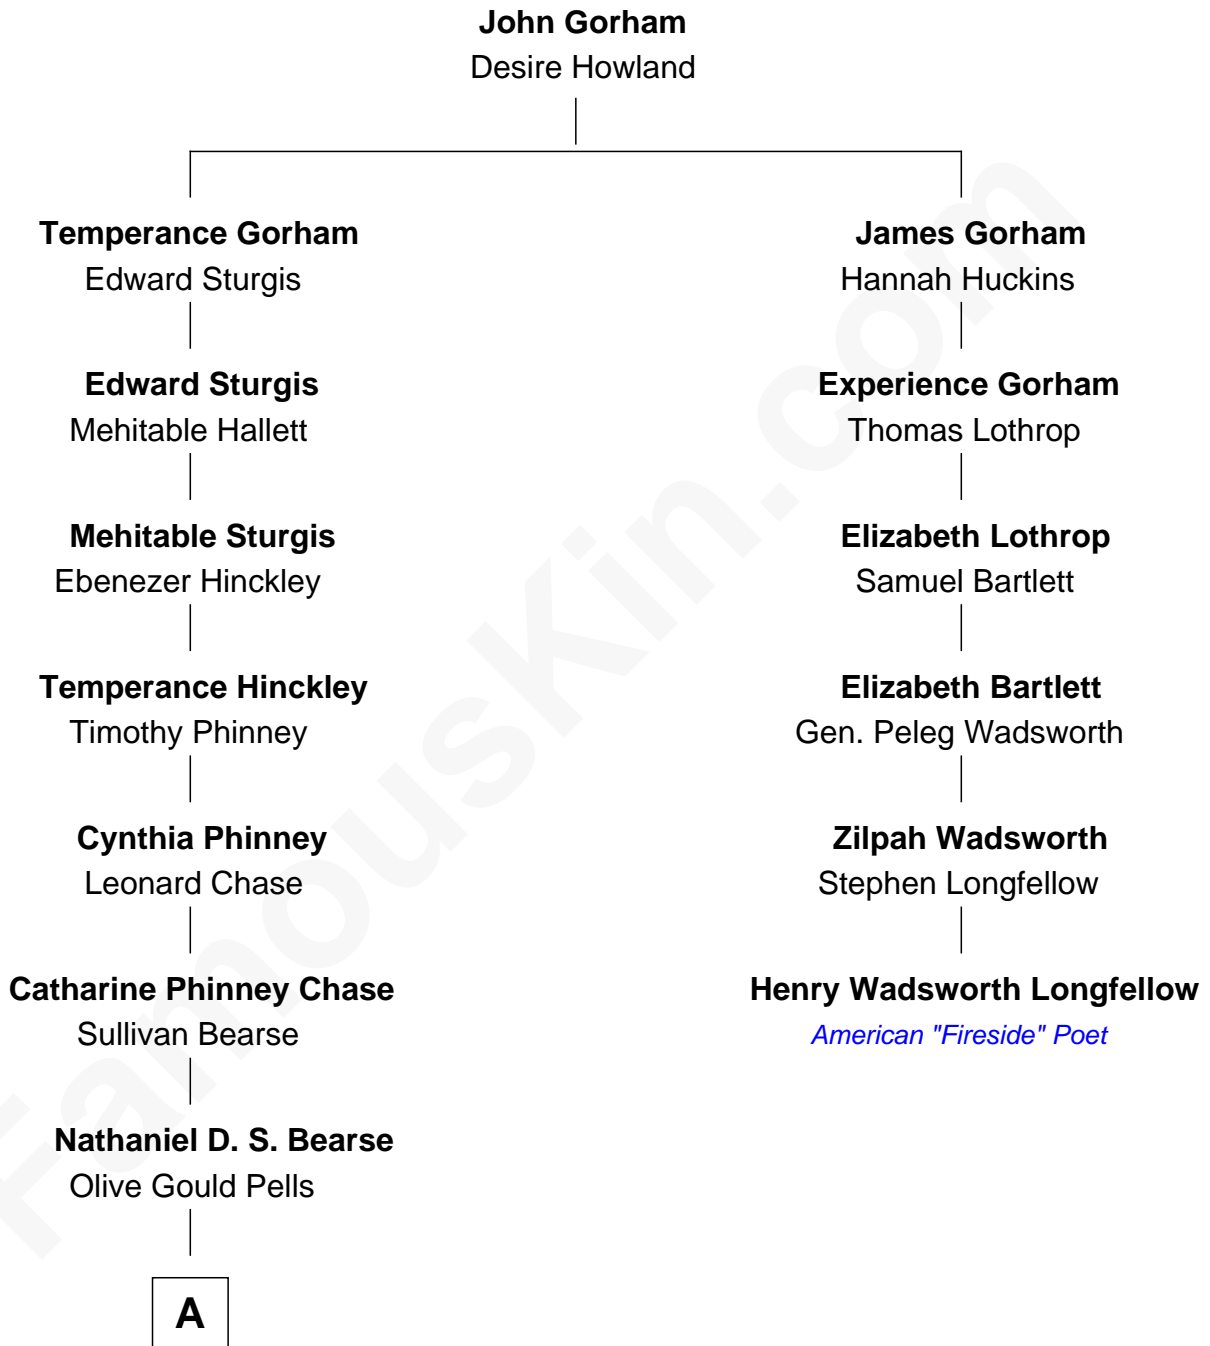

FamousKin.com

Relationship Chart of

Sonny Dove

NYC Basketball Hall of Fame

5th cousin 5 times removed of

Henry Wadsworth Longfellow

American "Fireside" Poet

A

—
Christine Nelson Bearse
Irving Westley Coombs Oakley

—
Emma Genevieve Oakley
Ferdinand Wilson Mills

—
Adeline Beus Mills
Lloyd Leslie Dove

—
Sonny Dove
NBA Small Forward

FamousKin.com