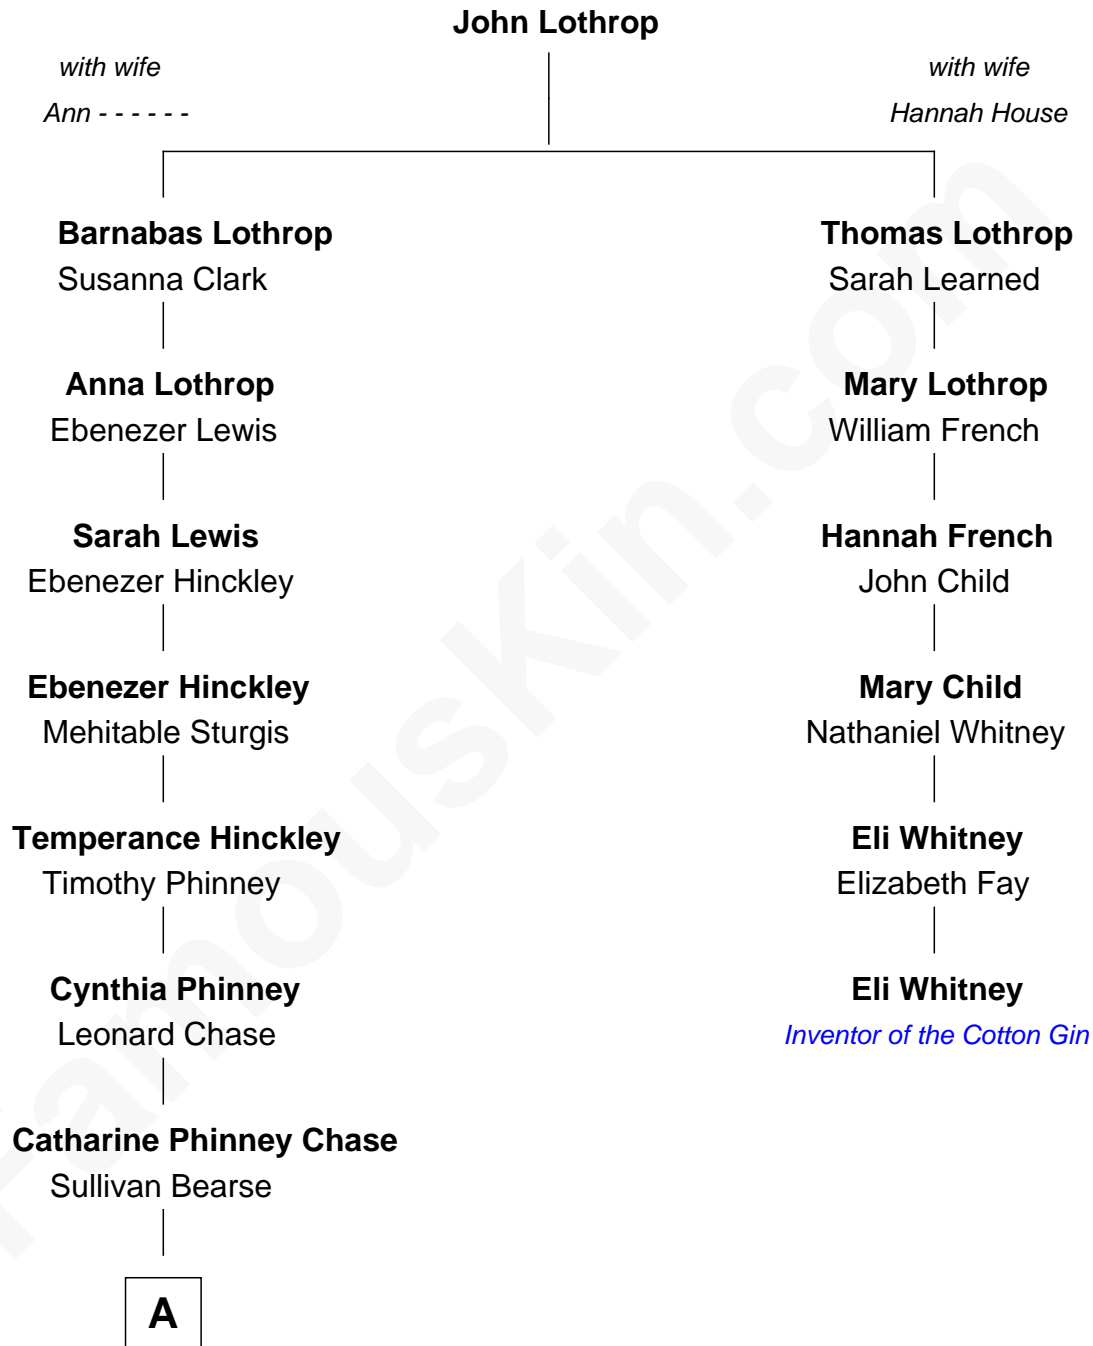

FamousKin.com Relationship Chart of

Sonny Dove

NYC Basketball Hall of Fame

5th cousin 6 times removed of

Eli Whitney

Inventor of the Cotton Gin

A

—
Nathaniel D. S. Bearse

Olive Gould Pells

—
Christine Nelson Bearse

Irving Westley Coombs Oakley

—
Emma Genevieve Oakley

Ferdinand Wilson Mills

—
Adeline Beus Mills

Lloyd Leslie Dove

—
Sonny Dove