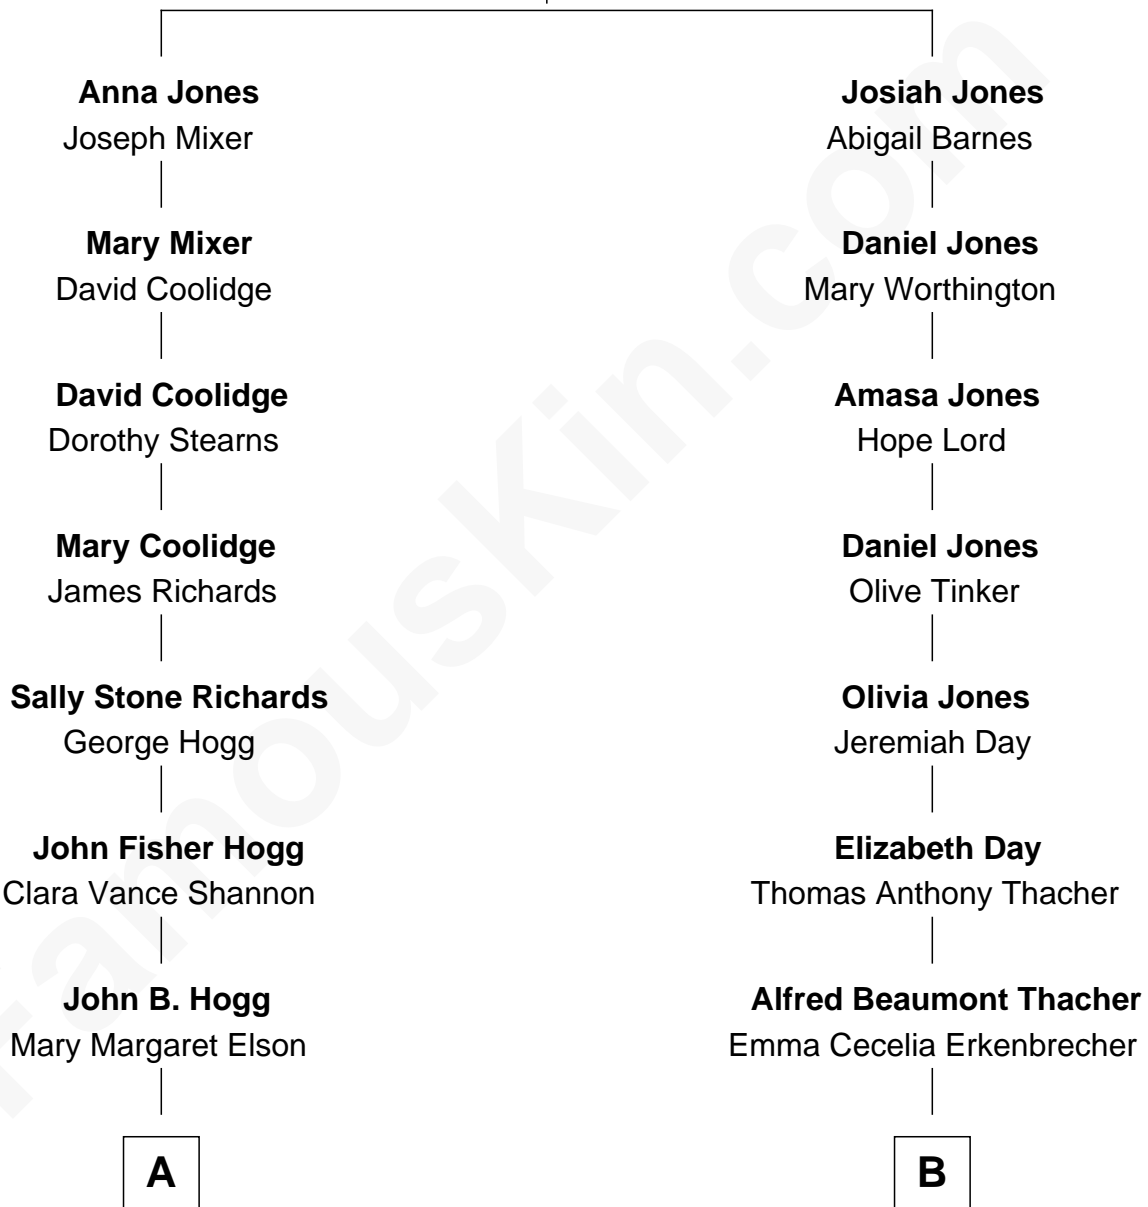

FamousKin.com

Relationship Chart of

Judith Hoag

TV and Movie Actress

9th cousin of

Zoe Kazan

TV, Movie and Stage Actress

Josiah Jones
Lydia Treadway

A

Charles Elson Hogg
Mary Pauline Haslage

Charles Edward Hogg
Joan Esther Todriff

Judith Hoag
TV and Movie Actress

B

Molly Day Thacher
Elia Kazantzoglou

Nicholas Kazan
Jean Robin Swicord

Zoe Kazan
TV, Movie and Stage Actress