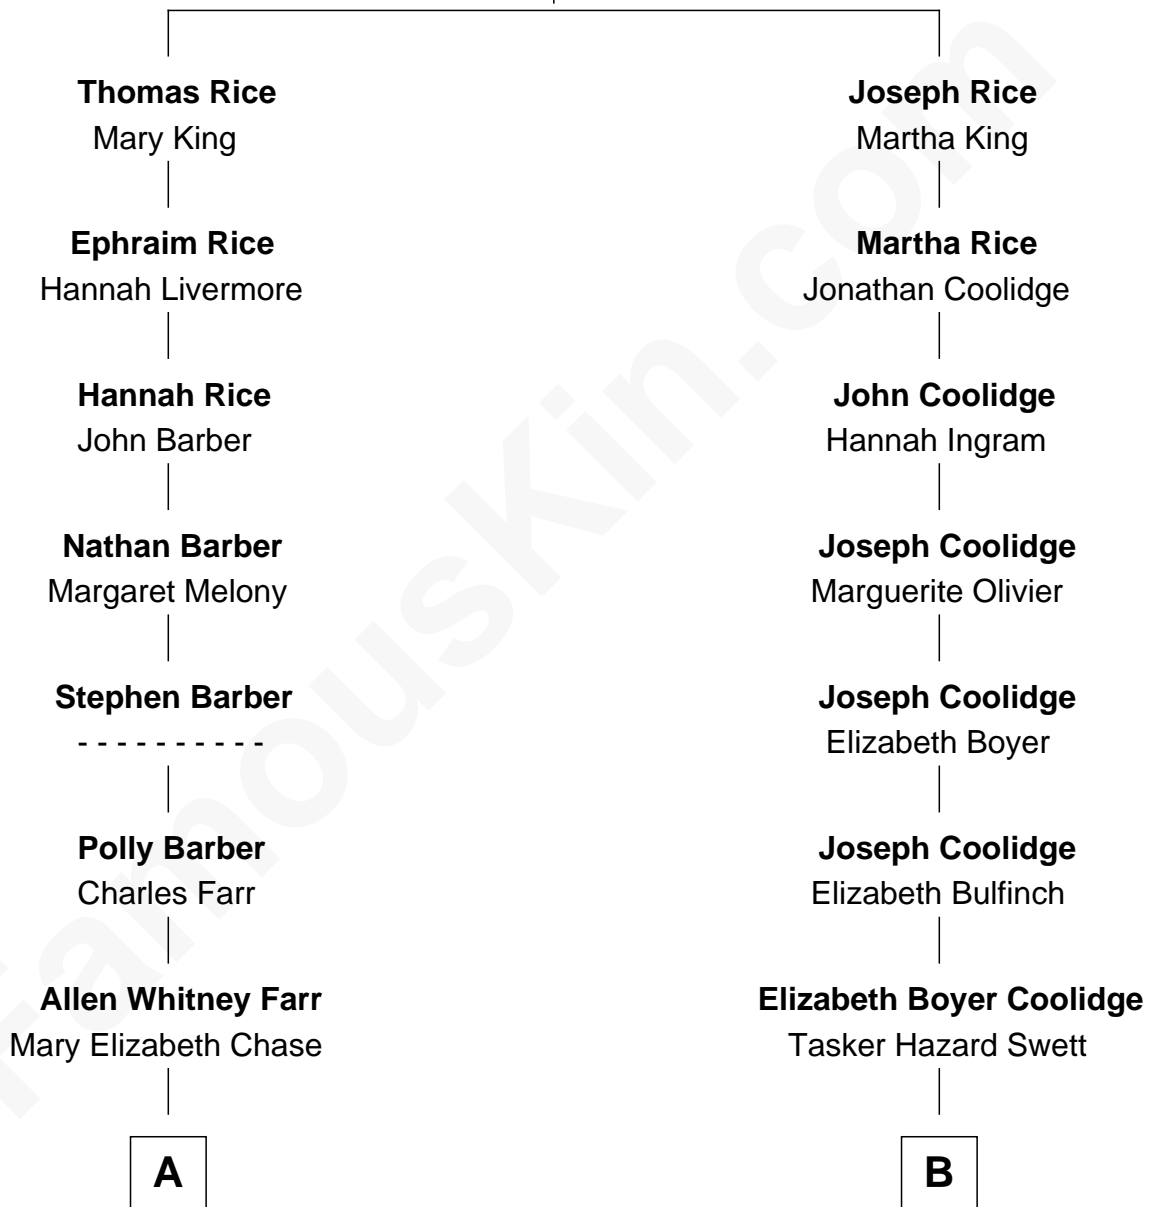

# FamousKin.com Relationship Chart of

**Judith Hoag**

*TV and Movie Actress*

11th cousin of

**Jennifer Coolidge**

*TV and Movie Actress*

**Edmund Rice**  
Thomasine Frost

**A**

**Addie Farr**

Eugene J. Boyington

**Grace Elizabeth Boyington**

Verness Sherman Woodward

**A. Marietta Woodward**

Levi Lawrence Todriff

**Joan Esther Todriff**

Charles Edward Hogg