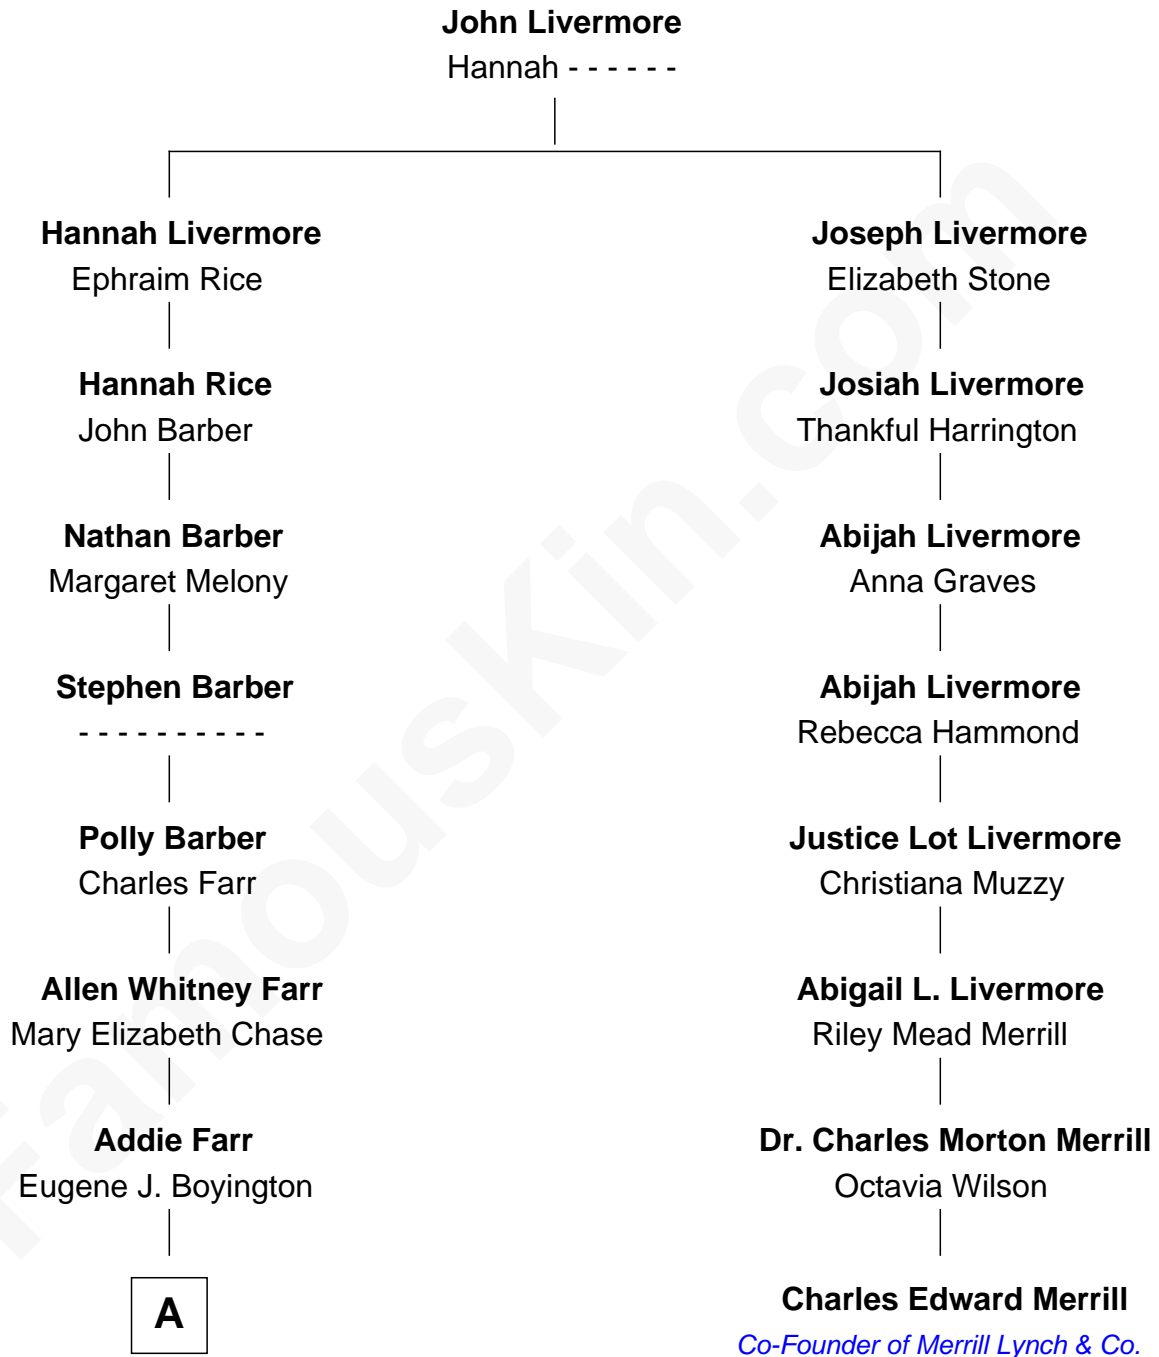

FamousKin.com Relationship Chart of

Judith Hoag

TV and Movie Actress

7th cousin 3 times removed of

Charles Edward Merrill

Co-Founder of Merrill Lynch & Company

A

—
Grace Elizabeth Boyington
Verness Sherman Woodward

—
A. Marietta Woodward
Levi Lawrence Todriff

—
Joan Esther Todriff
Charles Edward Hogg

—
Judith Hoag
TV and Movie Actress

FamousKin.com