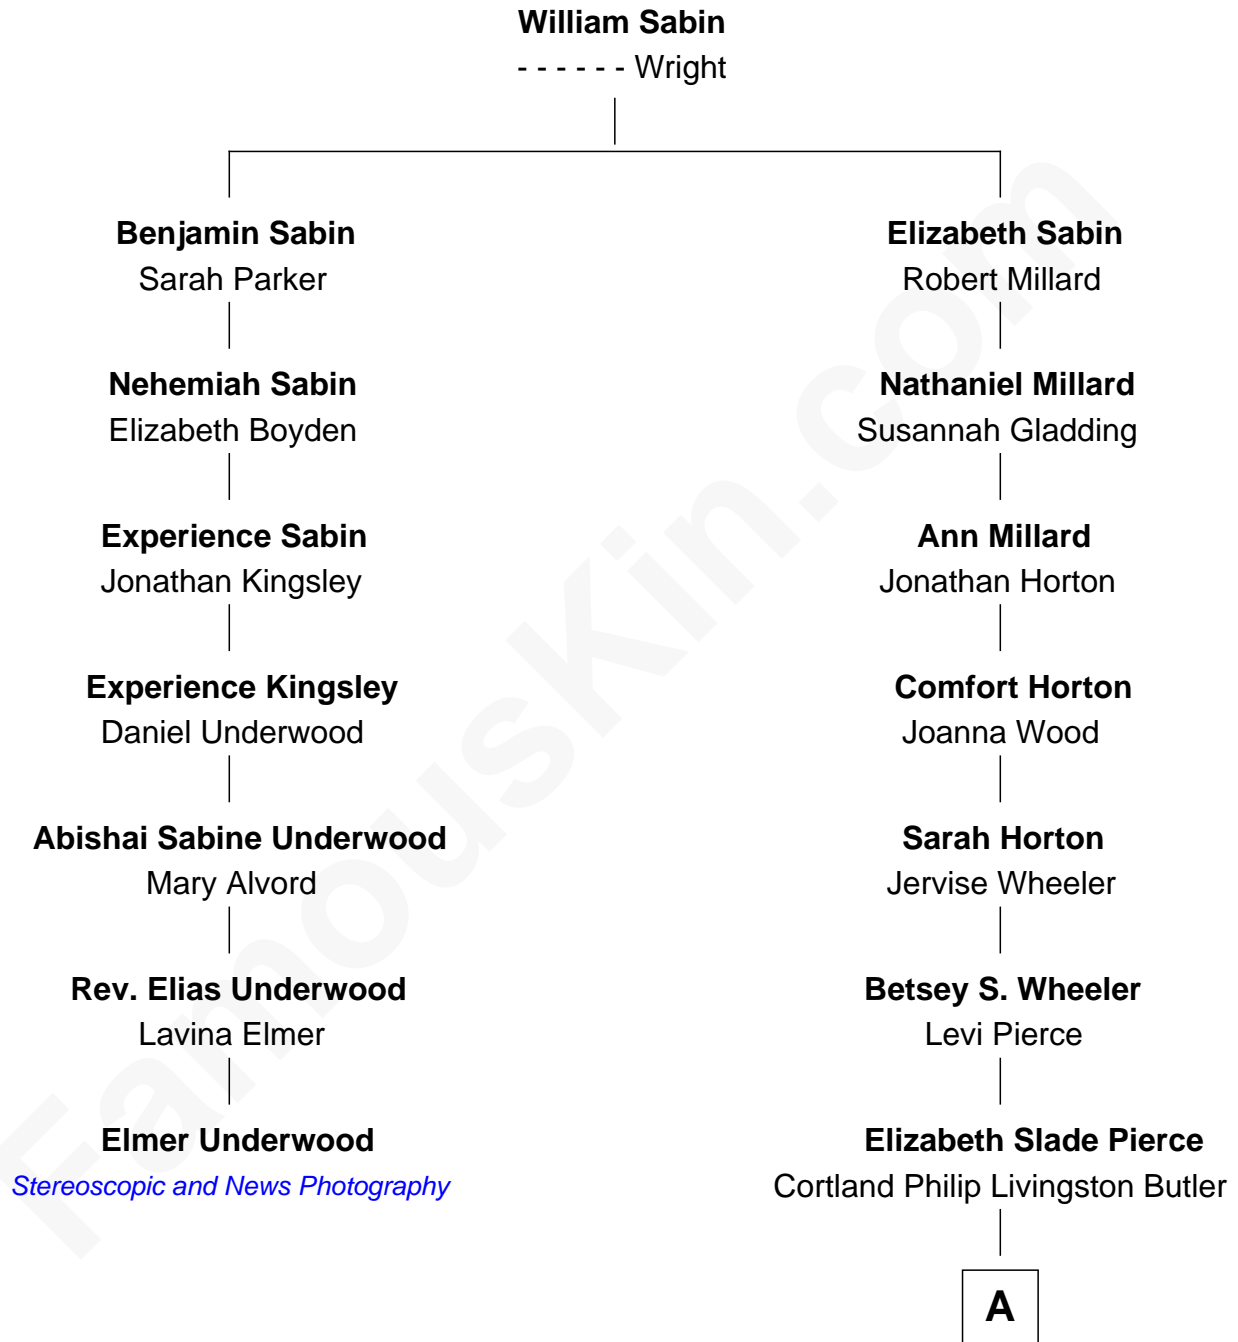

## Relationship Chart of

### Elmer Underwood

*Pioneers, Stereoscopic and News Photography*

6th cousin 5 times removed of

**Jonathan Bush**

*Co-founder and CEO of athenahealth*

**A**

—  
**Mary Elizabeth Butler**  
Robert Emmet Sheldon