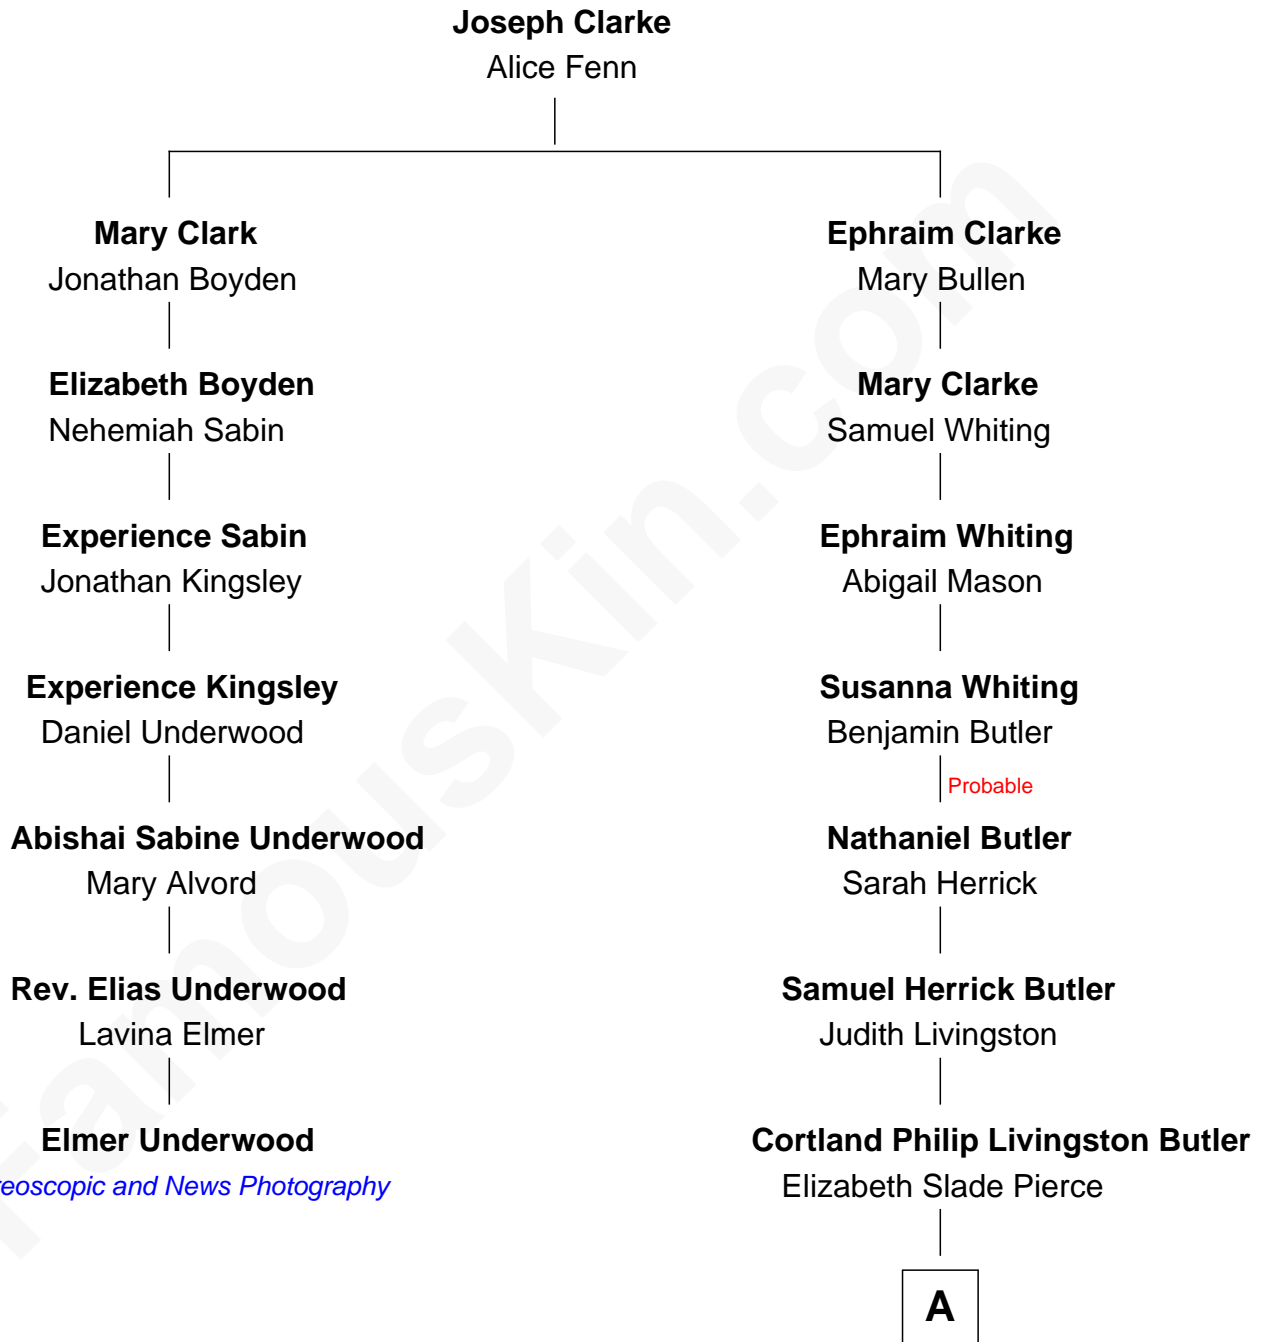

FamousKin.com

Relationship Chart of

Elmer Underwood

Pioneers, Stereoscopic and News Photography

6th cousin 5 times removed of

Jonathan Bush

Co-founder and CEO of athenahealth

A

—
Mary Elizabeth Butler
Robert Emmet Sheldon

—
Flora Sheldon
Samuel Prescott Bush

—
Prescott Sheldon Bush
Dorothy Wear Walker

—
Jonathan James Bush
Josephine Colwell Bradley

—
Jonathan Bush
Co-founder and CEO of athenahealth

FamousKin.com