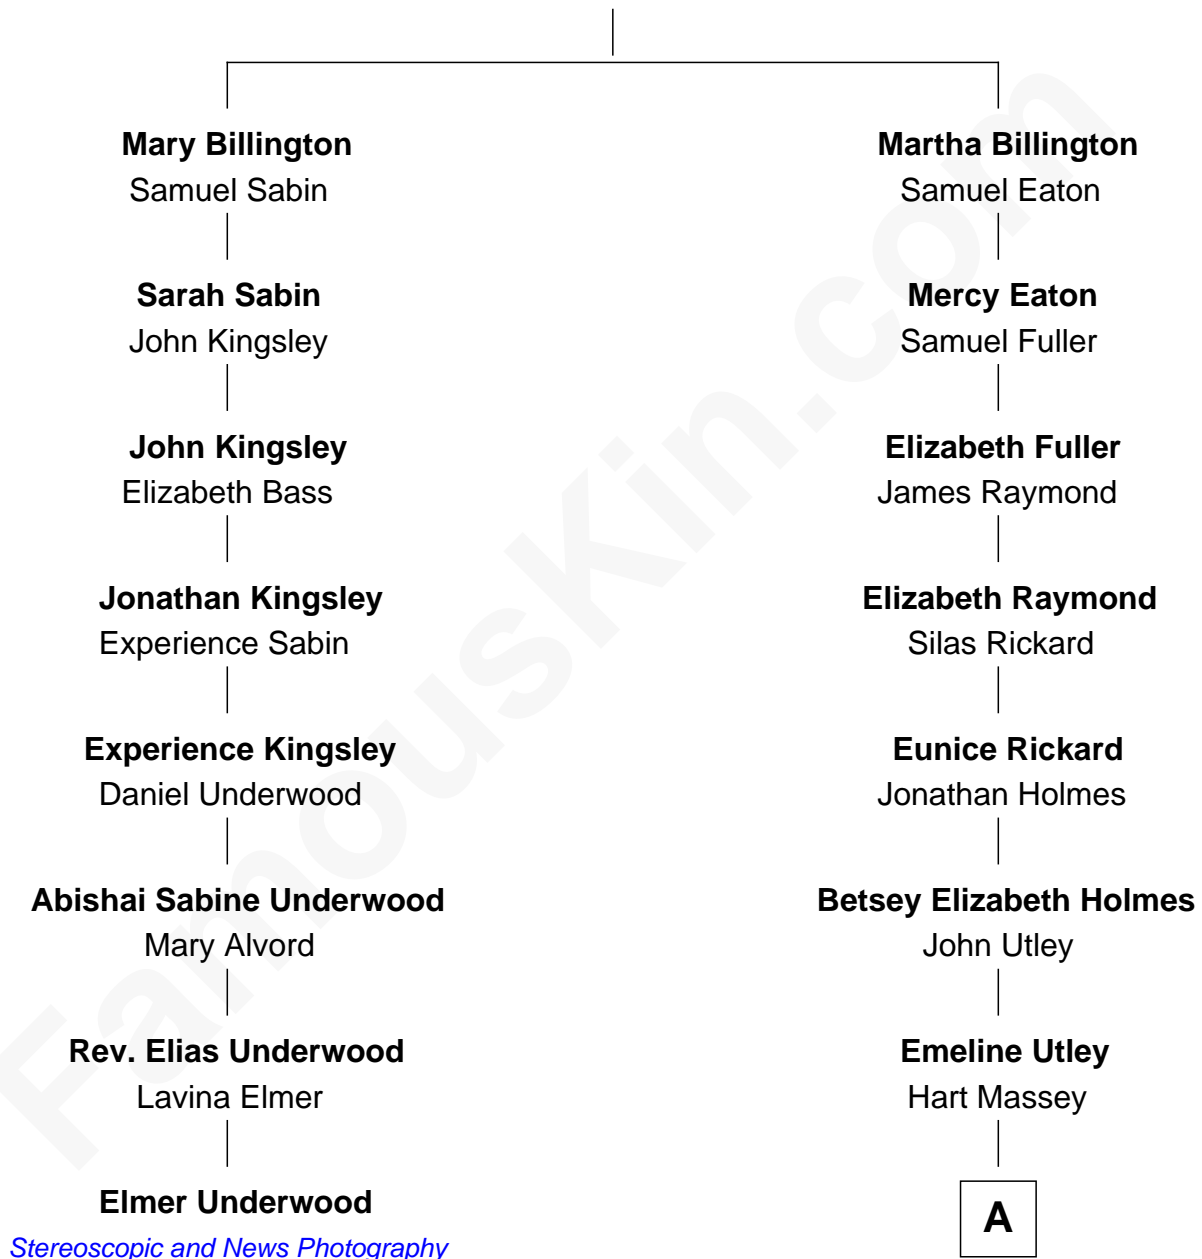

FamousKin.com

Relationship Chart of

Elmer Underwood

Pioneers, Stereoscopic and News Photography

7th cousin 2 times removed of

Ray Stanton Avery

Founder, Avery Dennison Corp.

Francis Billington
Christian Penn

A

—
Ella Amelia Massey
Samuel Fowler Dickinson

—
Emma Miller Dickinson
Oliver Perry Avery

—
Ray Stanton Avery
Founder, Avery Dennison Corp.

FamousKin.com