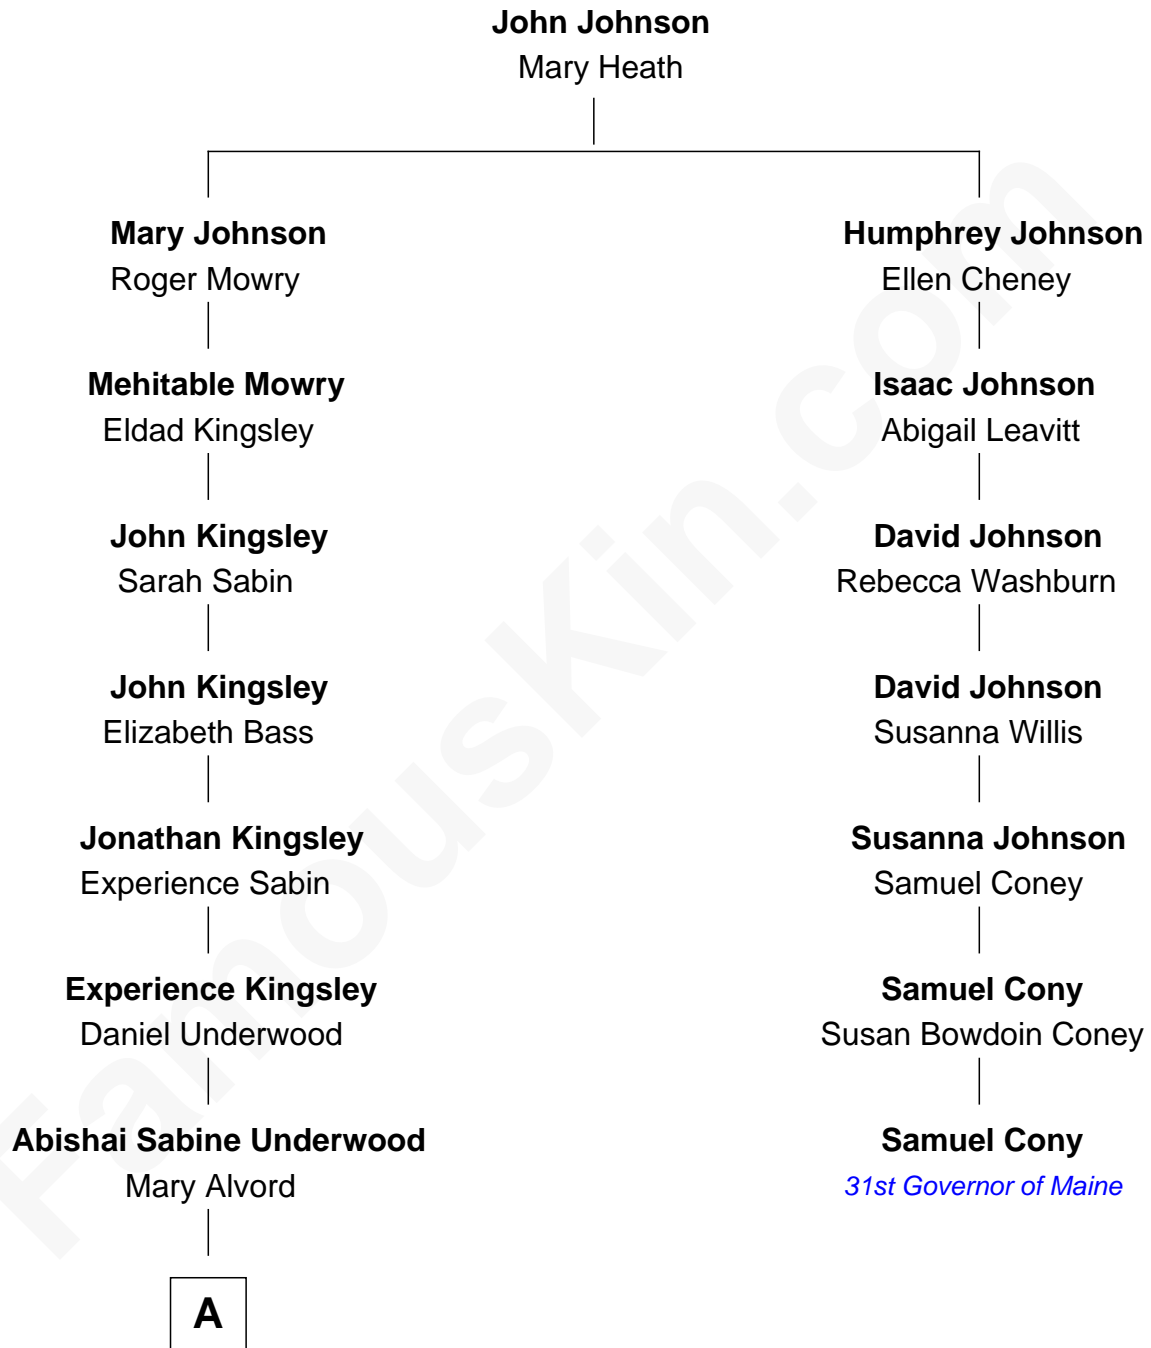

FamousKin.com

Relationship Chart of

Elmer Underwood

Pioneers, Stereoscopic and News Photography

6th cousin 2 times removed of

Samuel Cony

31st Governor of Maine

A

—
Rev. Elias Underwood

Lavina Elmer

—
Elmer Underwood

Stereoscopic and News Photography

FamousKin.com