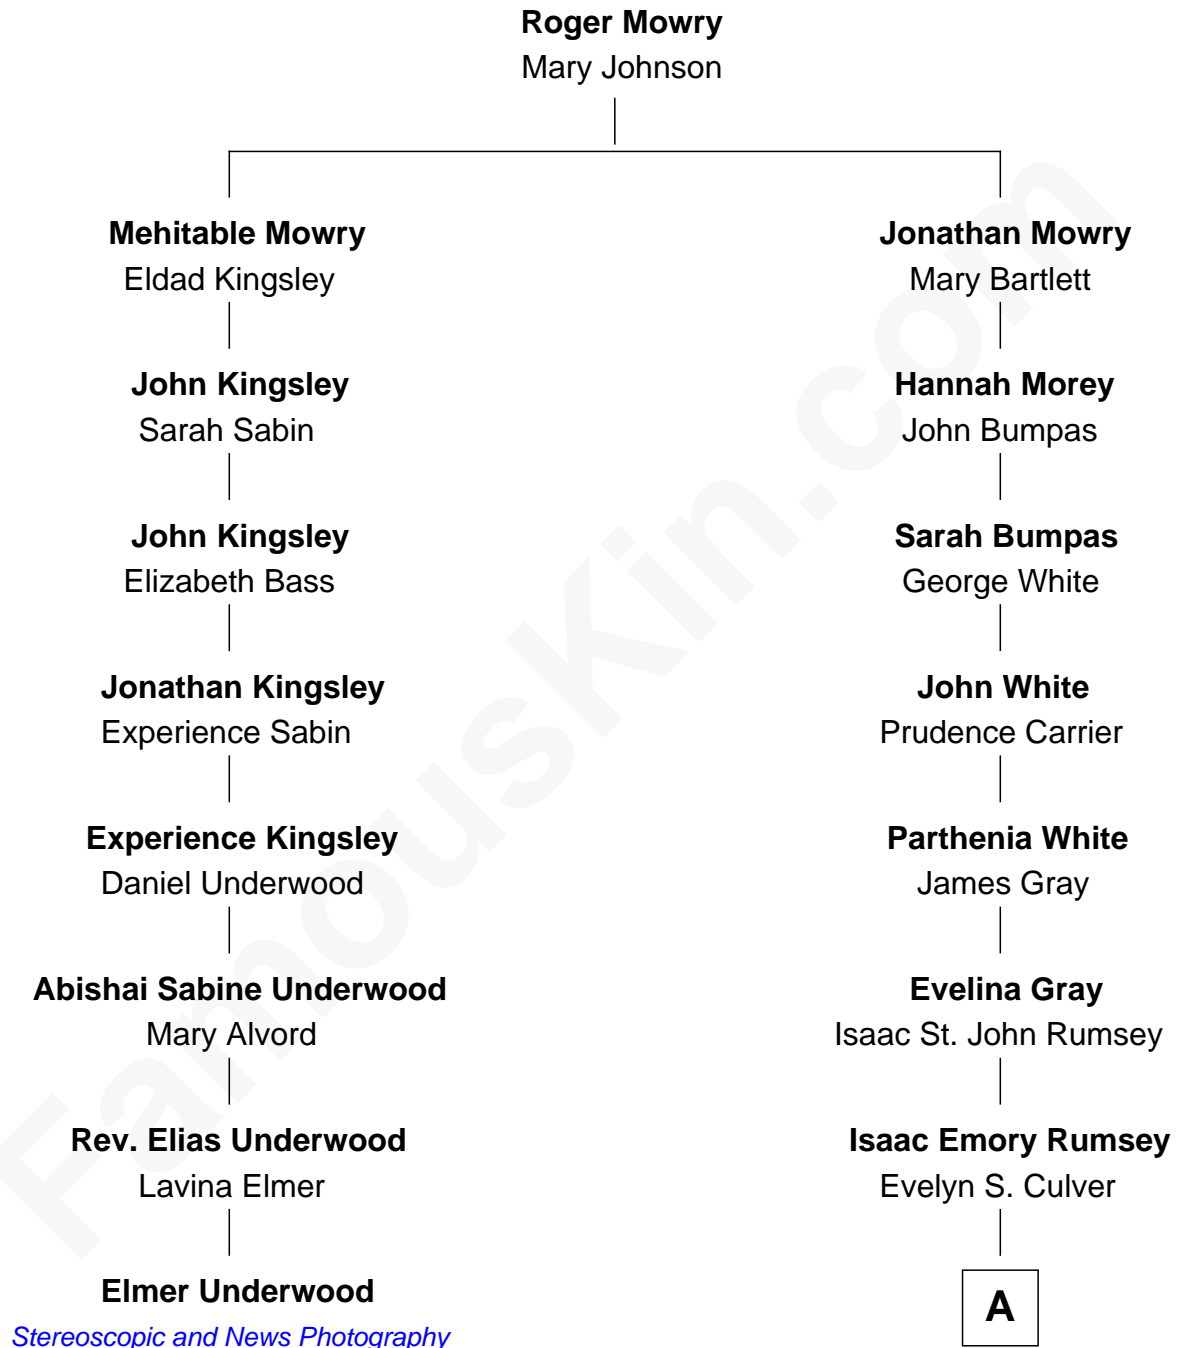

FamousKin.com

Relationship Chart of

Elmer Underwood

Pioneers, Stereoscopic and News Photography

7th cousin 3 times removed of

Shelley Fabares

TV and Movie Actress

A

James C. Rumsey

Ettie May Lawton

Ethel May Rumsey

Samuel Hamilton Eyler

Elsa Rose Eyler

James Alan Fabares

Shelley Fabares

TV and Movie Actress