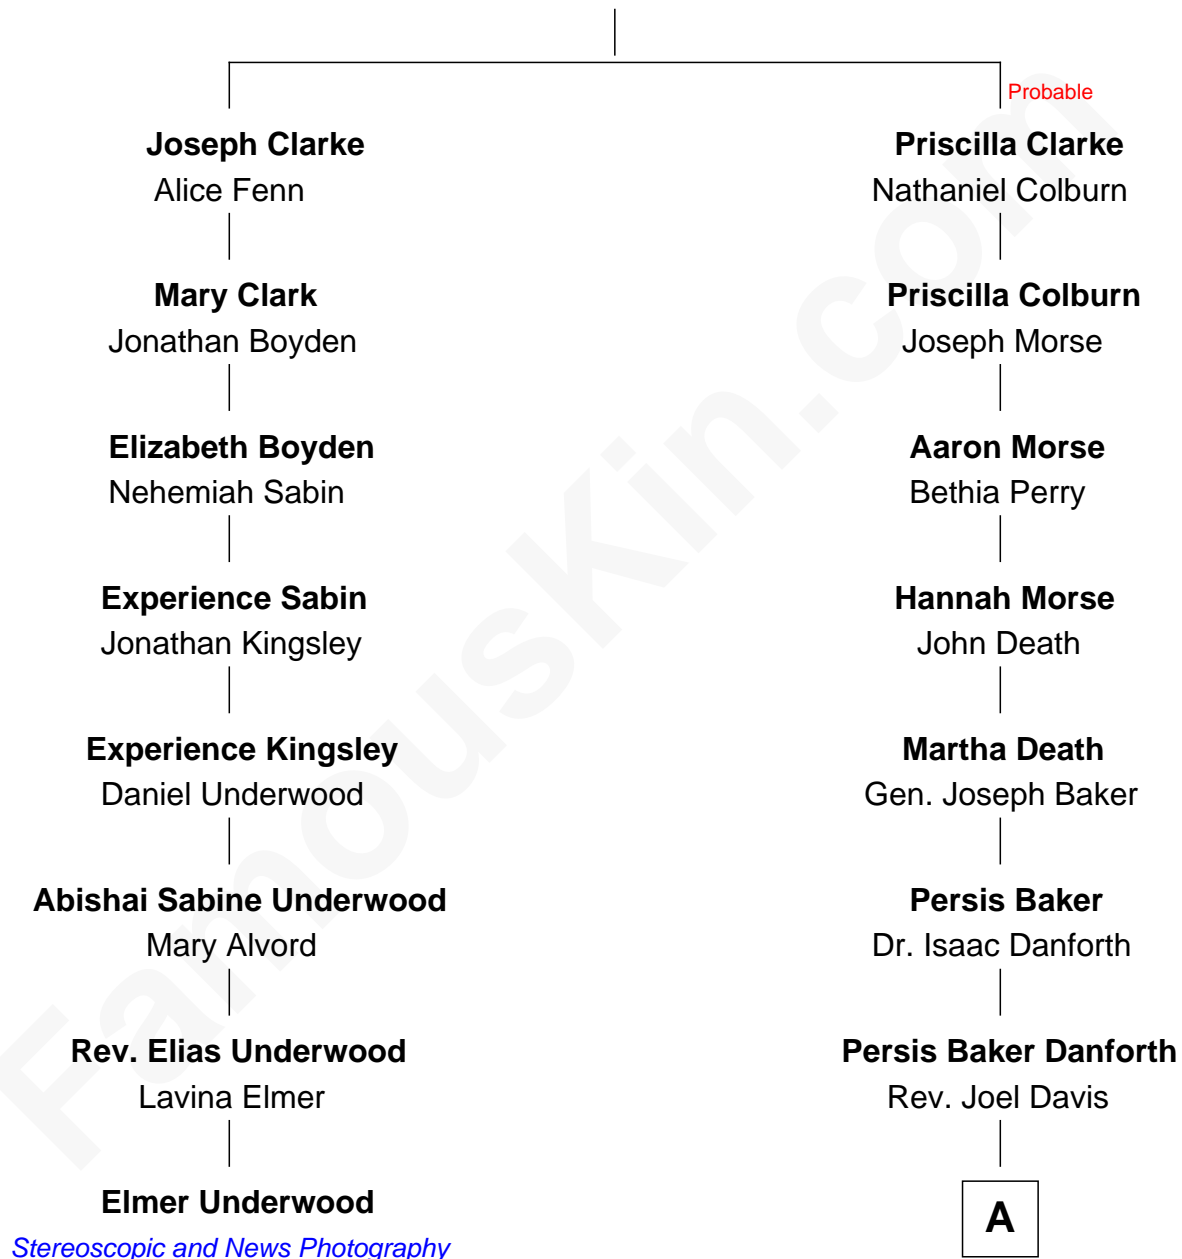

FamousKin.com

Relationship Chart of

Elmer Underwood

Pioneers, Stereoscopic and News Photography

7th cousin 4 times removed of

Geena Davis

Movie and TV Actress

Thomas Clarke

Mary Canne

A

Isaac Danforth Davis

Mary Ann Farnham

William Farnham Davis

Nancy May Greene

Isaac Danforth Davis

Edna Frances Greene