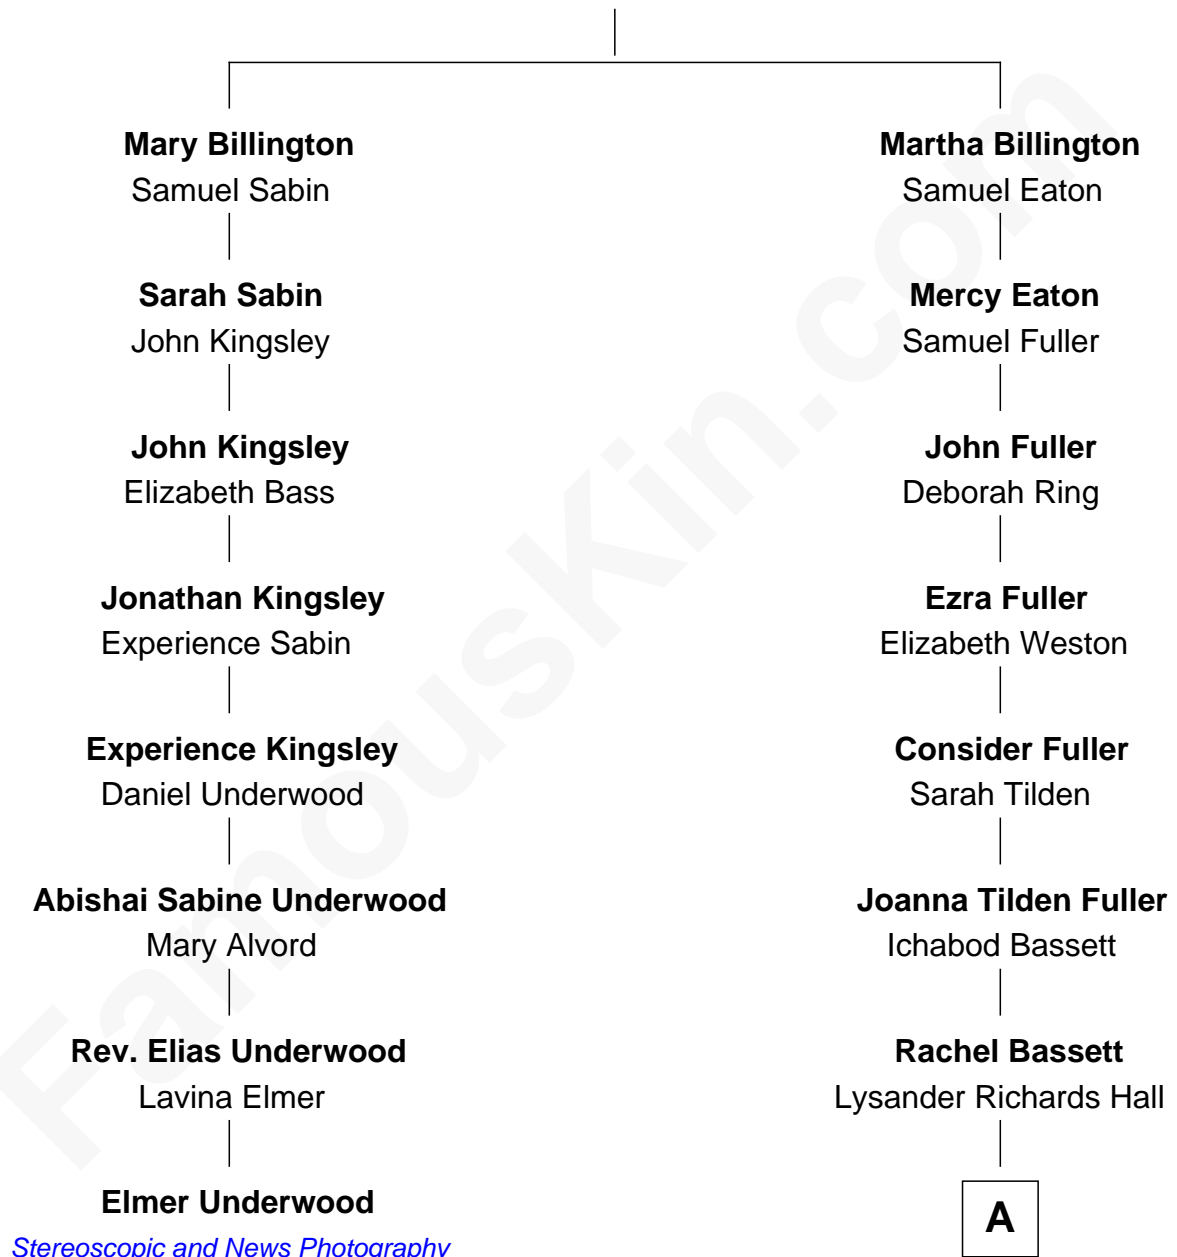

## Relationship Chart of

### Elmer Underwood

*Pioneers, Stereoscopic and News Photography*

7th cousin 3 times removed of

**Geena Davis**

*Movie and TV Actress*

**Francis Billington**

Christian Penn

**A**

—  
**Elbert Lysander Hall**

Lucy J. Price

—  
**Florence Martha Hall**

Dr. William Henry Cook

—  
**Lucille Martha Cook**

William Frank Davis

—  
**Geena Davis**

*Movie and TV Actress*