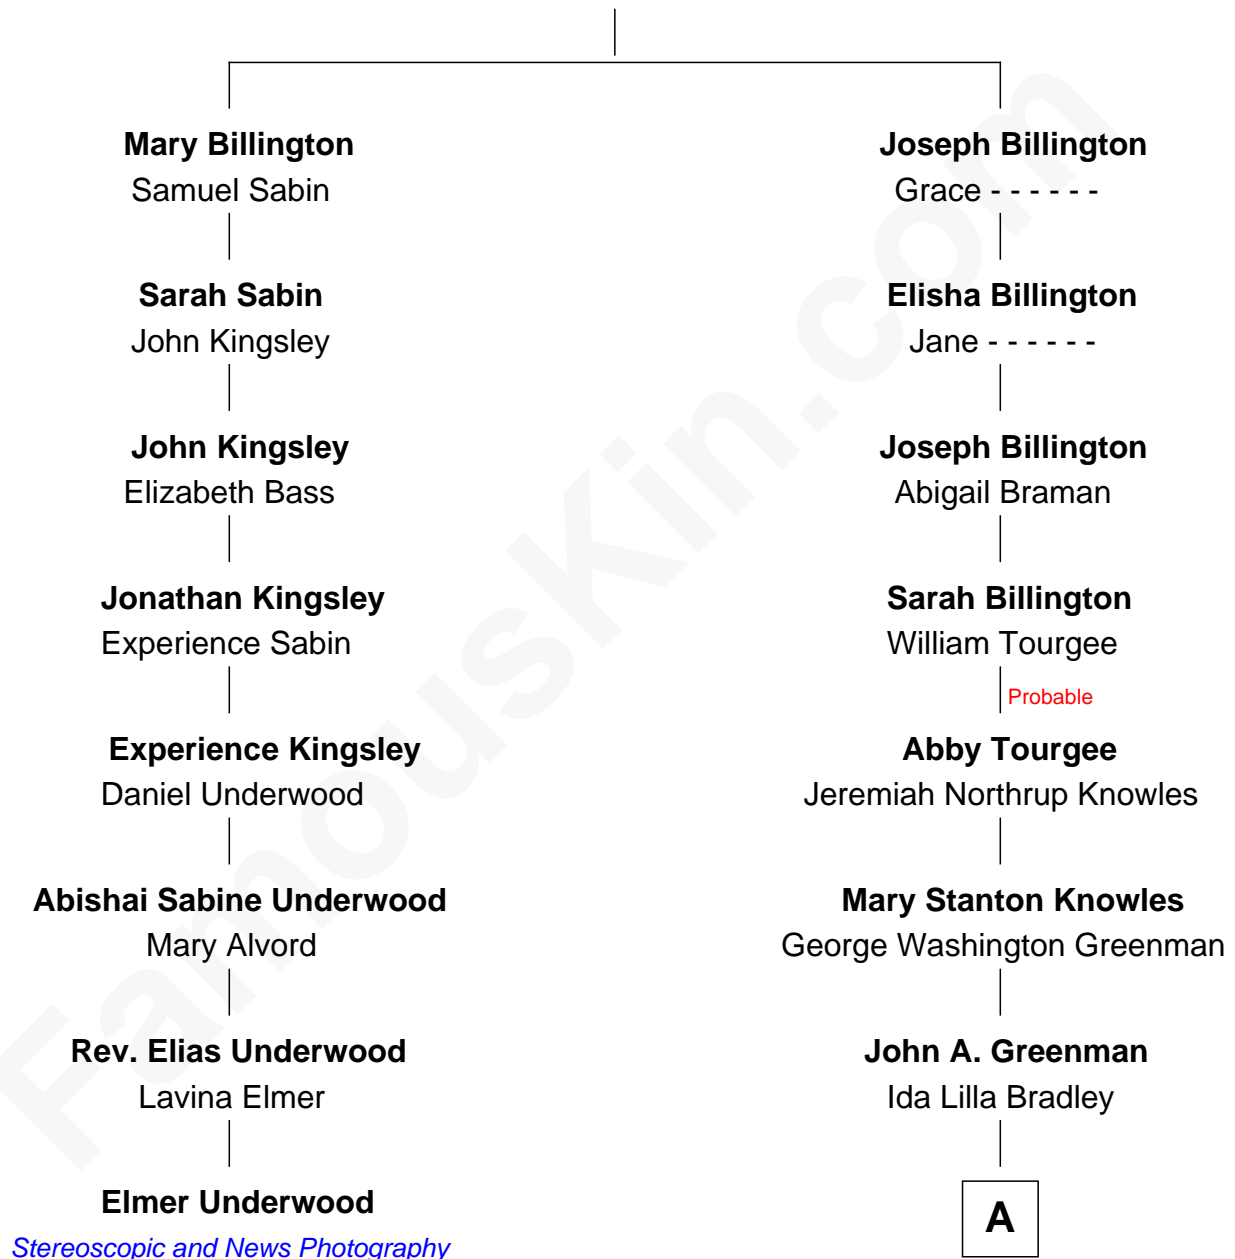

## Relationship Chart of

### Elmer Underwood

*Pioneers, Stereoscopic and News Photography*

7th cousin 3 times removed of

**Charlie Day**

*TV and Movie Actor*

**Francis Billington**  
Christian Penn

**A**

**Adelaide Maria Greenman**

Reuben Wallace Peckham

**Dr. Lawton Parker Greenman Peckham**

Katharine Hartwell Austin

**Mary Adelaide Peckham**

Thomas Charles Day

**Charlie Day**

*TV and Movie Actor*