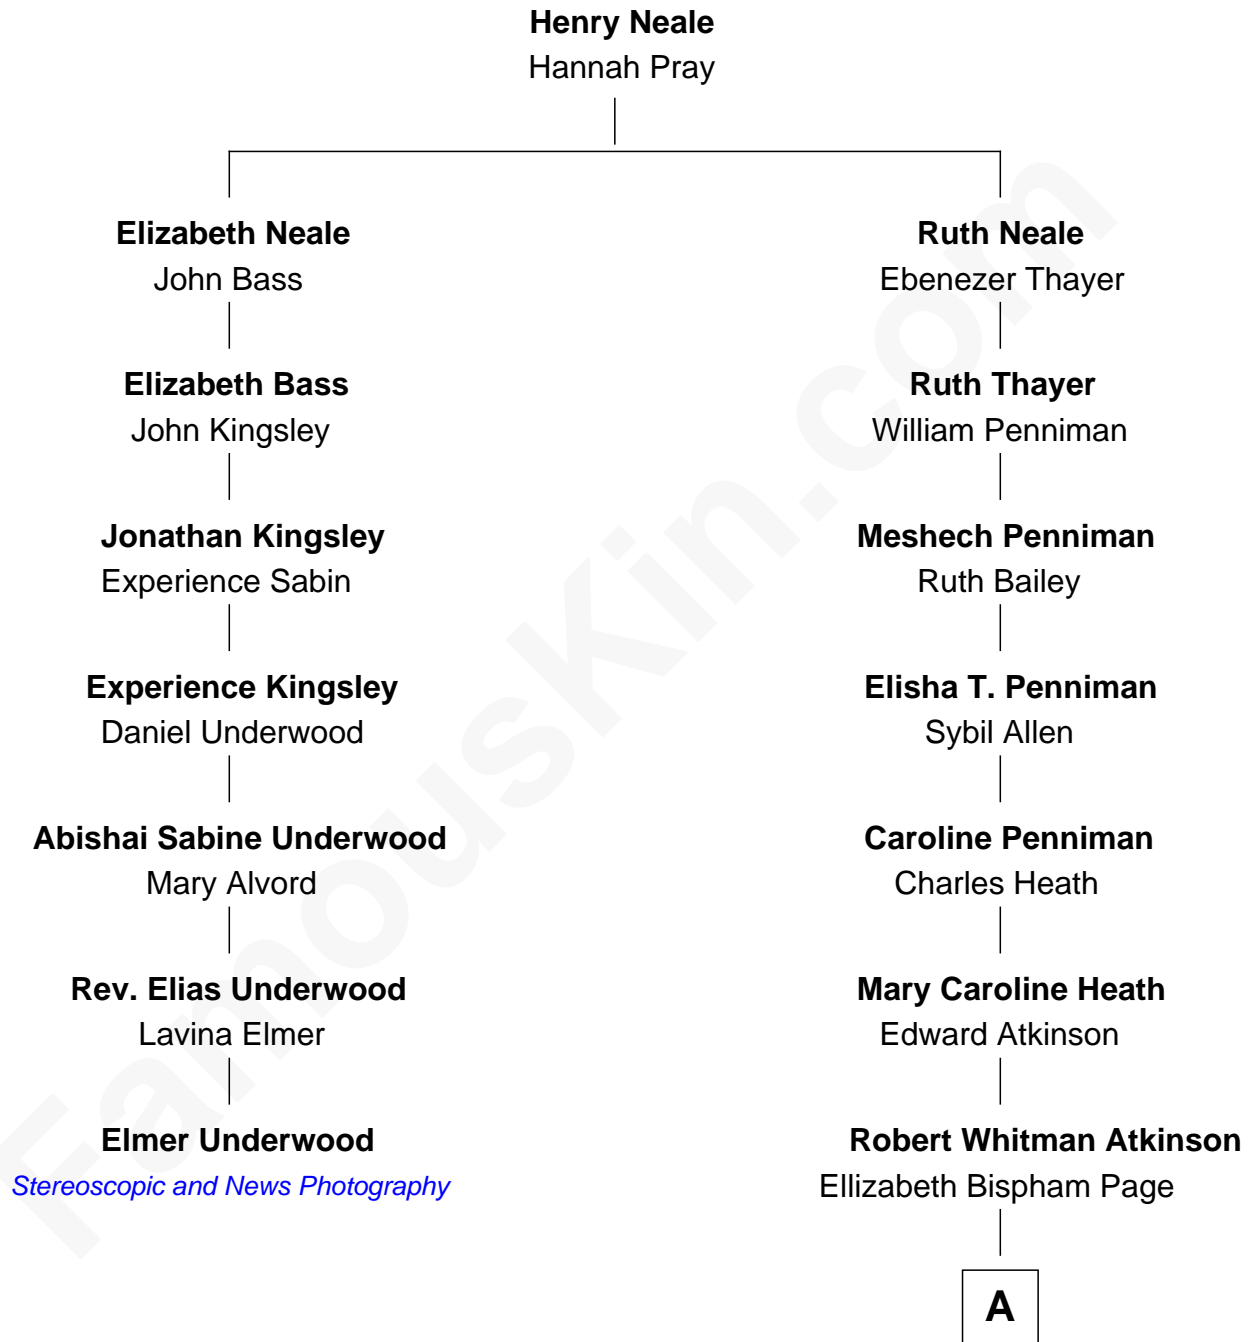

## Relationship Chart of

### Elmer Underwood

*Pioneers, Stereoscopic and News Photography*

6th cousin 2 times removed of

### Sam Waterston

*Stage, TV and Movie Actor*

**A**

**Alice Tucker Atkinson**  
George Chychele Waterston

**Sam Waterston**  
*Stage, TV and Movie Actor*

FamousKin.com