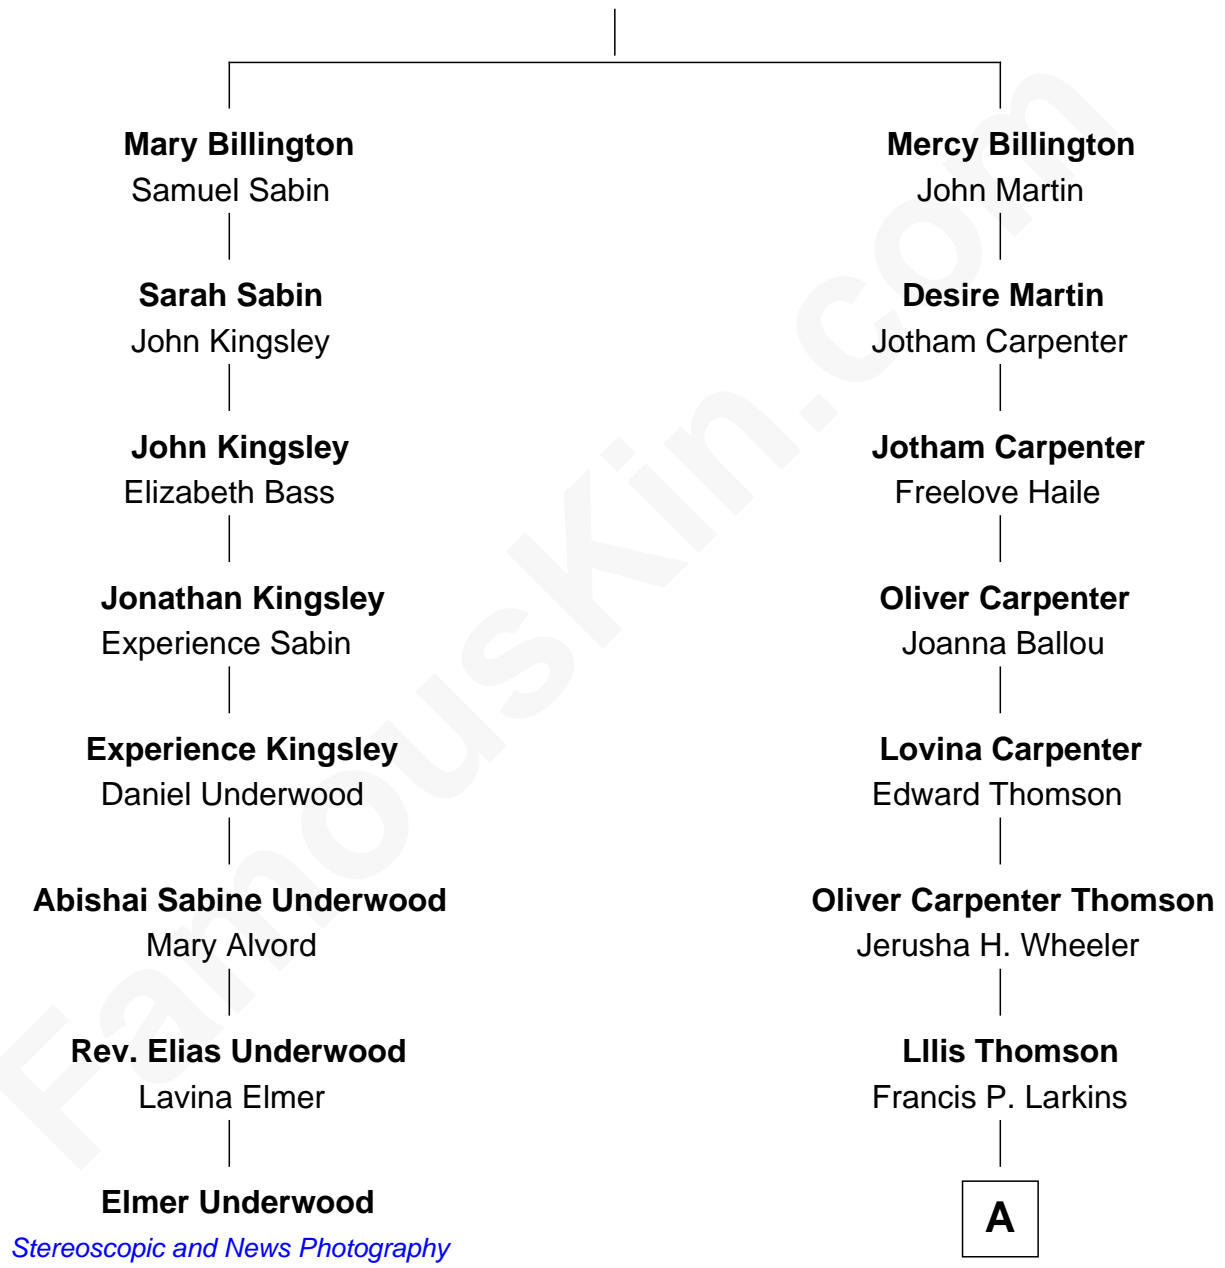

FamousKin.com

Relationship Chart of

Elmer Underwood

Pioneers, Stereoscopic and News Photography

7th cousin 5 times removed of

Ava Michelle

Model and Actress

Francis Billington

Christian Penn

A

Anna E. Larkins

Charles S. Gray

Charles Thompson Gray

Flavilla May Hunt

Ruth Marion Gray

George William Cota