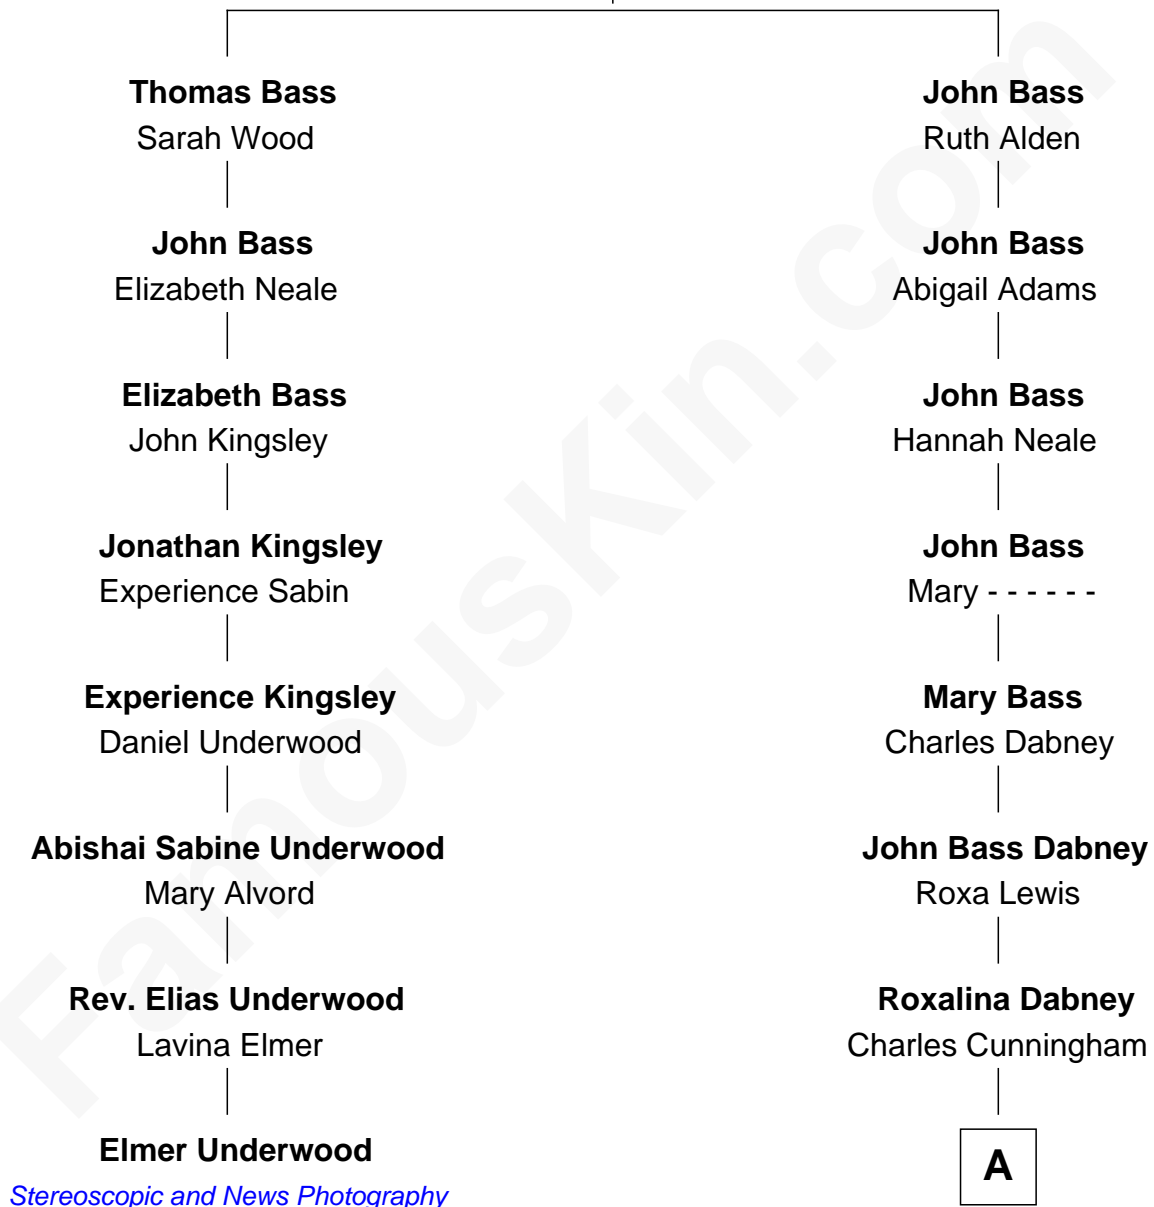

FamousKin.com

Relationship Chart of

Elmer Underwood

Pioneers, Stereoscopic and News Photography

7th cousin 4 times removed of

Jennifer Coolidge
TV and Movie Actress

Samuel Bass
Anne Savell

A