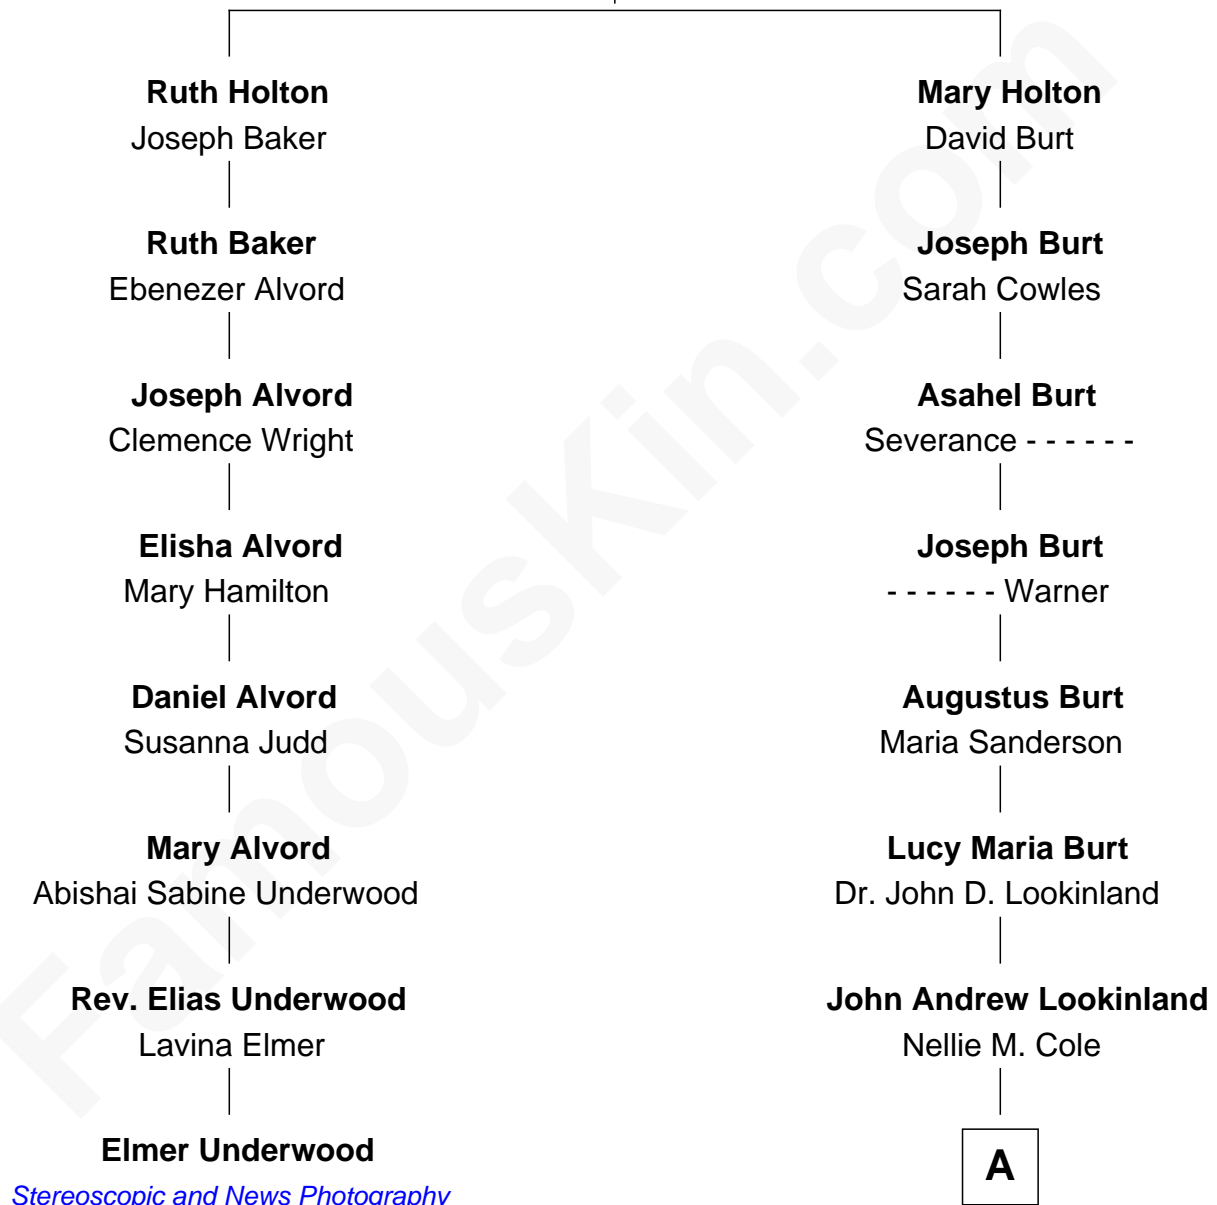

FamousKin.com

Relationship Chart of

Elmer Underwood

Pioneers, Stereoscopic and News Photography

7th cousin 2 times removed of

Michael Lookinland

TV Actor

William Holton

Mary - - - - -

A

—
Orrin Paul Lookinland

Madeline Tait

—
Paul Russell Lookinland

Karen Ruth McKinney

—
Michael Lookinland

TV Actor