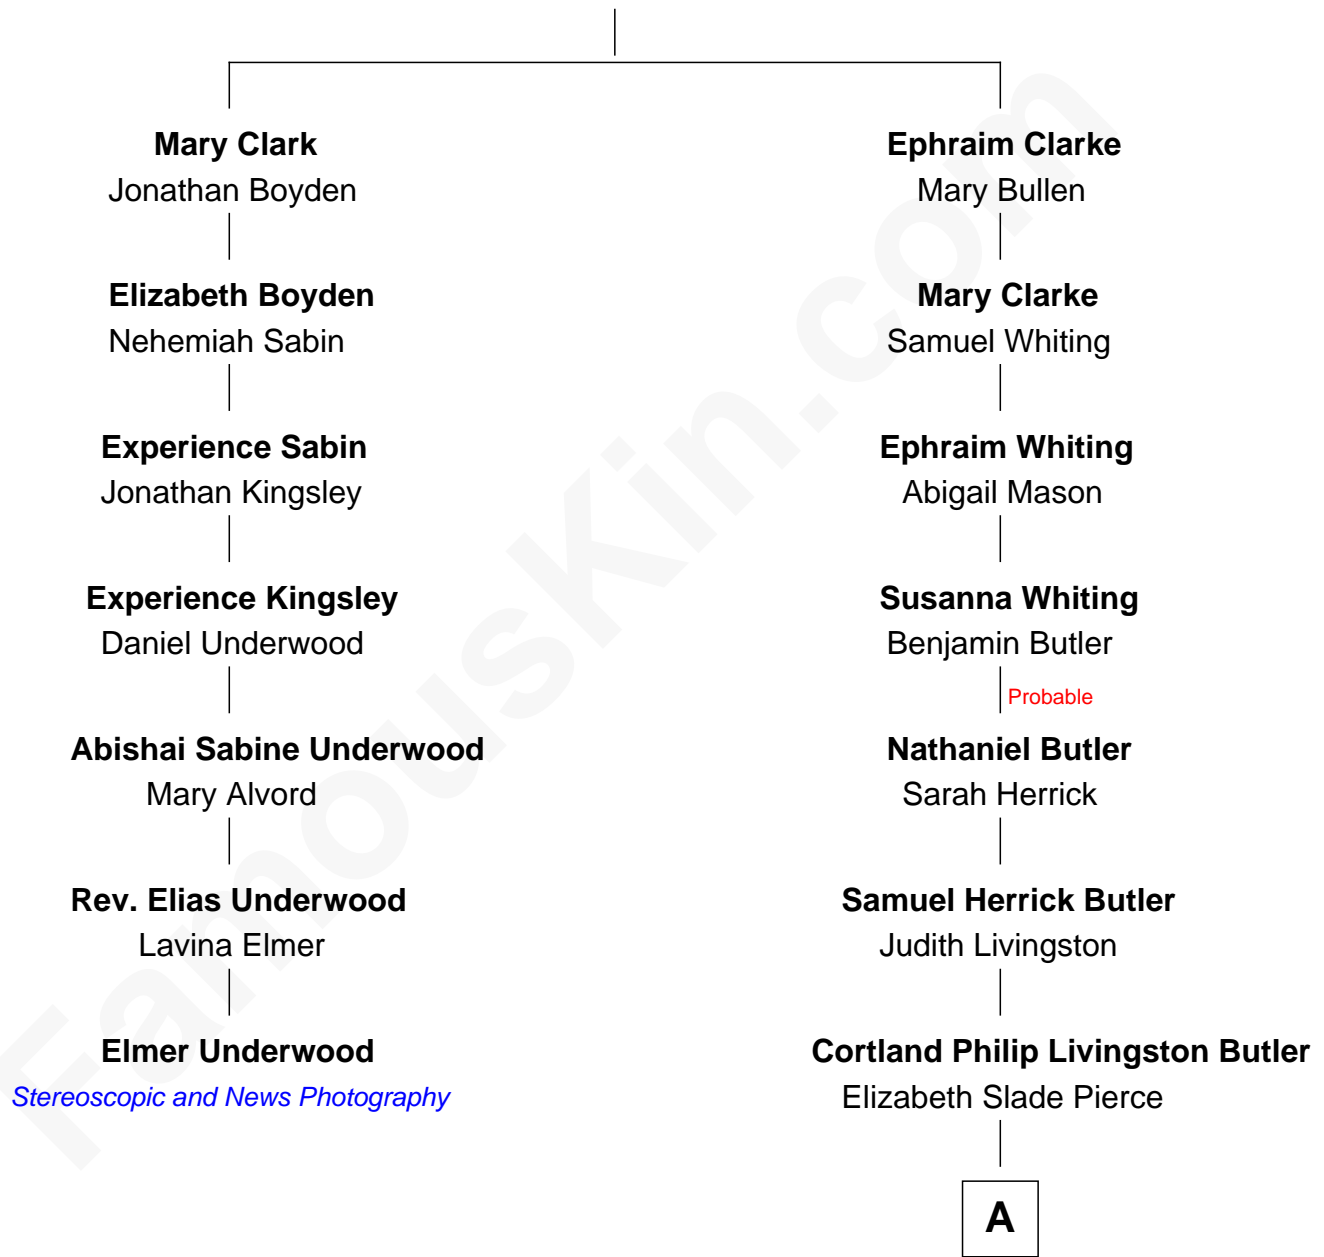

## Relationship Chart of

### Elmer Underwood

*Pioneers, Stereoscopic and News Photography*

6th cousin 4 times removed of

**George H. W. Bush**  
*41st U.S. President*

**Joseph Clarke**  
Alice Fenn

**A**

—  
**Mary Elizabeth Butler**  
Robert Emmet Sheldon

—  
**Flora Sheldon**  
Samuel Prescott Bush

—  
**Prescott Sheldon Bush**  
Dorothy Wear Walker

—  
**George H. W. Bush**  
*41st U.S. President*

FamousKin.com