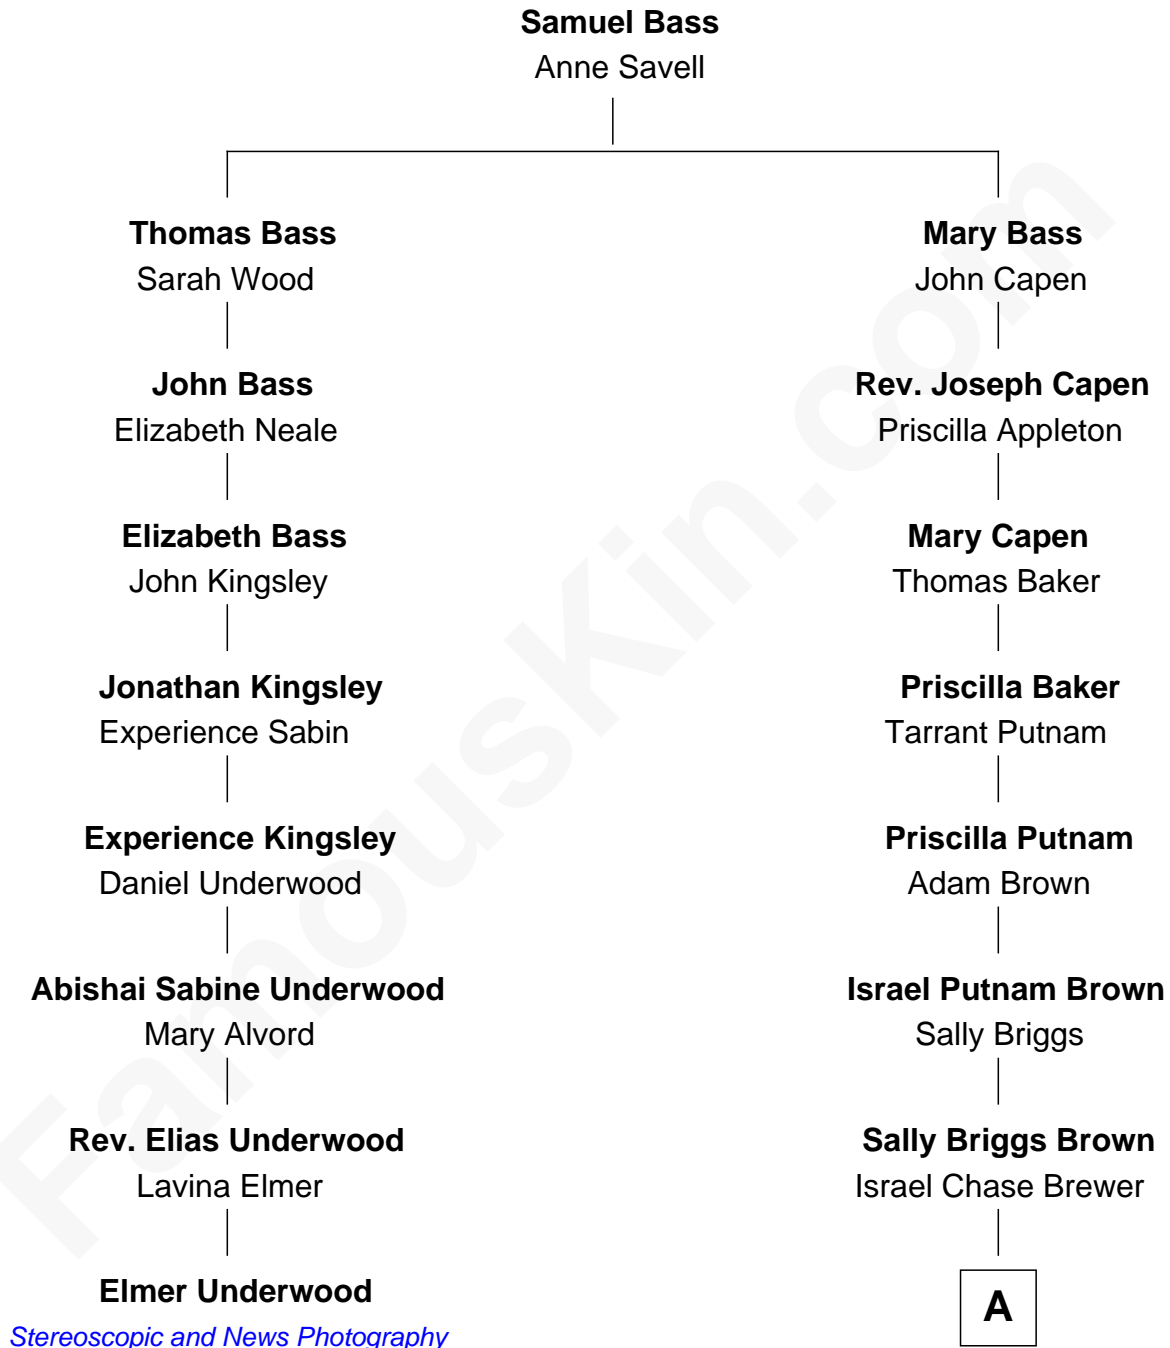

FamousKin.com

Relationship Chart of

Elmer Underwood

Pioneers, Stereoscopic and News Photography

7th cousin 2 times removed of

Calvin Coolidge
30th U.S. President

A

Sarah Almeda Brewer
Calvin Galusha Coolidge

Col. John Calvin Coolidge
Victoria Josephine Moor

Calvin Coolidge
30th U.S. President

FamousKin.com