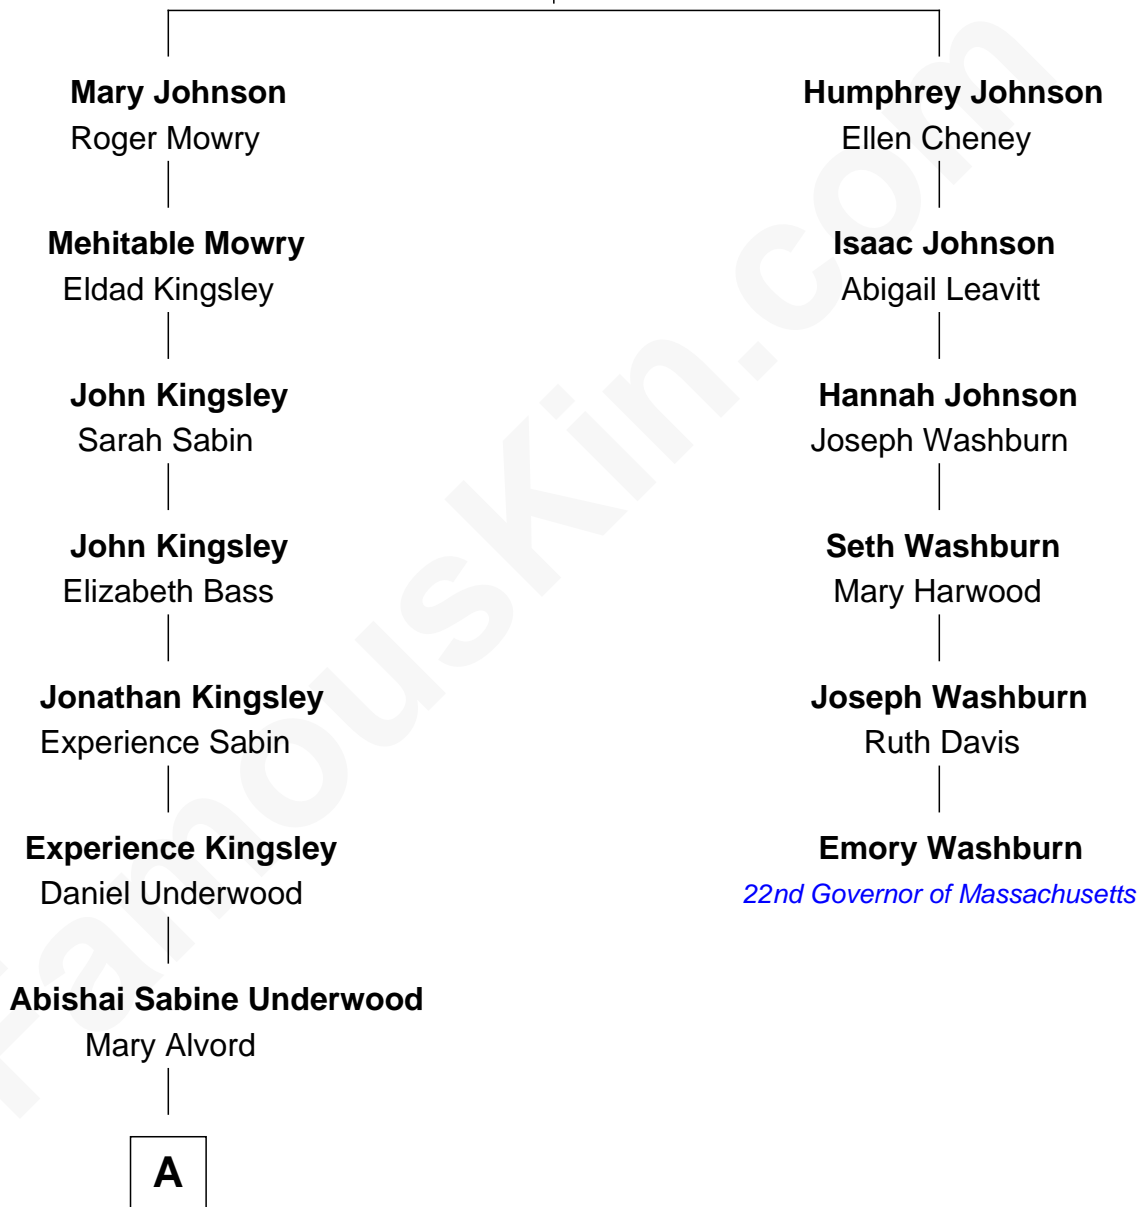

FamousKin.com

Relationship Chart of

Bert Underwood

Pioneers, Stereoscopic and News Photography

5th cousin 3 times removed of

Emory Washburn

22nd Governor of Massachusetts

John Johnson

Mary Heath

A

Rev. Elias Underwood

Lavina Elmer

Bert Underwood

Stereoscopic and News Photography

FamousKin.com