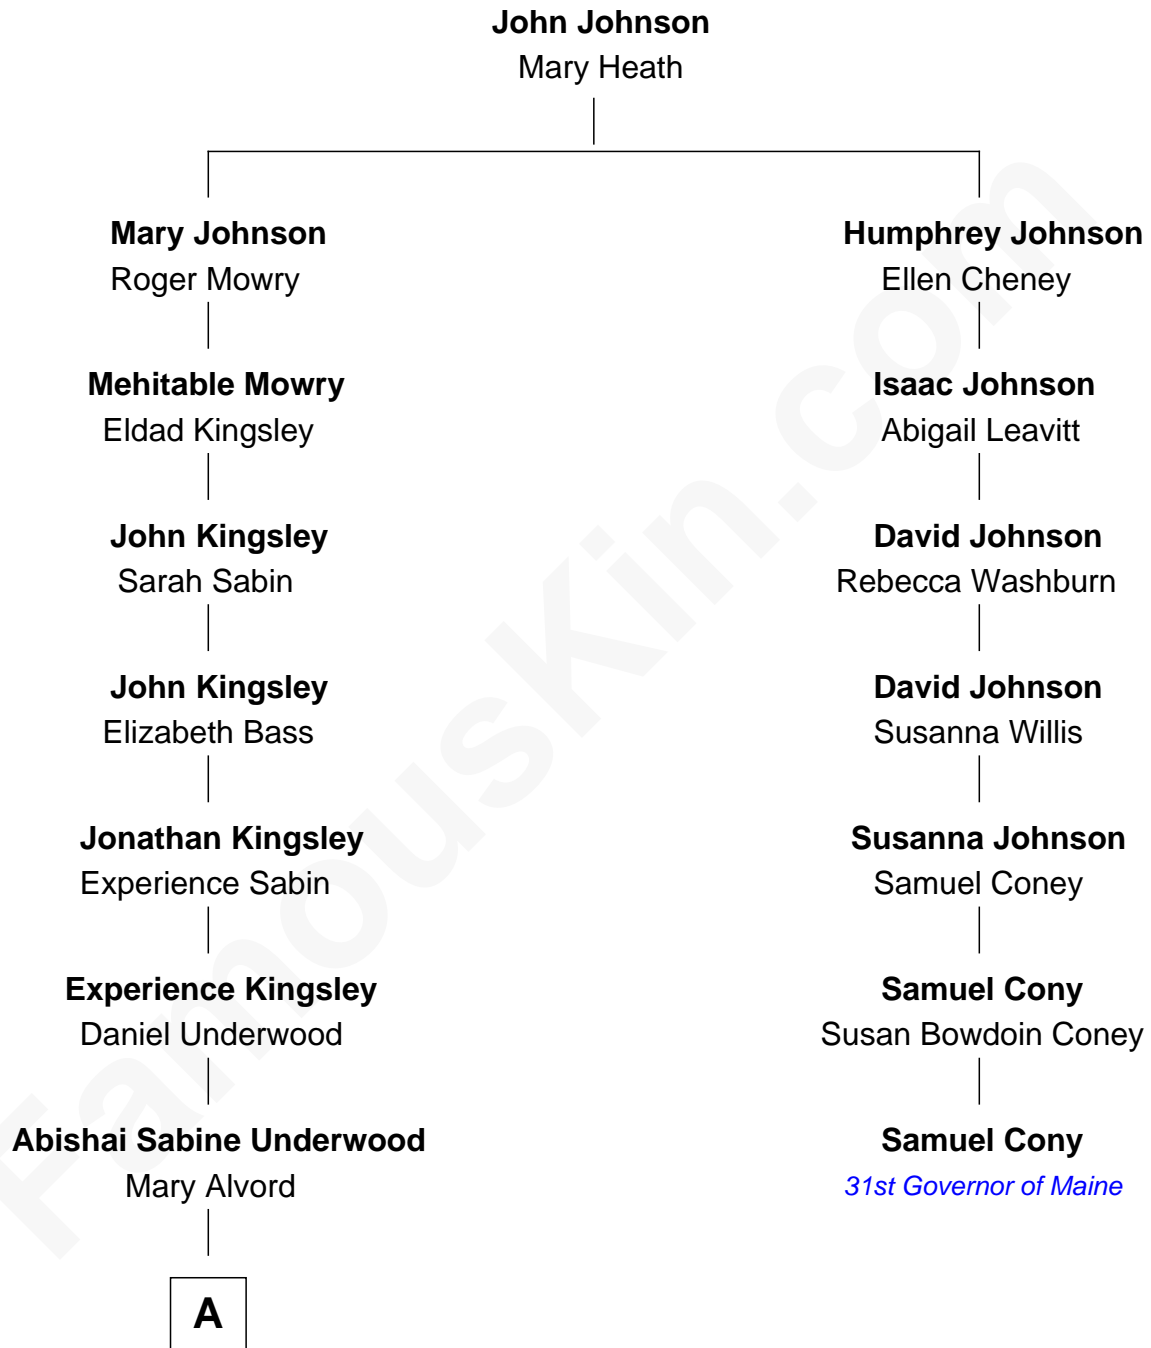

## Relationship Chart of

### Bert Underwood

*Pioneers, Stereoscopic and News Photography*

6th cousin 2 times removed of

**Samuel Cony**

*31st Governor of Maine*

**A**

Rev. Elias Underwood

Lavina Elmer