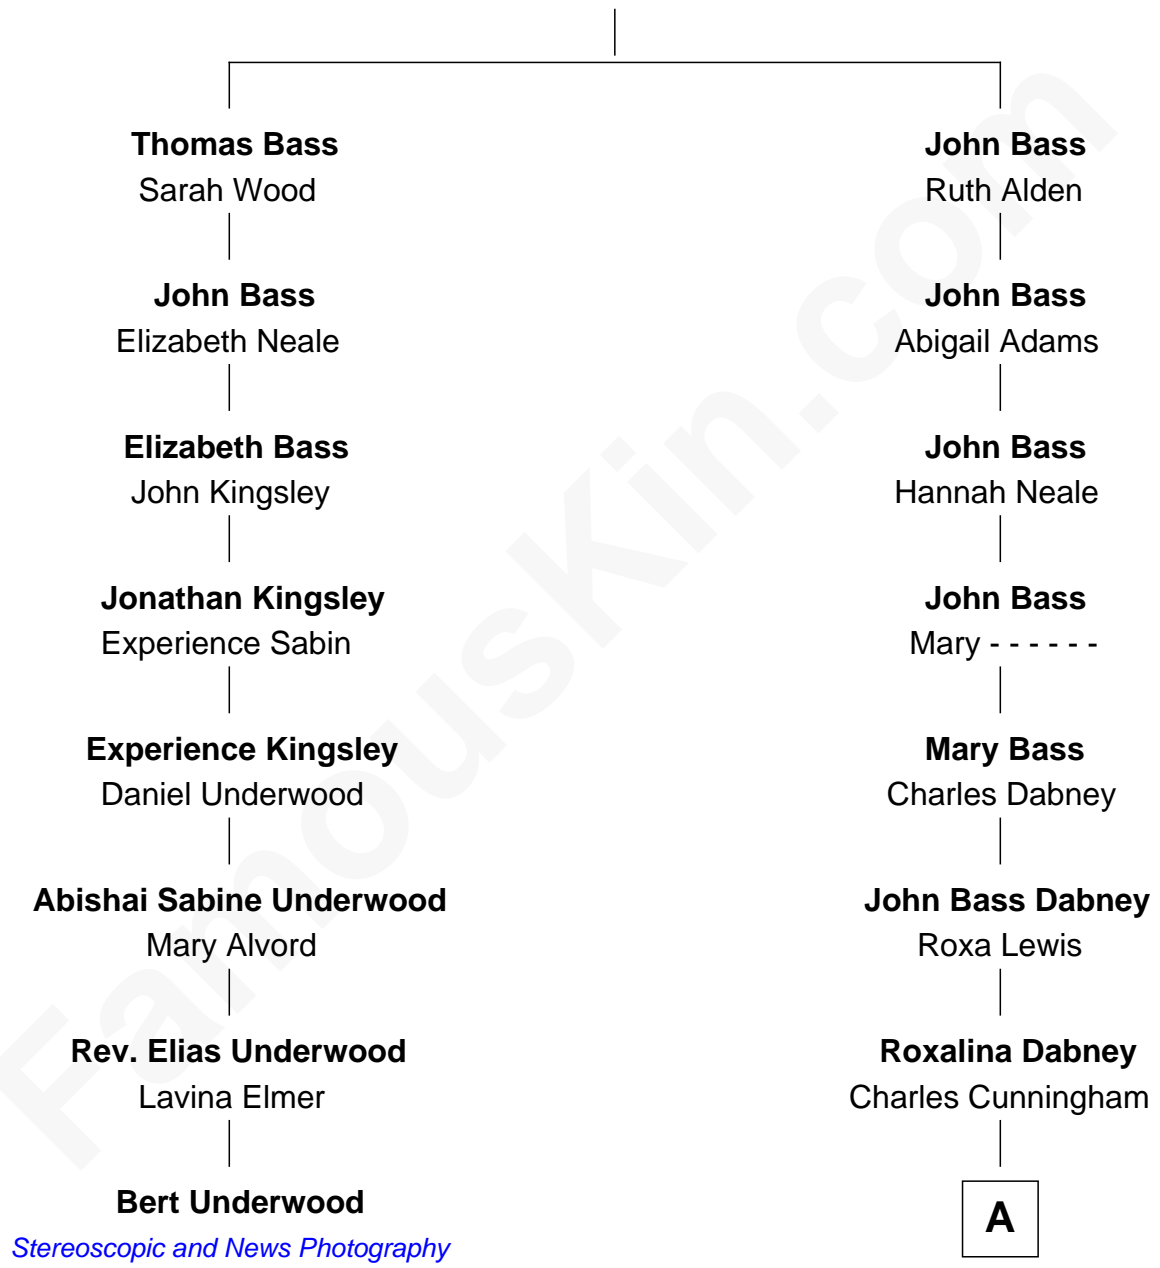

FamousKin.com Relationship Chart of

Bert Underwood

Pioneers, Stereoscopic and News Photography

7th cousin 4 times removed of

Jennifer Coolidge

TV and Movie Actress

Samuel Bass

Anne Savell

A

Frederic Cunningham

Sarah Maria Parker

Frederic Cunningham

Hetty Sullivan Lawrence

Susannah Cunningham

John Templeman Coolidge

Paul Constant Coolidge