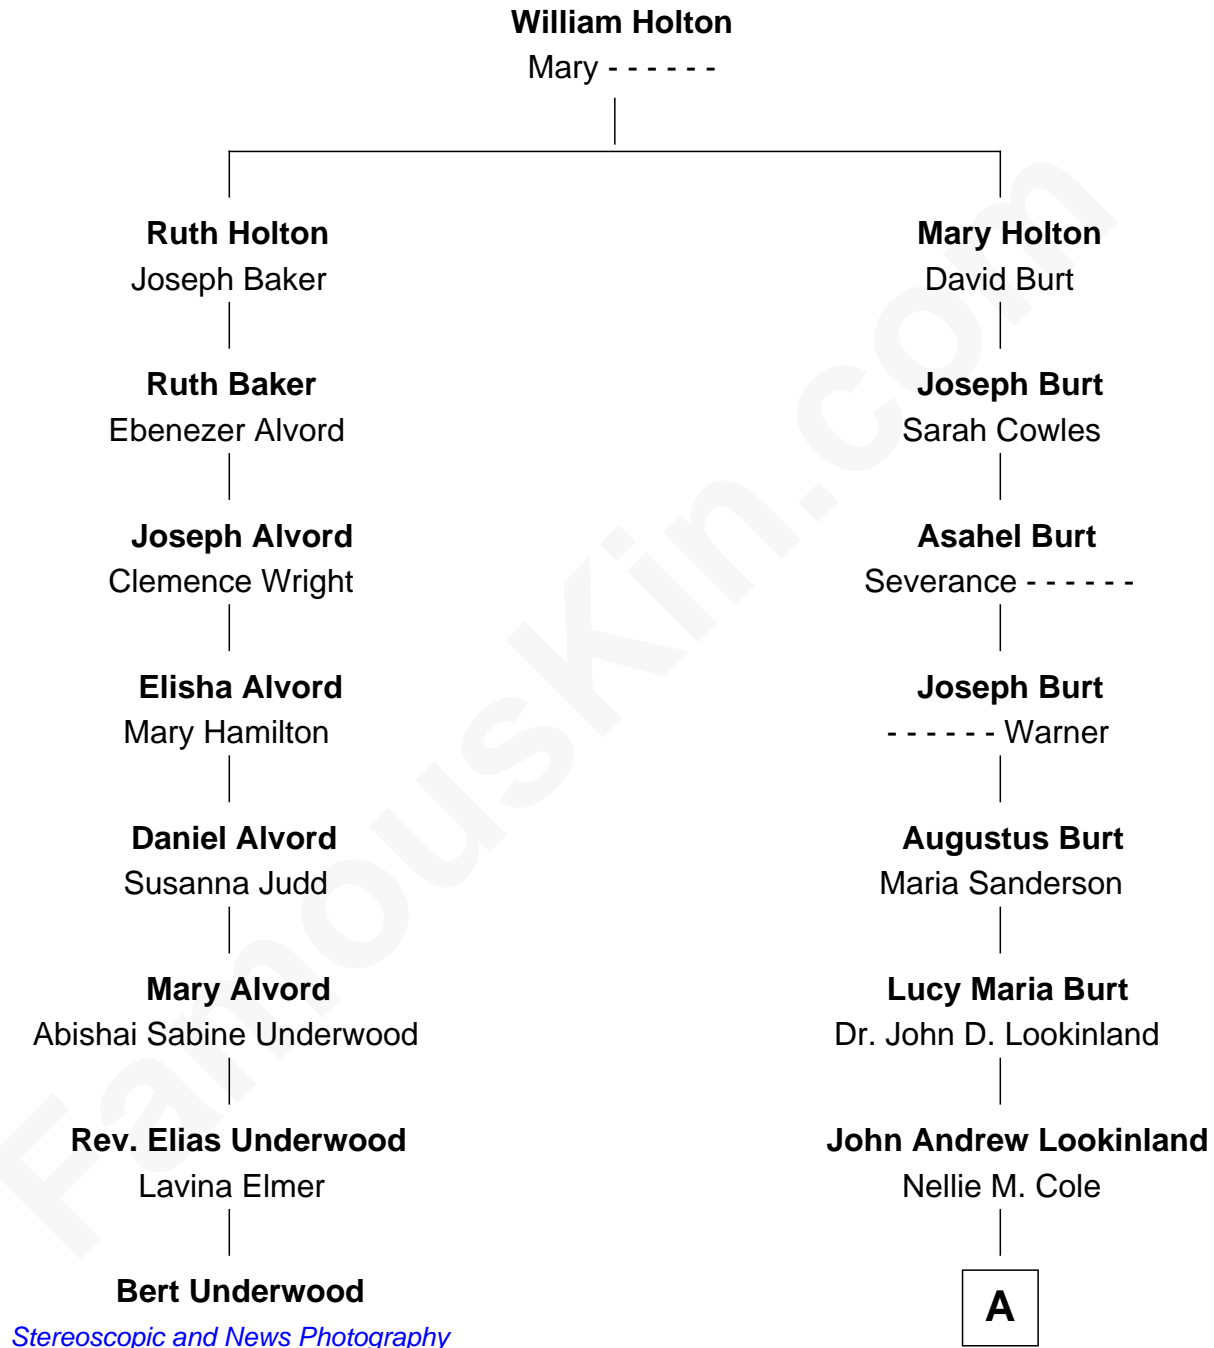

FamousKin.com

Relationship Chart of

Bert Underwood

Pioneers, Stereoscopic and News Photography

7th cousin 2 times removed of

Michael Lookinland

TV Actor

A

—
Orrin Paul Lookinland

Madeline Tait

—
Paul Russell Lookinland

Karen Ruth McKinney

—
Michael Lookinland

TV Actor

FamousKin.com