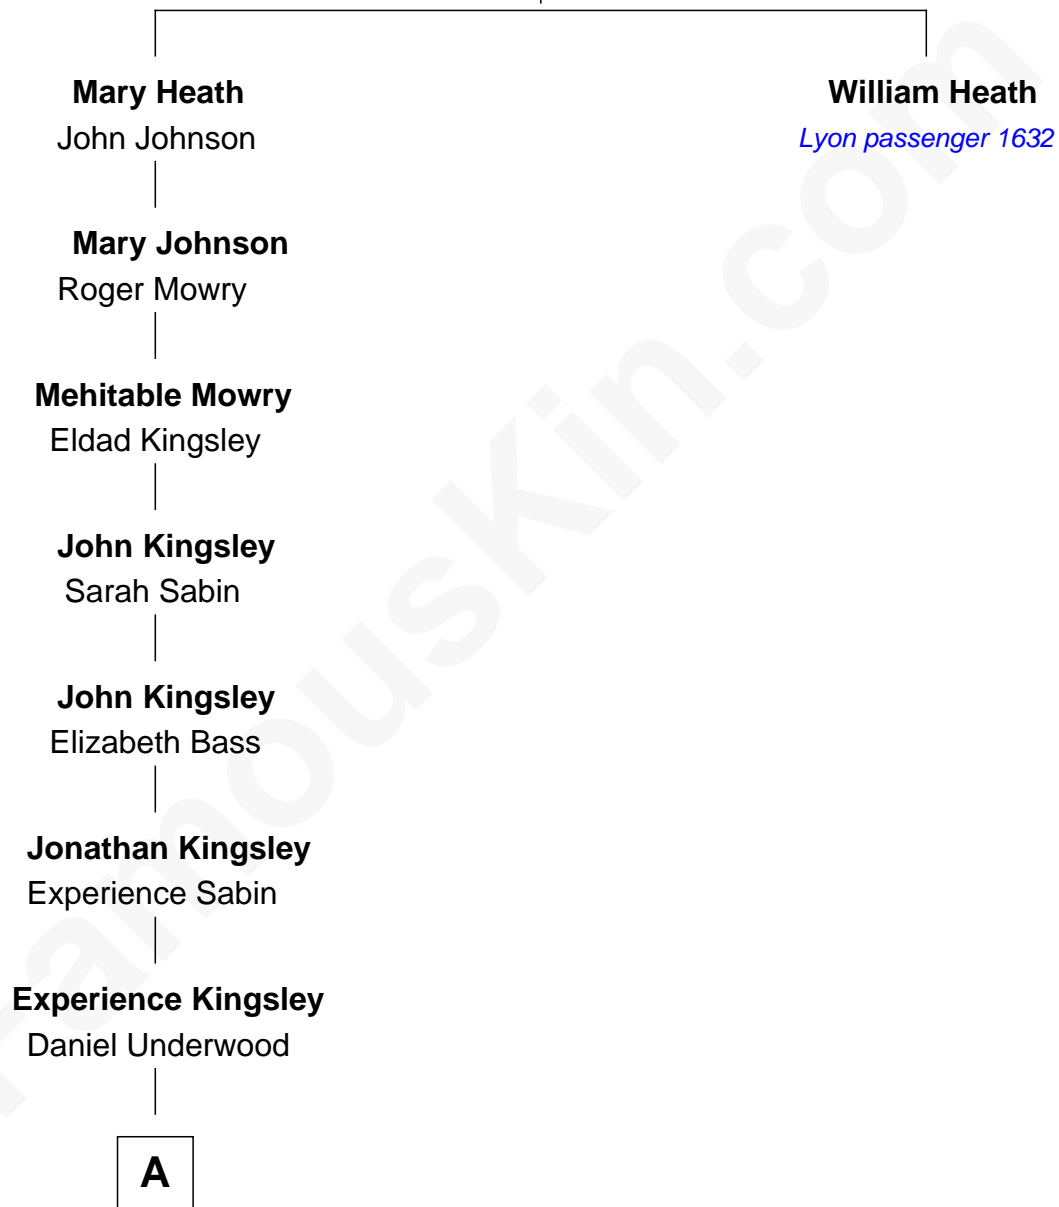

FamousKin.com Relationship Chart of

Bert Underwood

Pioneers, Stereoscopic and News Photography

7th great-grandnephew of

William Heath

(c1591 - 1652) Lyon passenger 1632

William Heath

Agnes Cheney

A

—
Abishai Sabine Underwood

Mary Alvord

—
Rev. Elias Underwood

Lavina Elmer

—
Bert Underwood

Stereoscopic and News Photography

FamousKin.com