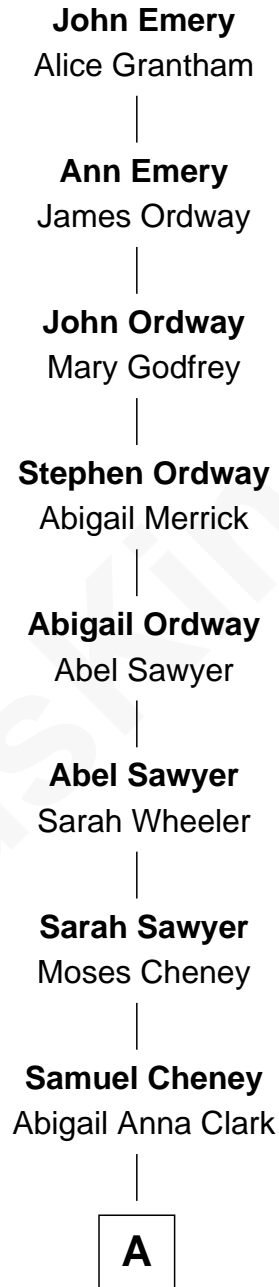

FamousKin.com
Relationship Chart of
Deborah Perkins

TV Paranormal Investigator and Radio Host

11th Great-granddaughter of

John Emery

(c1599 - 1683) James passenger 1635

A

William Bailey Cheney

Abby Plummer

William Bailey Cheney

Elizabeth Stockman

Frederick Cheney

Catherine A. Warren

Frederick Warren Cheney

Philomenia Betty Disorbo

Fred W. Cheney

Beverly A. Davis