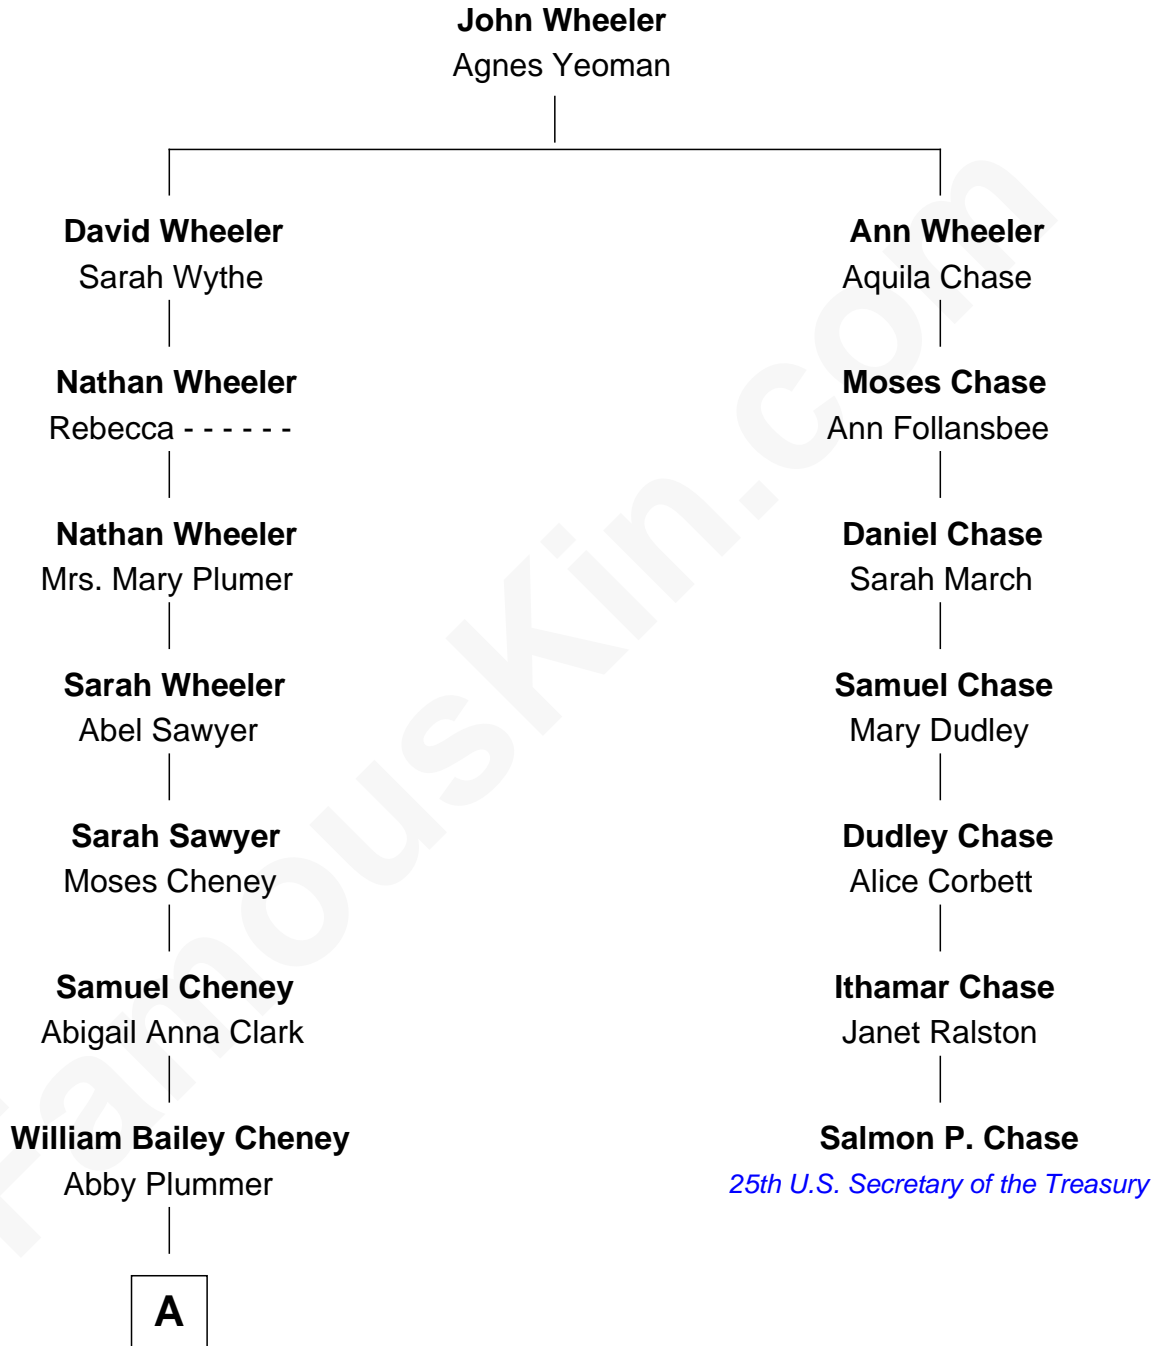

FamousKin.com

Relationship Chart of

Deborah Perkins

TV Paranormal Investigator and Radio Host

6th cousin 5 times removed of

Salmon P. Chase

25th U.S. Secretary of the Treasury

A

—
William Bailey Cheney

Elizabeth Stockman

—
Frederick Cheney

Catherine A. Warren

—
Frederick Warren Cheney

Philomenia Betty Disorbo

—
Fred W. Cheney

Beverly A. Davis