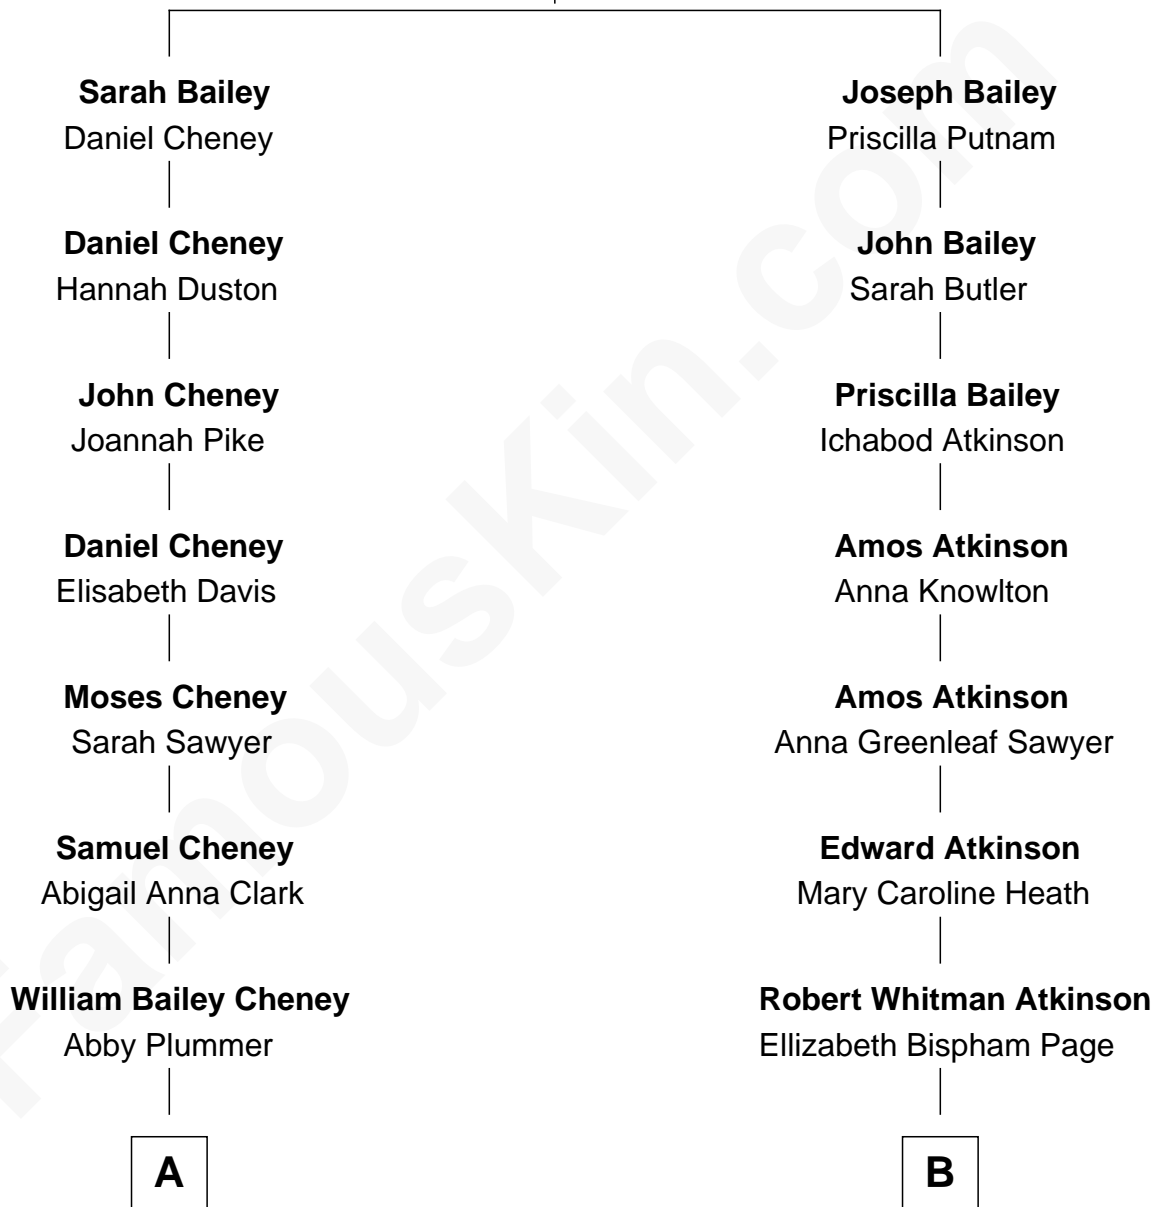

FamousKin.com

Relationship Chart of

Deborah Perkins

TV Paranormal Investigator and Radio Host

8th cousin 3 times removed of

Sam Waterston

Stage, TV and Movie Actor

John Bailey
Eleanor Emery

A

William Bailey Cheney

Elizabeth Stockman

Frederick Cheney

Catherine A. Warren

Frederick Warren Cheney

Philomenia Betty Disorbo

Fred W. Cheney

Beverly A. Davis

Deborah Perkins

TV Paranormal Investigator and Radio Host

B

Alice Tucker Atkinson

George Chychele Waterston

Sam Waterston

Stage, TV and Movie Actor