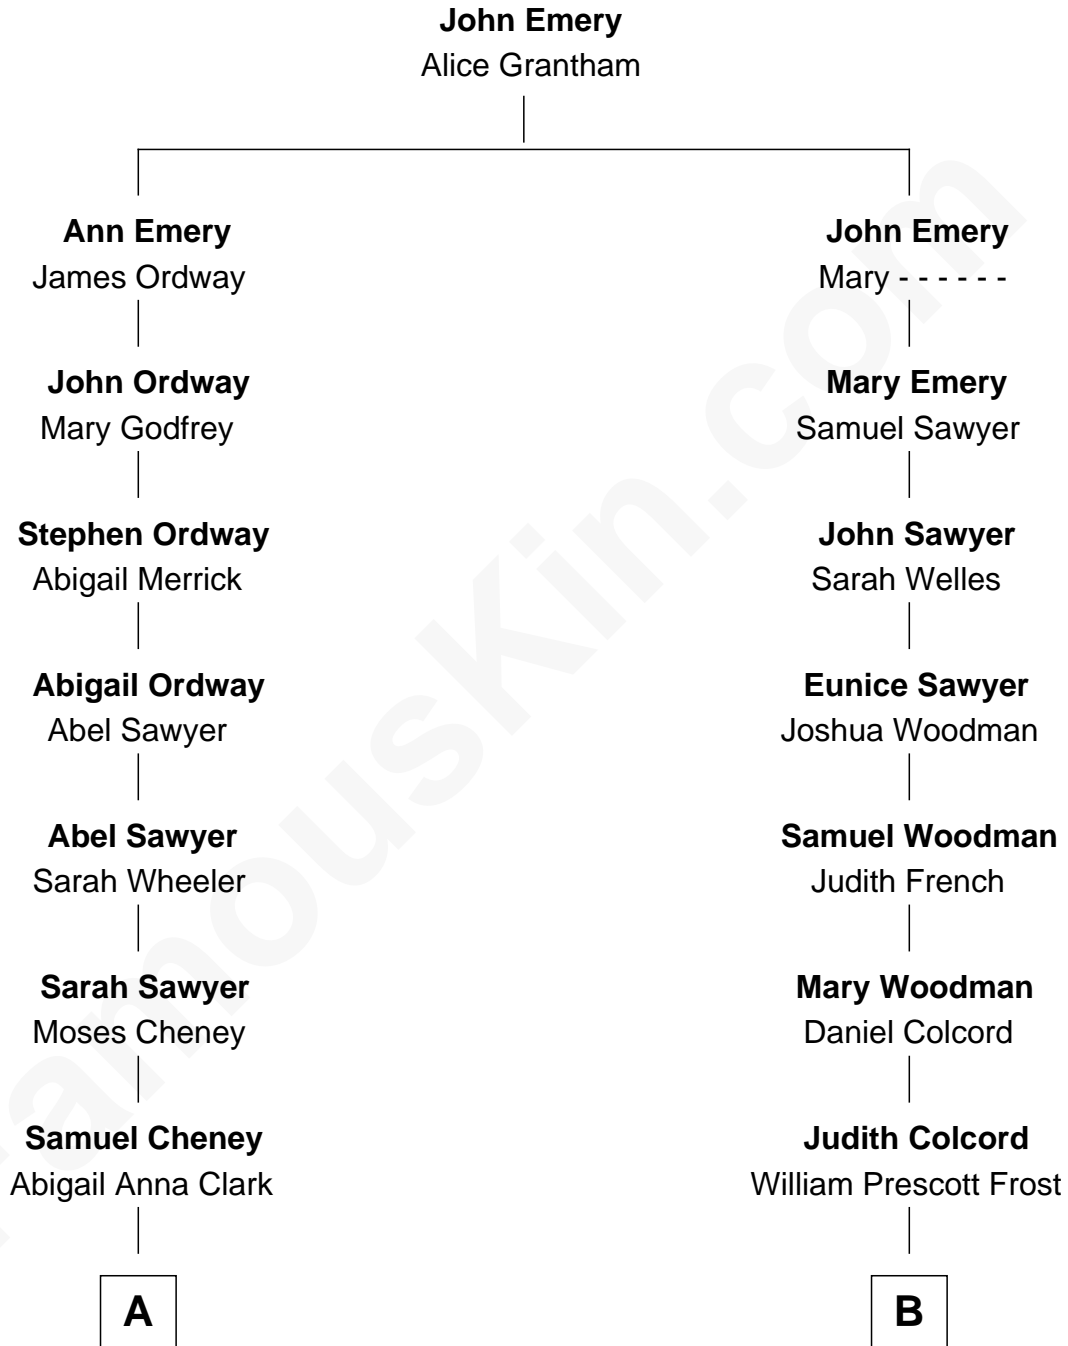

## Relationship Chart of

### Deborah Perkins

TV Paranormal Investigator and Radio Host

8th cousin 4 times removed of

**Robert Frost**

Poet and Playwright

**A**

**William Bailey Cheney**

Abby Plummer

**William Bailey Cheney**

Elizabeth Stockman

**Frederick Cheney**

Catherine A. Warren

**Frederick Warren Cheney**

Philomenia Betty Disorbo

**Fred W. Cheney**

Beverly A. Davis