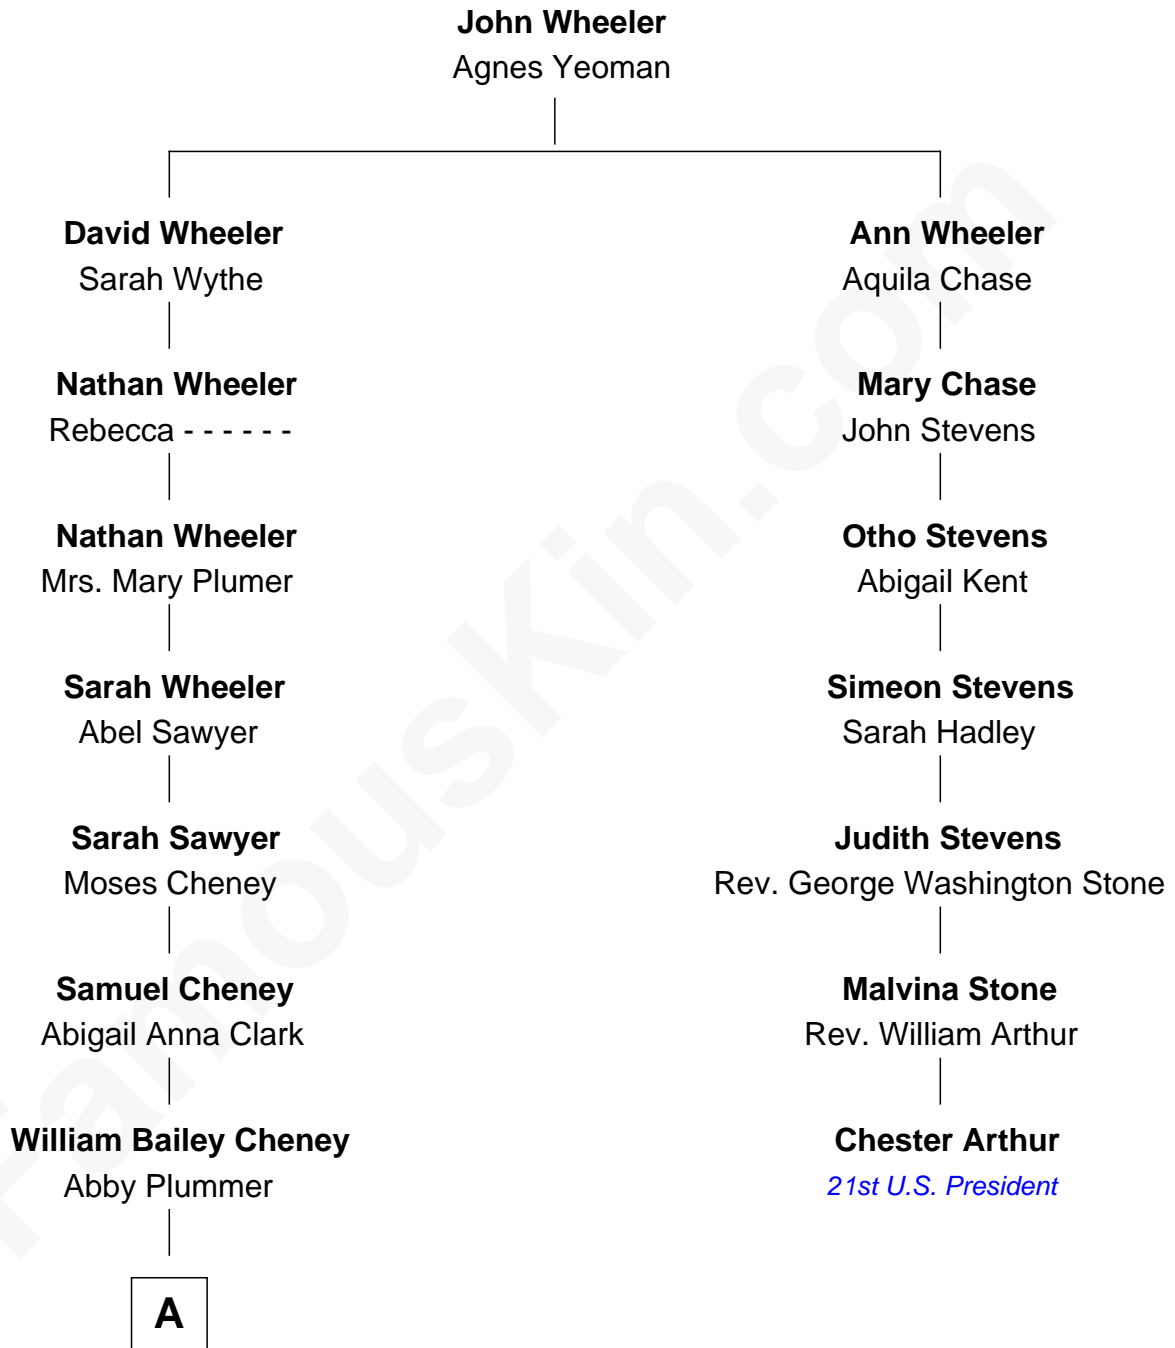

# FamousKin.com

## Relationship Chart of

### Deborah Perkins

TV Paranormal Investigator and Radio Host

6th cousin 5 times removed of

**Chester Arthur**  
21st U.S. President

**A**

—  
**William Bailey Cheney**

Elizabeth Stockman

—  
**Frederick Cheney**