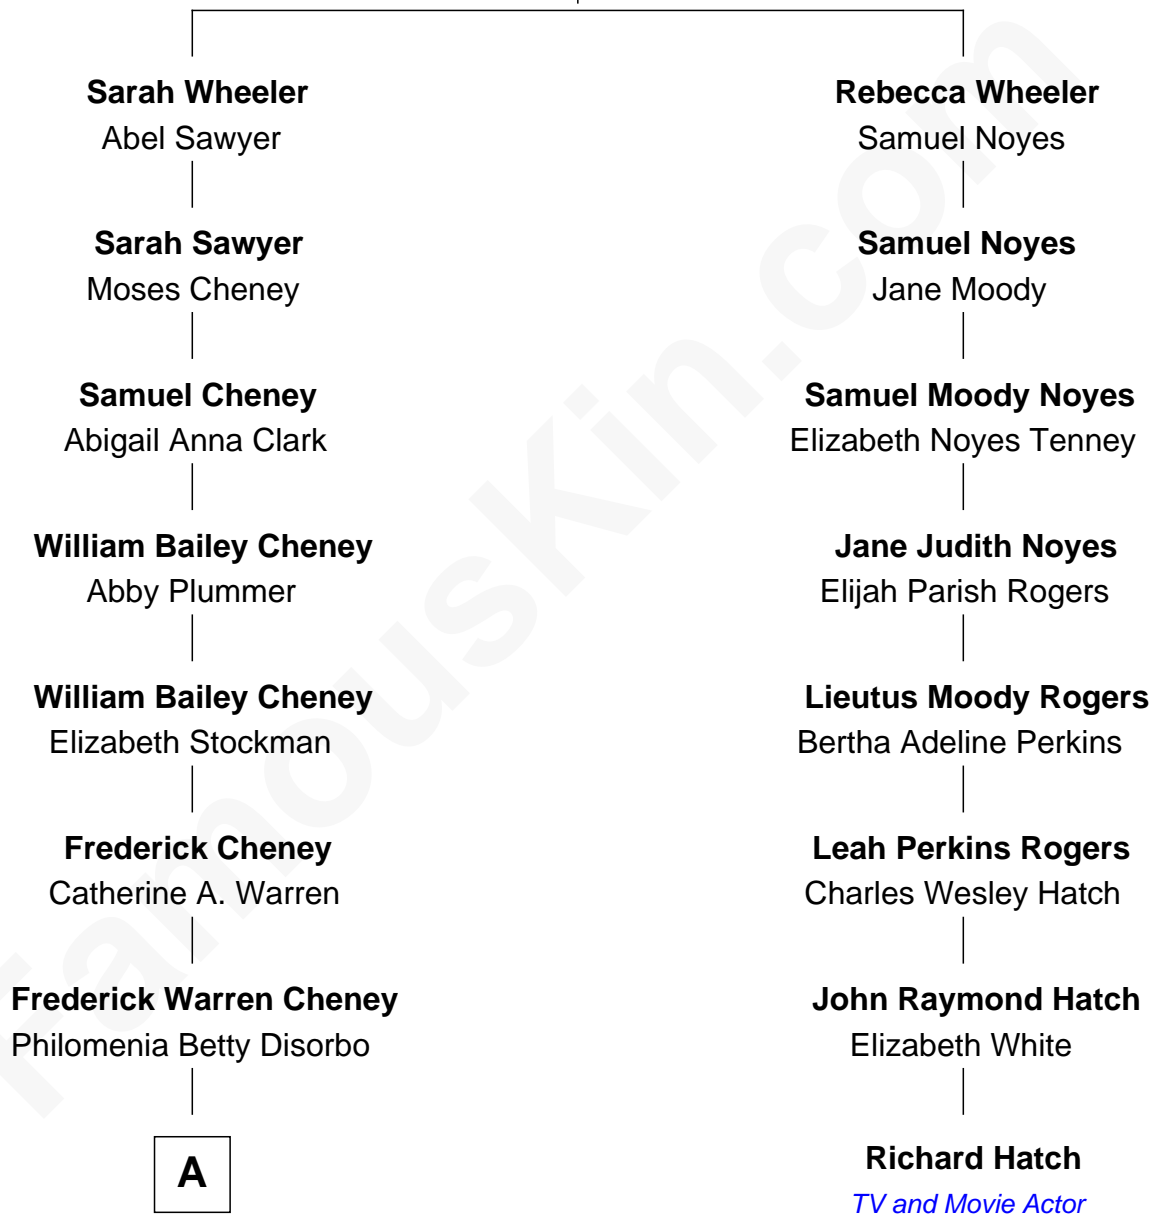

FamousKin.com

Relationship Chart of

Deborah Perkins

TV Paranormal Investigator and Radio Host

7th cousin 1 time removed of

Richard Hatch

TV and Movie Actor

Nathan Wheeler

Mrs. Mary Plumer

A

—
Fred W. Cheney

Beverly A. Davis

—
Deborah Perkins

TV Paranormal Investigator and Radio Host

FamousKin.com