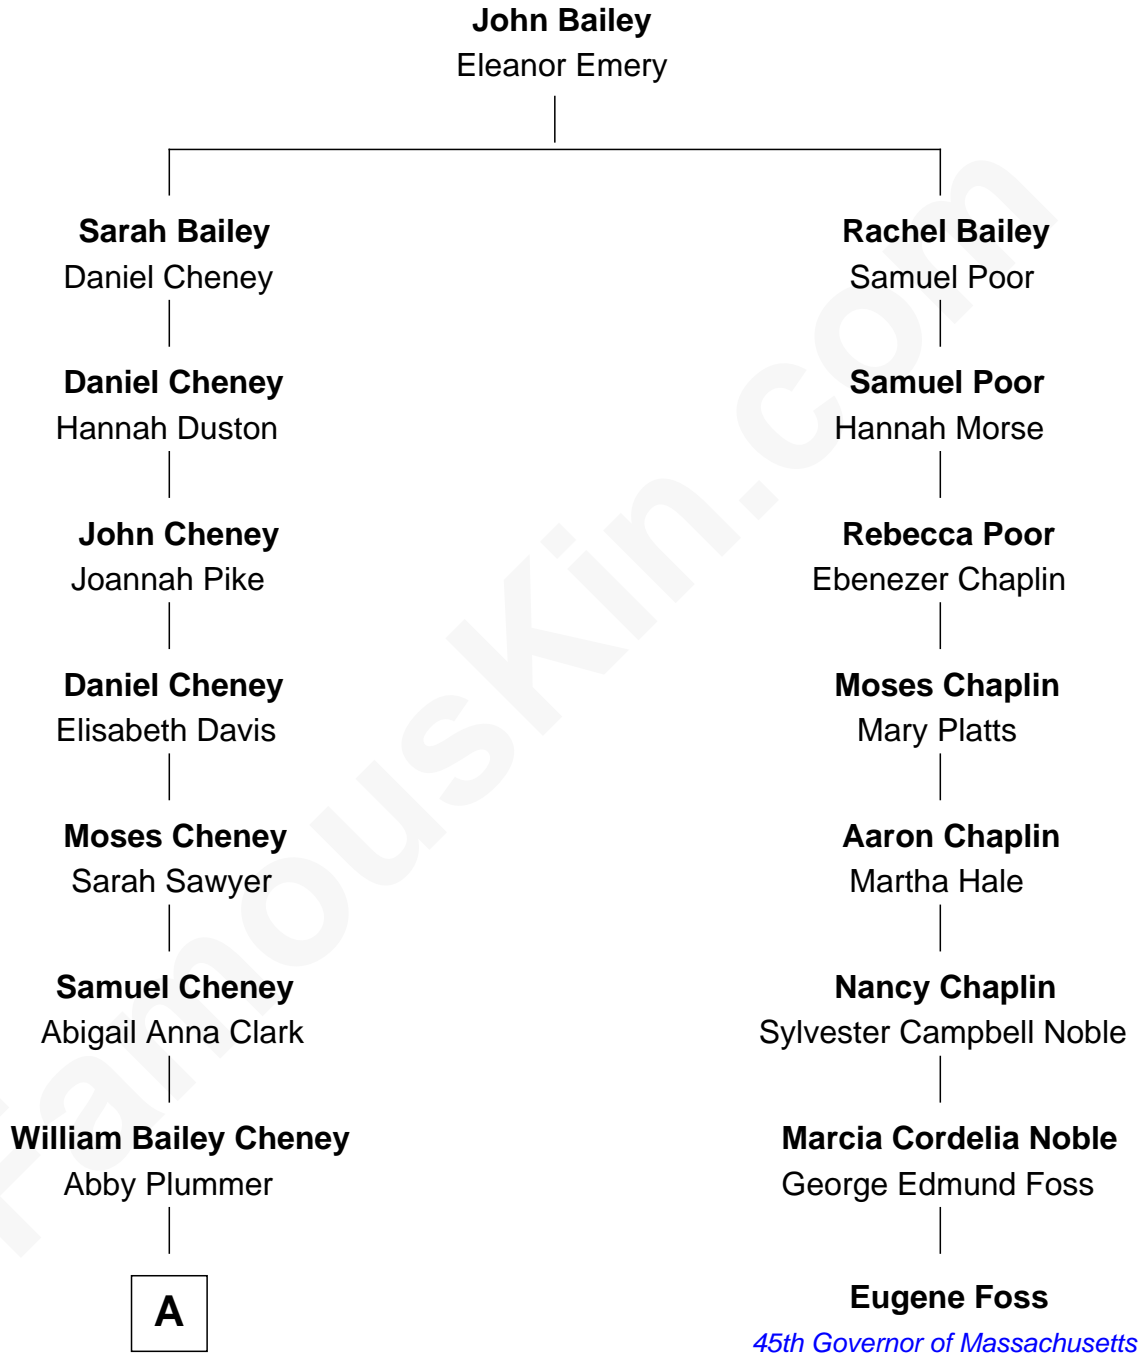

FamousKin.com

Relationship Chart of

Deborah Perkins

TV Paranormal Investigator and Radio Host

7th cousin 4 times removed of

Eugene Foss

45th Governor of Massachusetts