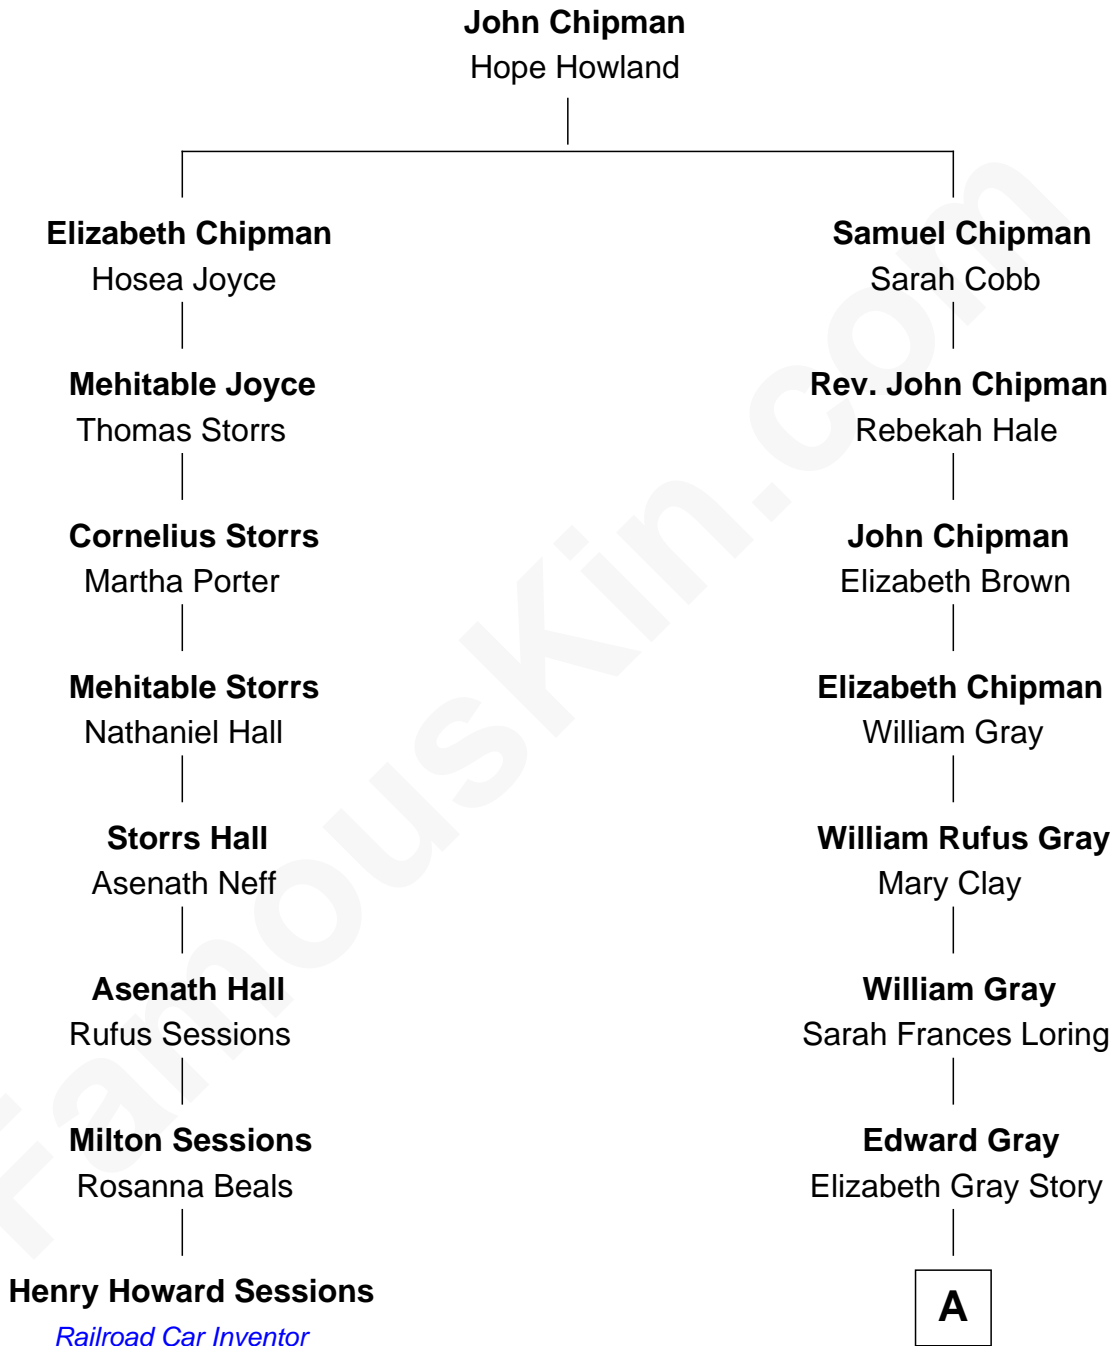

FamousKin.com

Relationship Chart of

Henry Howard Sessions

Railroad Car Inventor

7th cousin 2 times removed of

Story Musgrave
NASA Astronaut

A

Marguerite Gray
John Butler Swann

Marguerite Swann
Percy Musgrave

Story Musgrave
NASA Astronaut

FamousKin.com