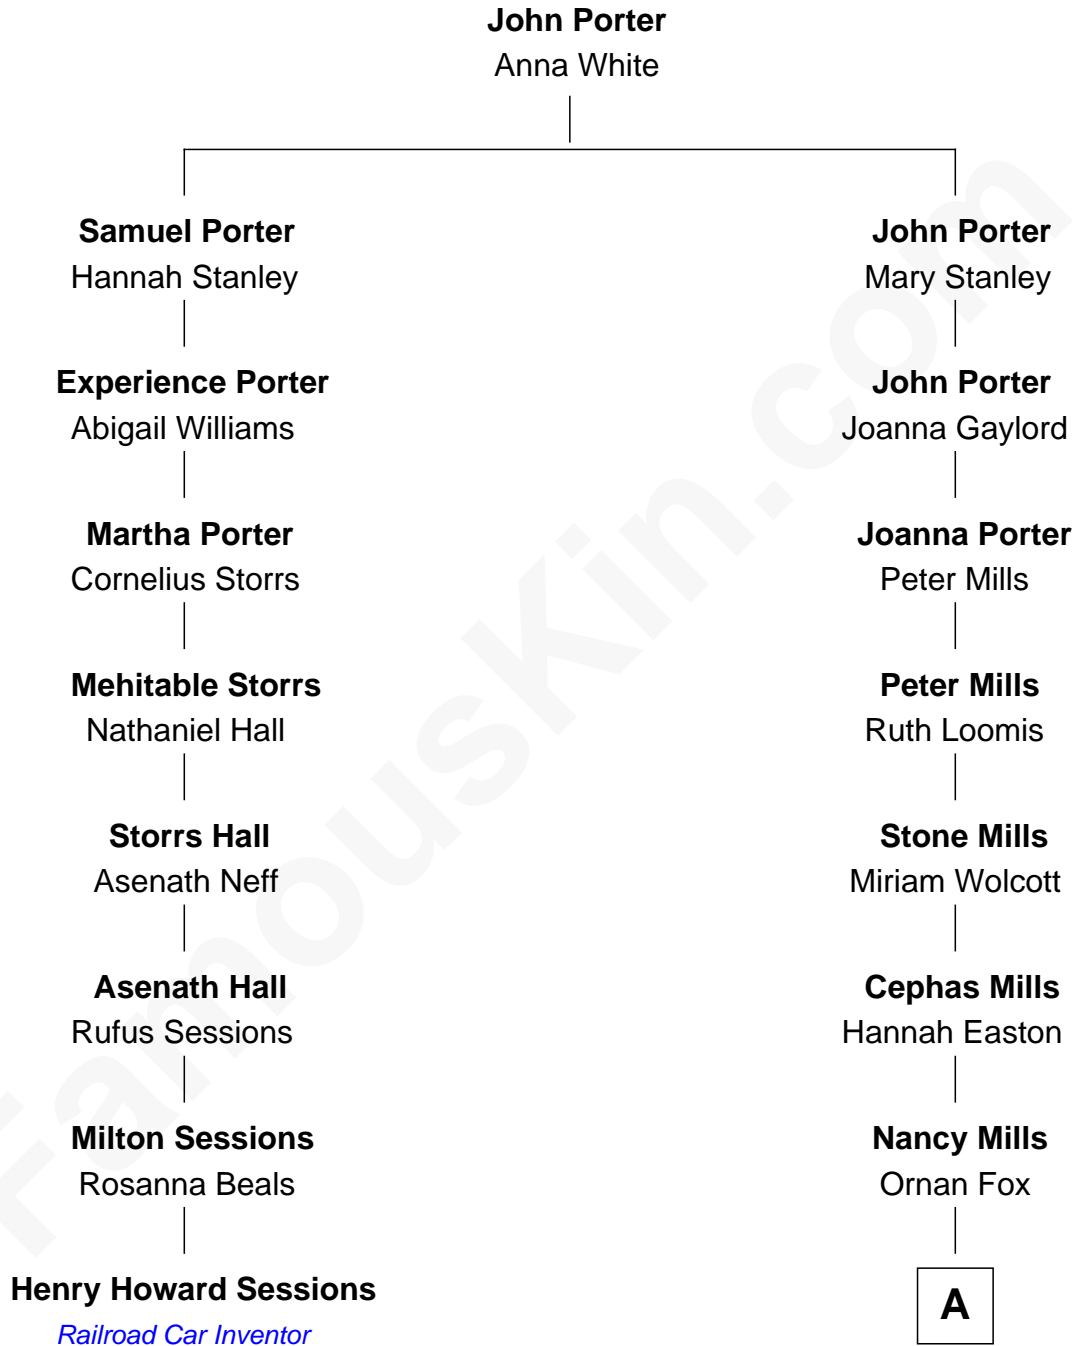

FamousKin.com

Relationship Chart of

Henry Howard Sessions

Railroad Car Inventor

7th cousin 5 times removed of

Tammy Duckworth
U.S. Senator from Illinois

A

—
Maria H. Fox
Edmund Smith

—
Emma Dean Smith
Charles Marion Smith

—
Gurdon Robbins Smith
Daisy Deane Amick

—
Winnie Smith
Joseph Frank Duckworth

—
Franklin Garthwright Duckworth
Lamai Sompornpairin

—
Tammy Duckworth
U.S. Senator from Illinois