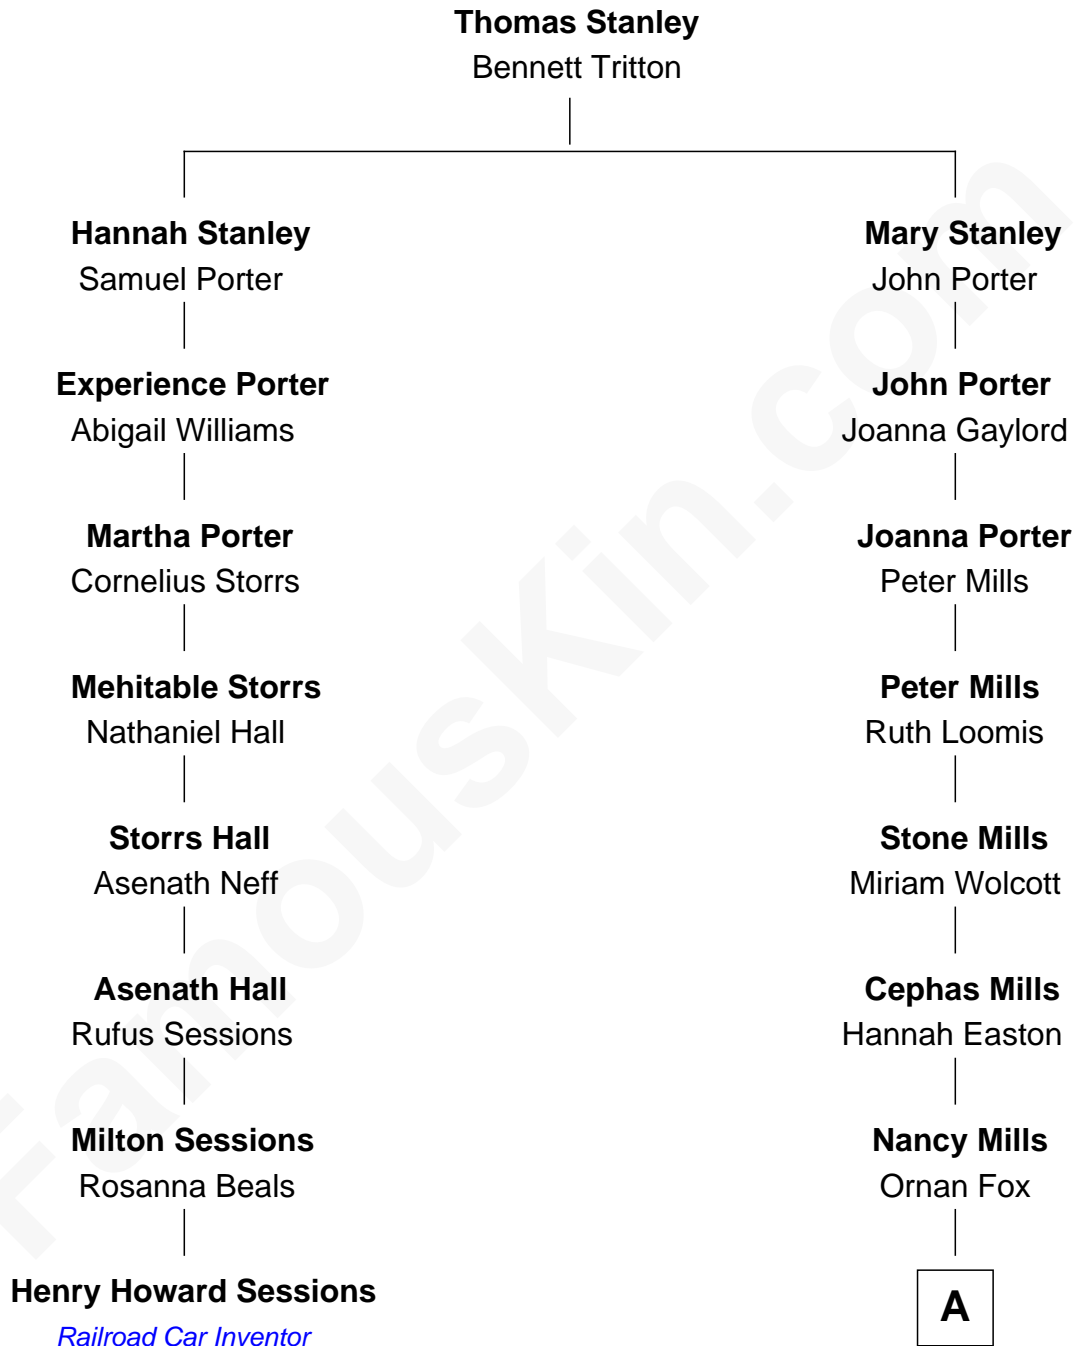

FamousKin.com

Relationship Chart of

Henry Howard Sessions

Railroad Car Inventor

7th cousin 5 times removed of

Tammy Duckworth
U.S. Senator from Illinois

A

—
Maria H. Fox
Edmund Smith

—
Emma Dean Smith
Charles Marion Smith

—
Gurdon Robbins Smith
Daisy Deane Amick

—
Winnie Smith
Joseph Frank Duckworth

—
Franklin Garthwright Duckworth
Lamai Sompornpairin

—
Tammy Duckworth
U.S. Senator from Illinois