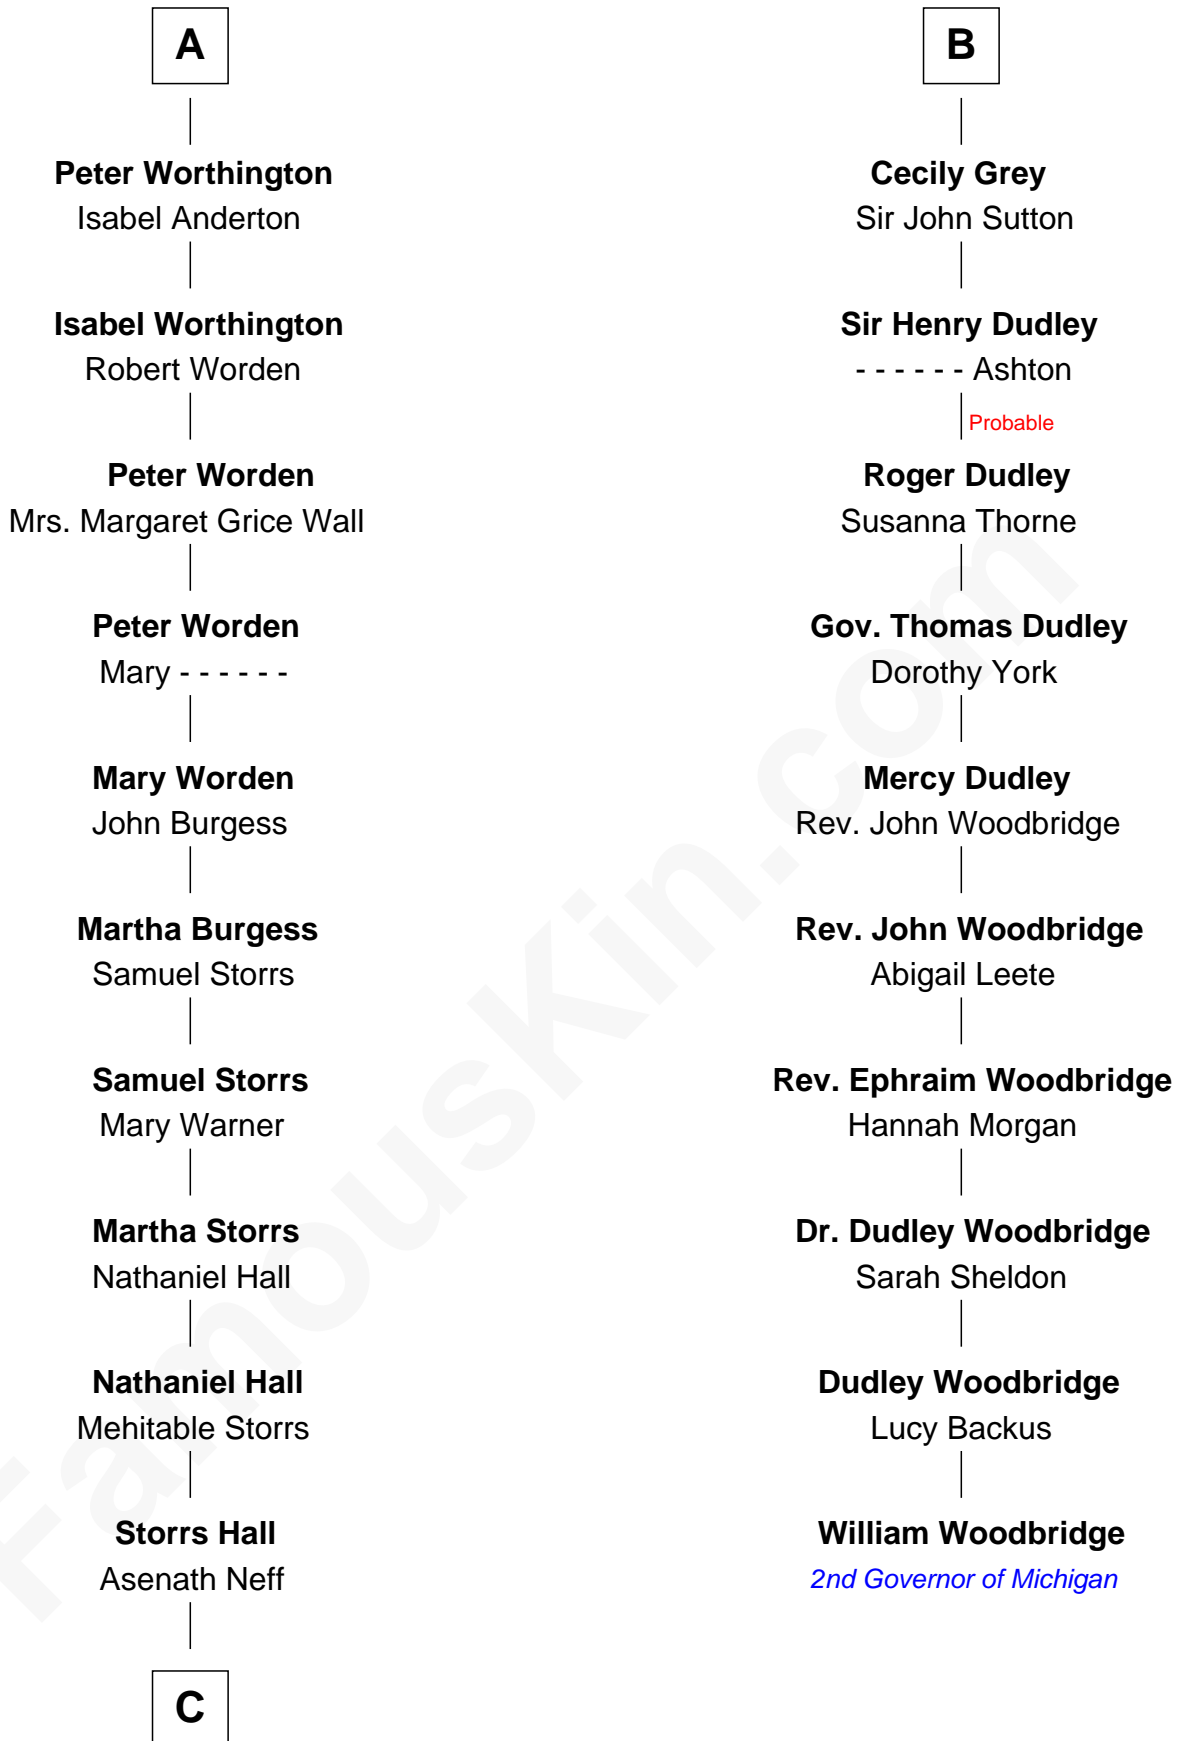

## Relationship Chart of

### Henry Howard Sessions

*Railroad Car Inventor*

16th cousin 3 times removed of

**William Woodbridge**  
*2nd Governor of Michigan*

**C**

**Asenath Hall**  
Rufus Sessions

**Milton Sessions**  
Rosanna Beals

**Henry Howard Sessions**  
*Railroad Car Inventor*

FamousKin.com